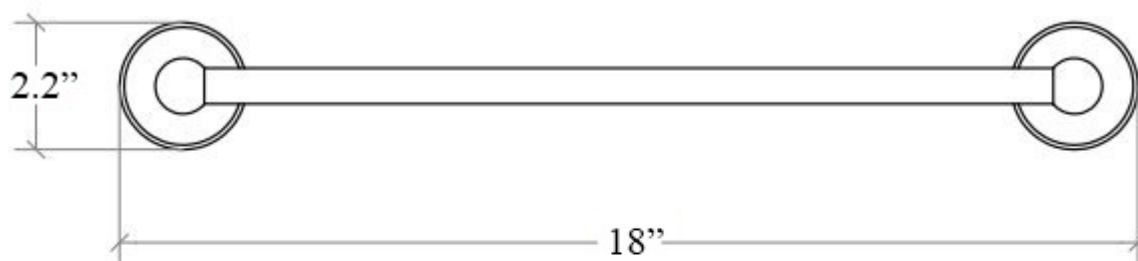

# Product Specs Sheets

Collection  
Venessia

Model |  
Venessia 52914

Dimensions Metric

*1 inch = 2.54 cm*  
*1 inch = 25.4 mm*

**WS**<sup>®</sup>  
BATH  
COLLECTIONS

1051 Lea Drive - Collegeville, PA 19426  
Tel. 215 513 9400 - Fax 610 831 0215