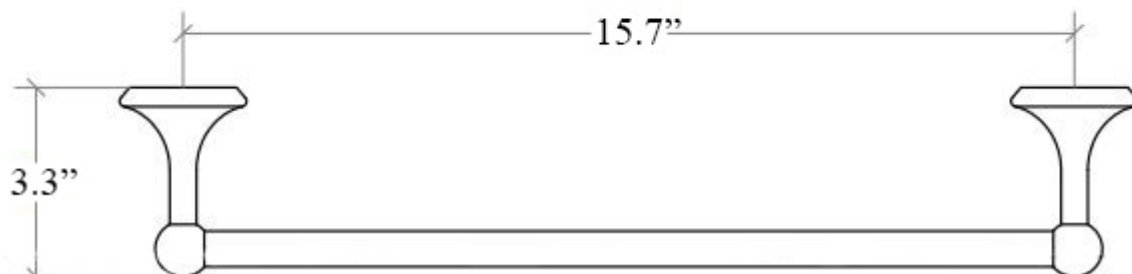

# Product Specs Sheets

Collection  
Venessia

Model |  
Venessia 52914

Dimensions Metric

*1 inch = 2.54 cm*  
*1 inch = 25.4 mm*

**WS**<sup>®</sup>  
BATH  
COLLECTIONS

1051 Lea Drive - Collegeville, PA 19426  
Tel. 215 513 9400 - Fax 610 831 0215