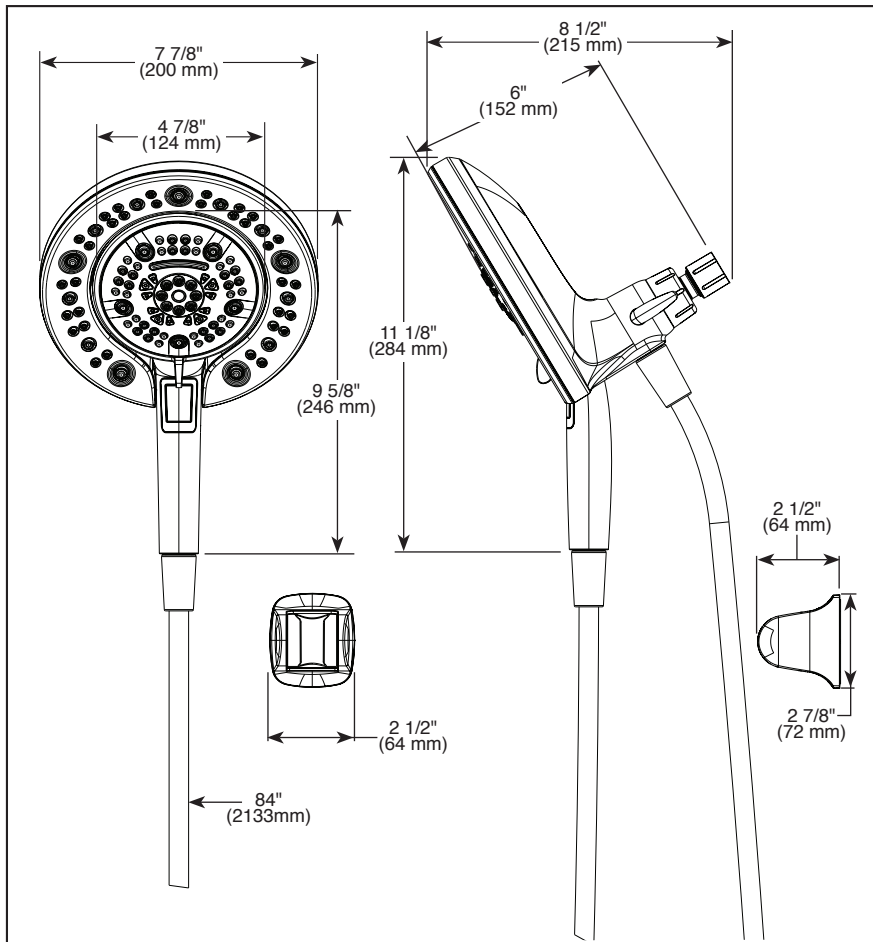

WARRANTY:

- Parts and Finish – Lifetime limited warranty; or for commercial purchasers, 10 years for multi-family residential (apartments and condominiums) and 5 years for all other commercial uses, in each case from the date the product is received by the original purchaser or their authorized representative (installation contractor, etc.).
- Please go to www.deltafaucet.com for the complete details of our limited warranty.

▲ Designate proper finish suffix

RP101859▲
Additional Docking Mount
for Hand Shower