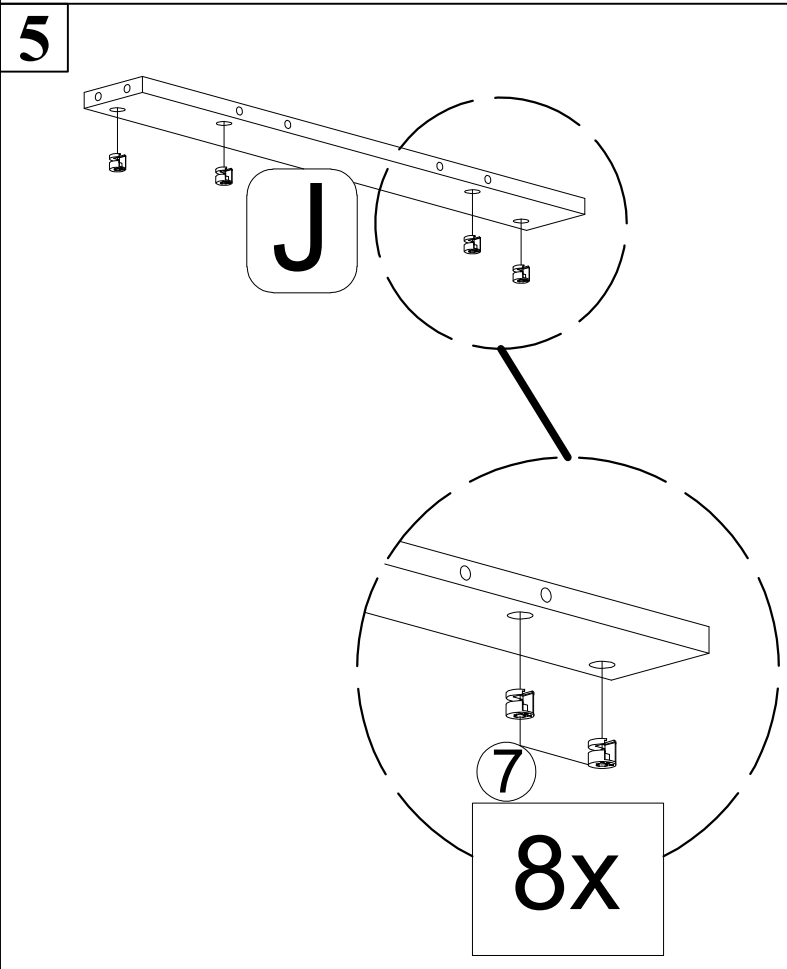

ASSEMBLY INSTRUCTION (WF309377/WF309378)

Part List (Box 1-WF309377)

A

HEADBOARD - 1pcs

B

FOOTBOARD - 1pcs

C

HEADBOARD LEG - 2pcs

CENTER WOOD BASE - 1pcs

Hardware List (WF309377)

<p>1</p>  <p>JCBB M8 x 16mm (8 pcs)</p>	<p>2</p>  <p>JCBC M6 x 35mm (6 pcs)</p>	<p>3</p>  <p>JCBC M6 x 60mm (4 pcs)</p>
<p>4</p>  <p>M6 Flat Washer (6 pcs)</p>	<p>5</p>  <p>CSK SCREW M4 x 30mm (36pcs)</p>	<p>6</p>  <p>CSK SCREW M3.5 x 15mm (32pcs)</p>
<p>7</p>  <p>MINI FIX HOUSING M9.5 X 15mm (72pcs)</p>	<p>8</p>  <p>MINI FIX BOLT M6 X 30mm (72pcs)</p>	<p>9</p>  <p>WOOD DOWEL M6 X 30mm (40pcs)</p>
<p>10</p>  <p>Allen Key M4 (1pcs)</p>	<p>11</p>  <p>Allen Key M5 (1pcs)</p>	<p>12</p>  <p>BASE GLIDE (4pcs)</p>
<p>13</p>  <p>WHEEL (16pcs)</p>	 <p>Assembly Tools Required (Not Included)</p>	

Assembly Step - Drawer

1

2

3

4

Assembly Step - Drawer

Assembly Step - Drawer

9