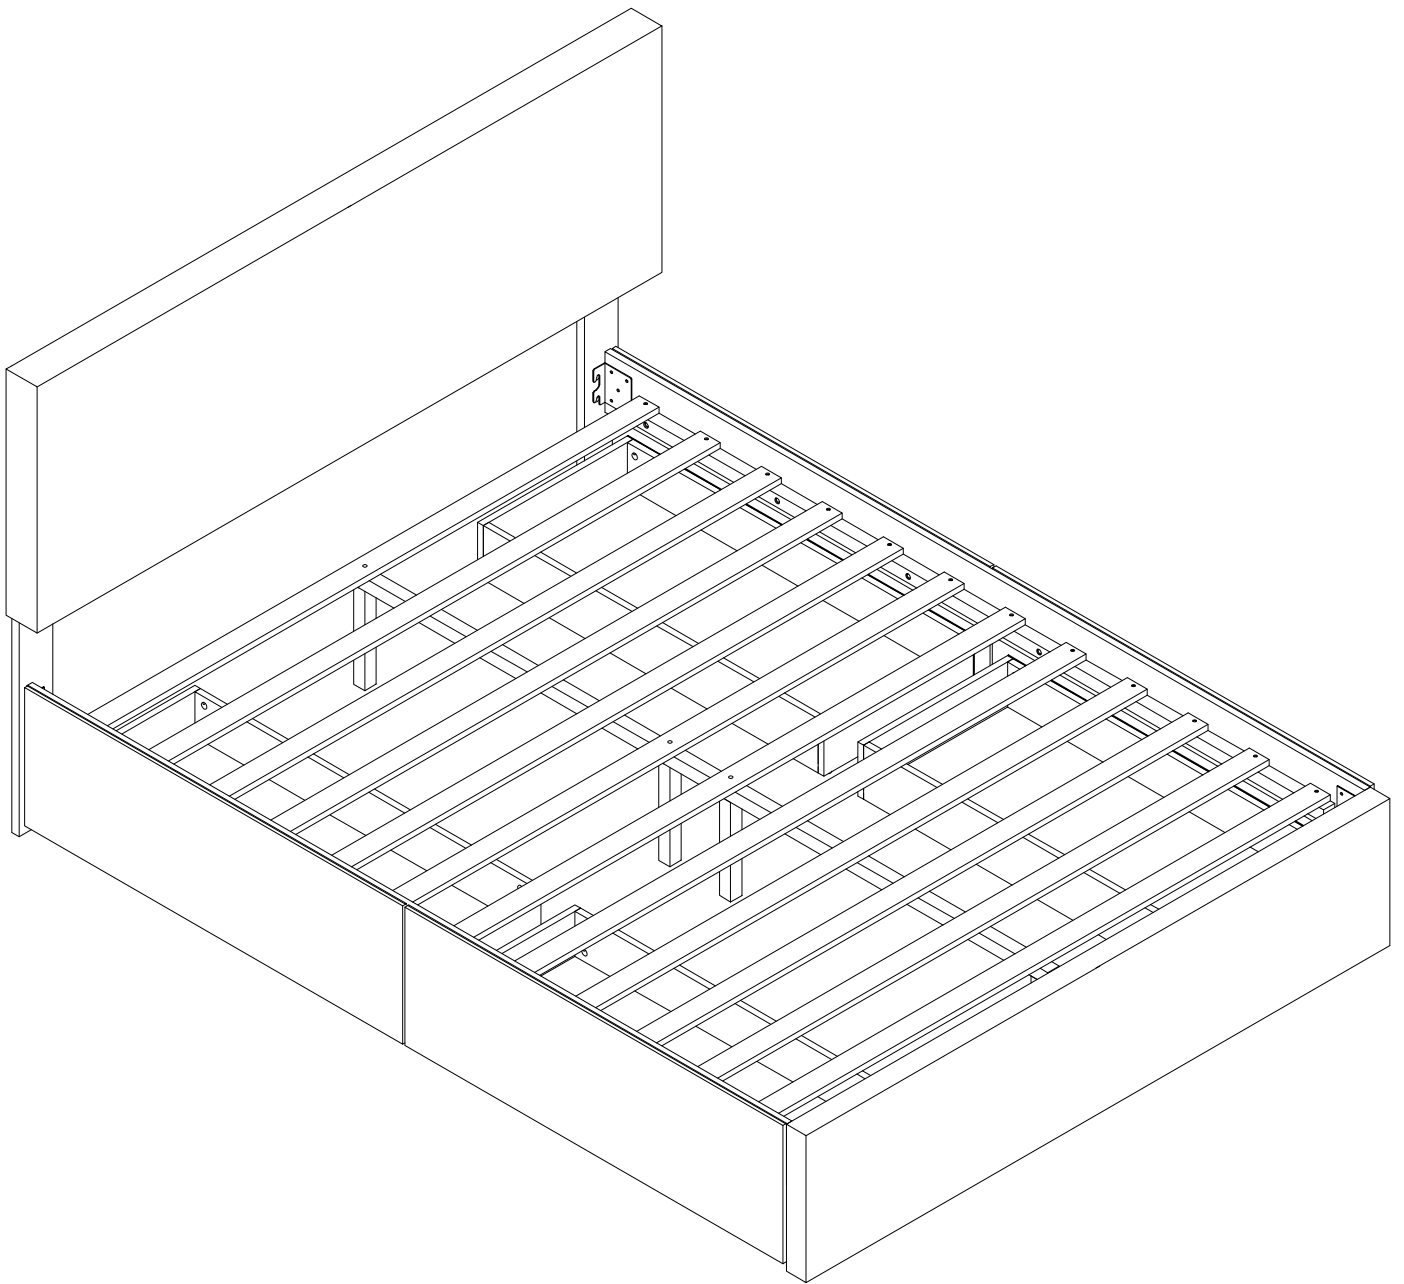

ASSEMBLY INSTRUCTION (WF309377/WF309378)

Part List (Box 1-WF309377)

A

HEADBOARD - 1pcs

B

FOOTBOARD - 1pcs

C

HEADBOARD LEG - 2pcs

D

DRAWER PANEL (FRONT) - 4pcs

E

DRAWER PANEL (BACK) - 4pcs

F

DRAWER PANEL (SIDE) - 8pcs

G

DRAWER PANEL (BOTTOM CENTER) - 4pcs

H

DRAWER BOTTOM FRAME - 4pcs

Part List (Box 2- WF309378)

I

SIDE PANEL - 2pcs

J

DRAWER BOTTOM SIDE SUPPORT - 8pcs

K

DRAWER CUSHION - 4pcs

L

WOODEN SUPPORT LEG - 4pcs

M

STRAIGHT SLAT WITH HOLE - 4pcs

N

STRAIGHT SLAT - 8pcs

O