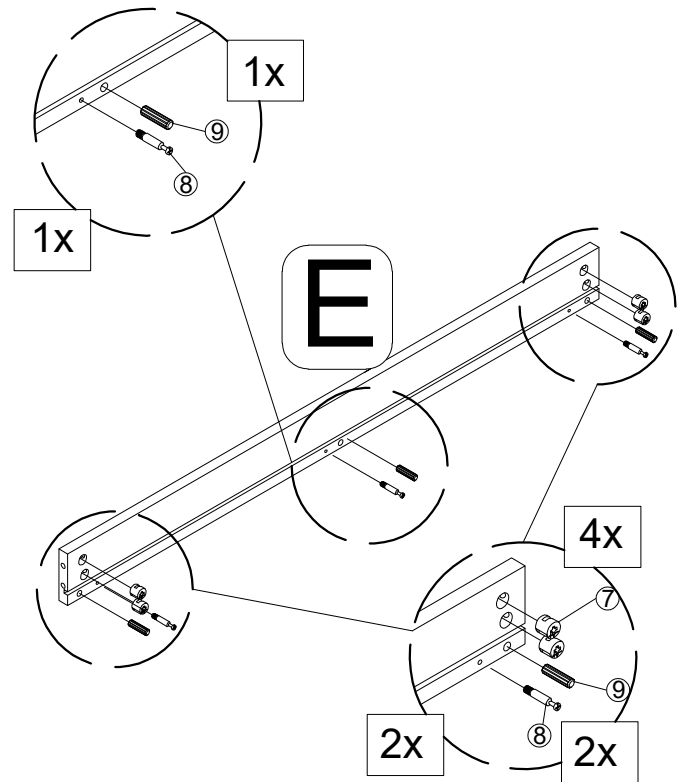

CENTER WOOD BASE - 1pcs

Hardware List (WF309377)

<p>1</p>  <p>JCBB M8 x 16mm (8 pcs)</p>	<p>2</p>  <p>JCBC M6 x 35mm (6 pcs)</p>	<p>3</p>  <p>JCBC M6 x 60mm (4 pcs)</p>
<p>4</p>  <p>M6 Flat Washer (6 pcs)</p>	<p>5</p>  <p>CSK SCREW M4 x 30mm (36pcs)</p>	<p>6</p>  <p>CSK SCREW M3.5 x 15mm (32pcs)</p>
<p>7</p>  <p>MINI FIX HOUSING M9.5 X 15mm (72pcs)</p>	<p>8</p>  <p>MINI FIX BOLT M6 X 30mm (72pcs)</p>	<p>9</p>  <p>WOOD DOWEL M6 X 30mm (40pcs)</p>
<p>10</p>  <p>Allen Key M4 (1pcs)</p>	<p>11</p>  <p>Allen Key M5 (1pcs)</p>	<p>12</p>  <p>BASE GLIDE (4pcs)</p>
<p>13</p>  <p>WHEEL (16pcs)</p>	 <p>Assembly Tools Required (Not Included)</p>	

Assembly Step - Drawer

1

2

3

4

Assembly Step - Drawer

Assembly Step - Drawer

9