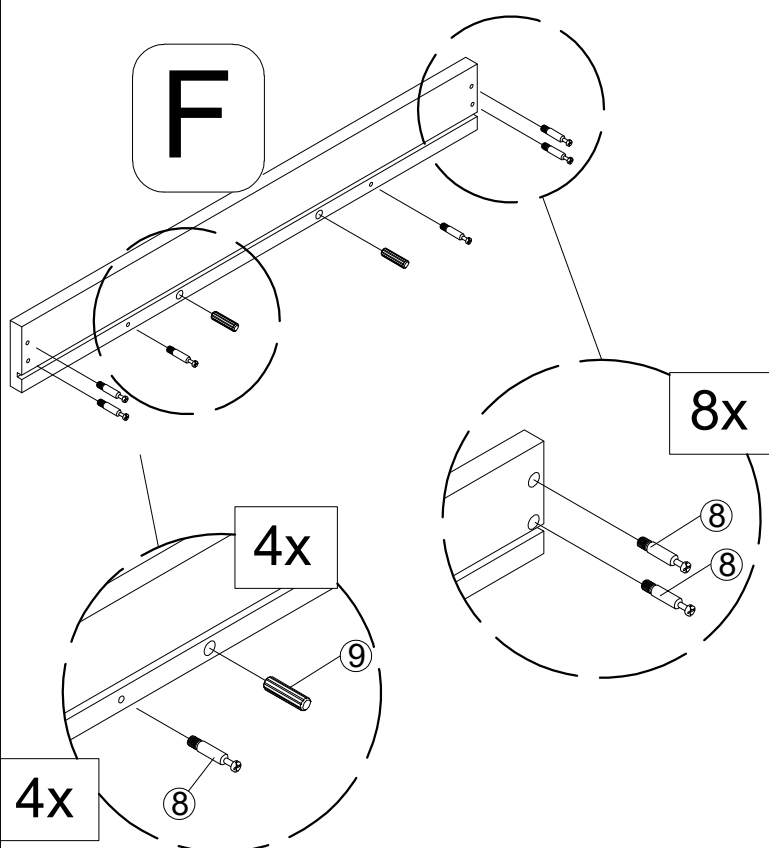

CENTER WOOD BASE - 1pcs

Hardware List (WF309377)

<p>1</p>  <p>JCBB M8 x 16mm (8 pcs)</p>	<p>2</p>  <p>JCBC M6 x 35mm (6 pcs)</p>	<p>3</p>  <p>JCBC M6 x 60mm (4 pcs)</p>
<p>4</p>  <p>M6 Flat Washer (6 pcs)</p>	<p>5</p>  <p>CSK SCREW M4 x 30mm (36pcs)</p>	<p>6</p>  <p>CSK SCREW M3.5 x 15mm (32pcs)</p>
<p>7</p>  <p>MINI FIX HOUSING M9.5 X 15mm (72pcs)</p>	<p>8</p>  <p>MINI FIX BOLT M6 X 30mm (72pcs)</p>	<p>9</p>  <p>WOOD DOWEL M6 X 30mm (40pcs)</p>
<p>10</p>  <p>Allen Key M4 (1pcs)</p>	<p>11</p>  <p>Allen Key M5 (1pcs)</p>	<p>12</p>  <p>BASE GLIDE (4pcs)</p>
<p>13</p>  <p>WHEEL (16pcs)</p>	 <p>Assembly Tools Required (Not Included)</p>	

Assembly Step - Drawer

1

2

3

4

Assembly Step - Drawer

Assembly Step - Drawer

9