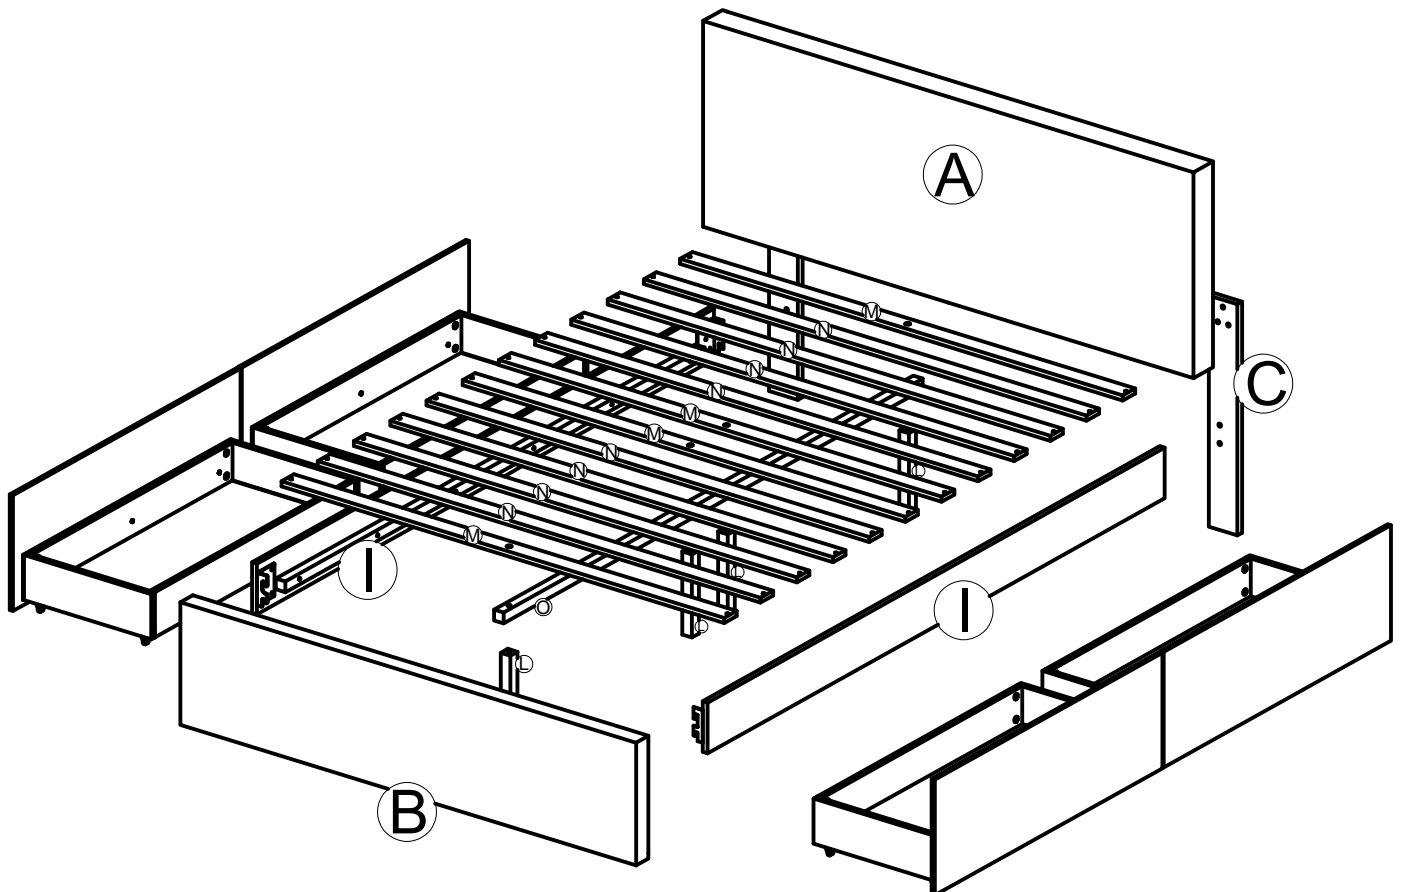

ASSEMBLY INSTRUCTION (WF309377/WF309378)

Part List (Box 1-WF309377)

A

HEADBOARD - 1pcs

B

FOOTBOARD - 1pcs

C

HEADBOARD LEG - 2pcs

D

DRAWER PANEL (FRONT) - 4pcs

E

DRAWER PANEL (BACK) - 4pcs

F

DRAWER PANEL (SIDE) - 8pcs

G

DRAWER PANEL (BOTTOM CENTER) - 4pcs

H

DRAWER BOTTOM FRAME - 4pcs

Part List (Box 2- WF309378)

I

SIDE PANEL - 2pcs

J

DRAWER BOTTOM SIDE SUPPORT - 8pcs

K

DRAWER CUSHION - 4pcs

L

WOODEN SUPPORT LEG - 4pcs

M

STRAIGHT SLAT WITH HOLE - 4pcs

N

STRAIGHT SLAT - 8pcs

O