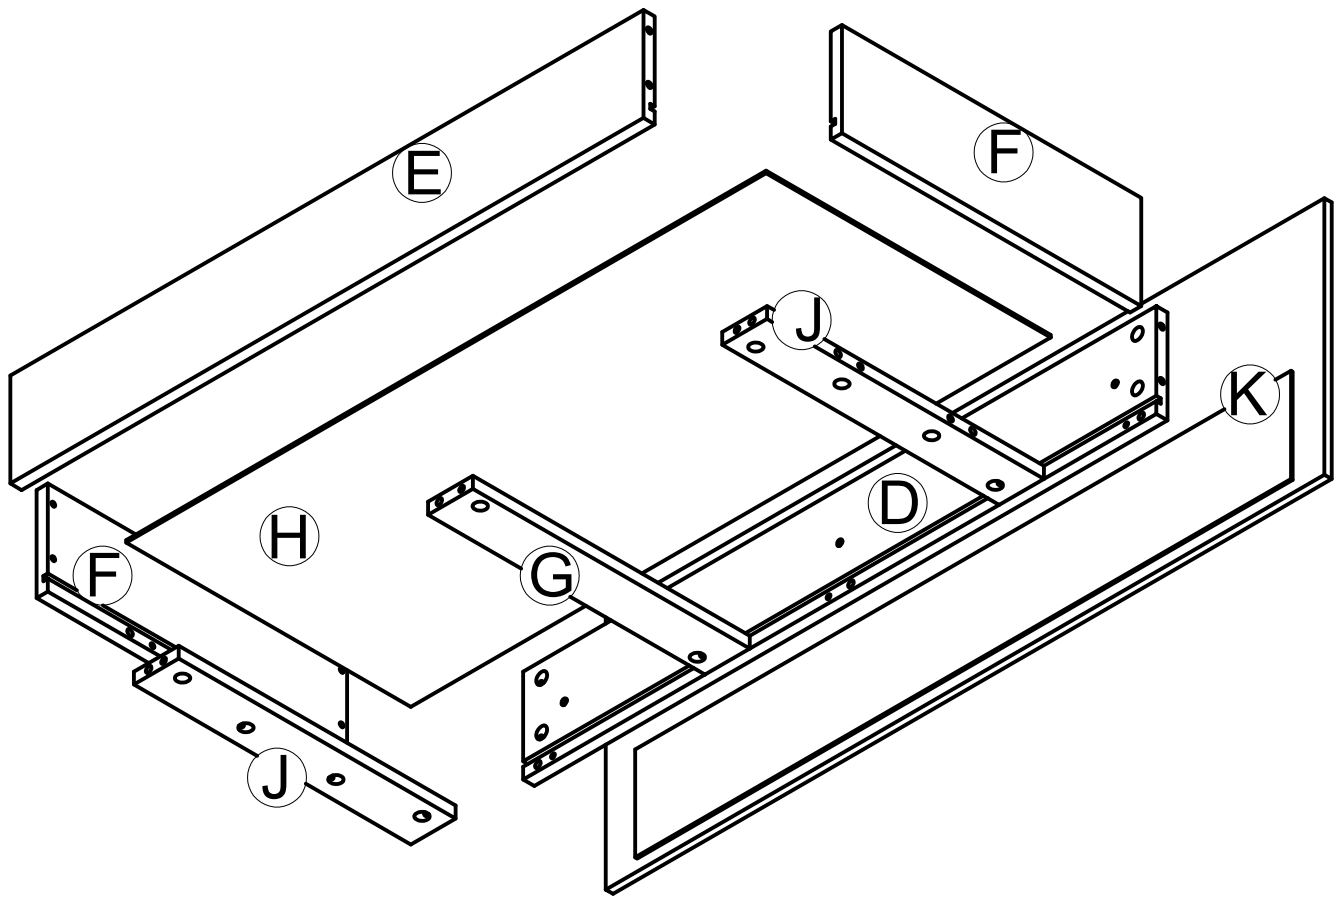

ASSEMBLY INSTRUCTION (WF309377/WF309378)

Part List (Box 1-WF309377)

A

HEADBOARD - 1pcs

B

FOOTBOARD - 1pcs

C

HEADBOARD LEG - 2pcs

D

DRAWER PANEL (FRONT) - 4pcs

E

DRAWER PANEL (BACK) - 4pcs

F

DRAWER PANEL (SIDE) - 8pcs

G

DRAWER PANEL (BOTTOM CENTER) - 4pcs

H

DRAWER BOTTOM FRAME - 4pcs

Part List (Box 2- WF309378)

I

SIDE PANEL - 2pcs

J

DRAWER BOTTOM SIDE SUPPORT - 8pcs

K