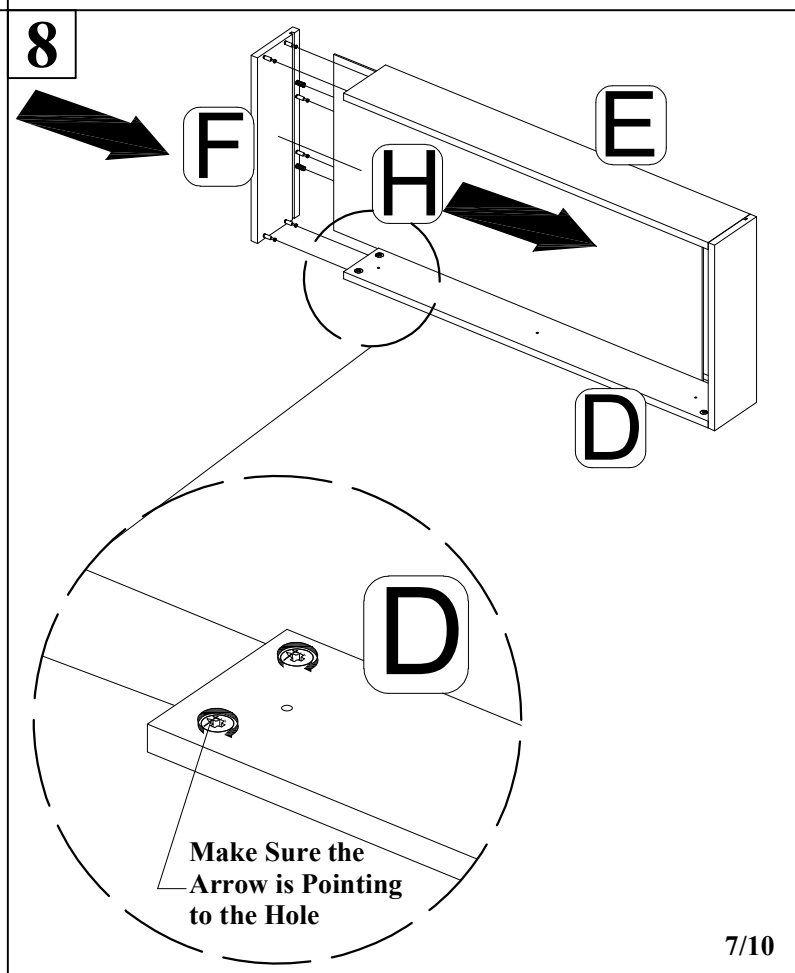

CENTER WOOD BASE - 1pcs

Hardware List (WF309377)

<p>1</p>  <p>JCBB M8 x 16mm (8 pcs)</p>	<p>2</p>  <p>JCBC M6 x 35mm (6 pcs)</p>	<p>3</p>  <p>JCBC M6 x 60mm (4 pcs)</p>
<p>4</p>  <p>M6 Flat Washer (6 pcs)</p>	<p>5</p>  <p>CSK SCREW M4 x 30mm (36pcs)</p>	<p>6</p>  <p>CSK SCREW M3.5 x 15mm (32pcs)</p>
<p>7</p>  <p>MINI FIX HOUSING M9.5 X 15mm (72pcs)</p>	<p>8</p>  <p>MINI FIX BOLT M6 X 30mm (72pcs)</p>	<p>9</p>  <p>WOOD DOWEL M6 X 30mm (40pcs)</p>
<p>10</p>  <p>Allen Key M4 (1pcs)</p>	<p>11</p>  <p>Allen Key M5 (1pcs)</p>	<p>12</p>  <p>BASE GLIDE (4pcs)</p>
<p>13</p>  <p>WHEEL (16pcs)</p>	 <p>Assembly Tools Required (Not Included)</p>	

Assembly Step - Drawer

1

2

3

4

Assembly Step - Drawer

Assembly Step - Drawer

9