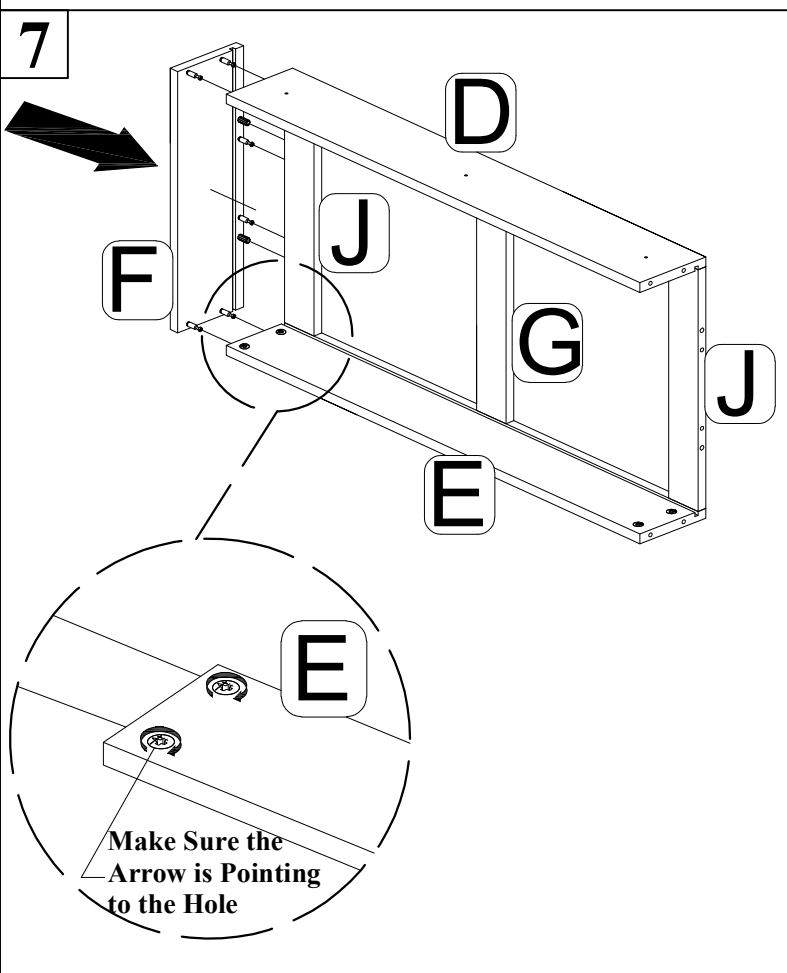

CENTER WOOD BASE - 1pcs

Hardware List (WF309377)

<p>1</p>  <p>JCBB M8 x 16mm (8 pcs)</p>	<p>2</p>  <p>JCBC M6 x 35mm (6 pcs)</p>	<p>3</p>  <p>JCBC M6 x 60mm (4 pcs)</p>
<p>4</p>  <p>M6 Flat Washer (6 pcs)</p>	<p>5</p>  <p>CSK SCREW M4 x 30mm (36pcs)</p>	<p>6</p>  <p>CSK SCREW M3.5 x 15mm (32pcs)</p>
<p>7</p>  <p>MINI FIX HOUSING M9.5 X 15mm (72pcs)</p>	<p>8</p>  <p>MINI FIX BOLT M6 X 30mm (72pcs)</p>	<p>9</p>  <p>WOOD DOWEL M6 X 30mm (40pcs)</p>
<p>10</p>  <p>Allen Key M4 (1pcs)</p>	<p>11</p>  <p>Allen Key M5 (1pcs)</p>	<p>12</p>  <p>BASE GLIDE (4pcs)</p>
<p>13</p>  <p>WHEEL (16pcs)</p>	 <p>Assembly Tools Required (Not Included)</p>	

Assembly Step - Drawer

1

2

3

4

Assembly Step - Drawer

Assembly Step - Drawer

9