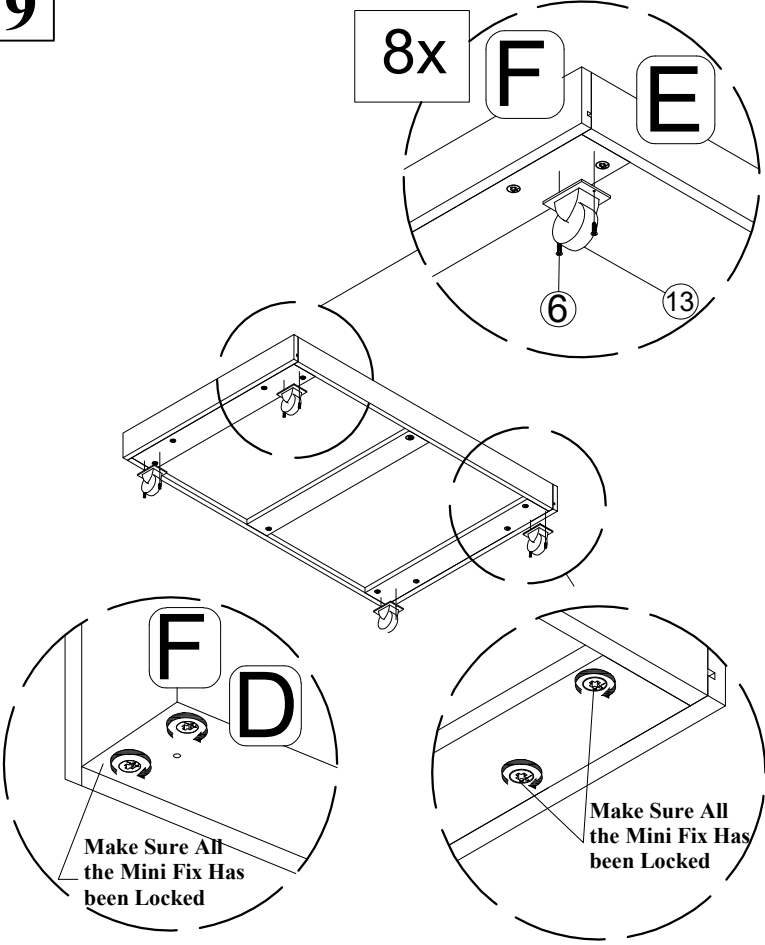

ASSEMBLY INSTRUCTION (WF309377/WF309378)

Part List (Box 1-WF309377)

A

HEADBOARD - 1pcs

B

FOOTBOARD - 1pcs

C

HEADBOARD LEG - 2pcs

CENTER WOOD BASE - 1pcs

Hardware List (WF309377)

<p>1</p>  <p>JCBB M8 x 16mm (8 pcs)</p>	<p>2</p>  <p>JCBC M6 x 35mm (6 pcs)</p>	<p>3</p>  <p>JCBC M6 x 60mm (4 pcs)</p>
<p>4</p>  <p>M6 Flat Washer (6 pcs)</p>	<p>5</p>  <p>CSK SCREW M4 x 30mm (36pcs)</p>	<p>6</p>  <p>CSK SCREW M3.5 x 15mm (32pcs)</p>
<p>7</p>  <p>MINI FIX HOUSING M9.5 X 15mm (72pcs)</p>	<p>8</p>  <p>MINI FIX BOLT M6 X 30mm (72pcs)</p>	<p>9</p>  <p>WOOD DOWEL M6 X 30mm (40pcs)</p>
<p>10</p>  <p>Allen Key M4 (1pcs)</p>	<p>11</p>  <p>Allen Key M5 (1pcs)</p>	<p>12</p>  <p>BASE GLIDE (4pcs)</p>
<p>13</p>  <p>WHEEL (16pcs)</p>	 <p>Assembly Tools Required (Not Included)</p>	

Assembly Step - Drawer

1

2

3

4

Assembly Step - Drawer

Assembly Step - Drawer

9