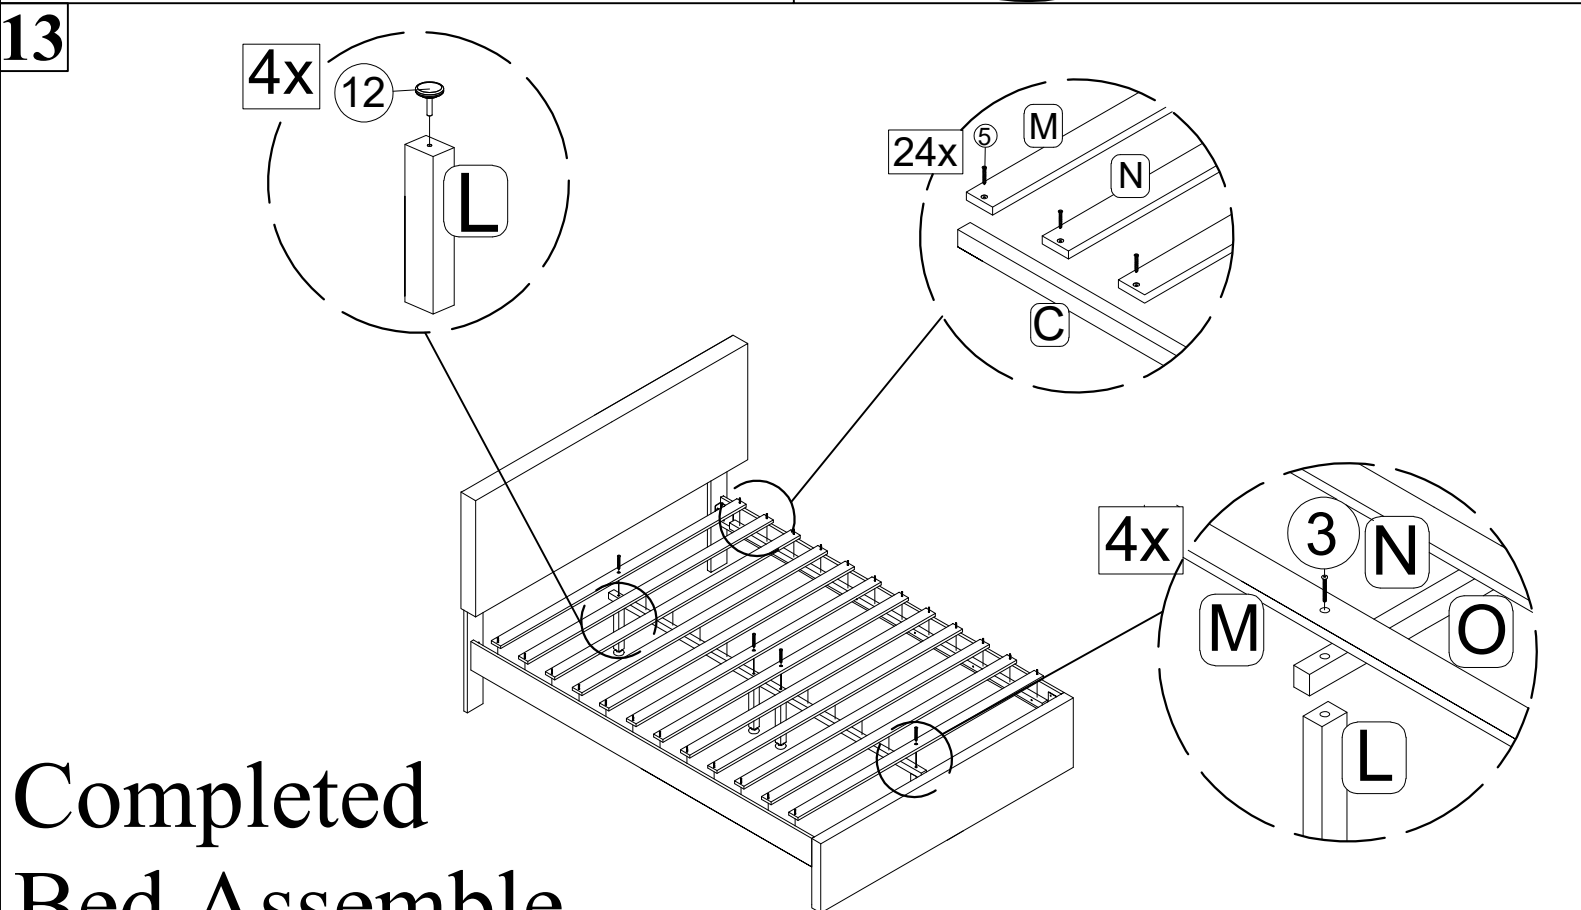

Assembly Step - Bed

Completed
Bed Assemble