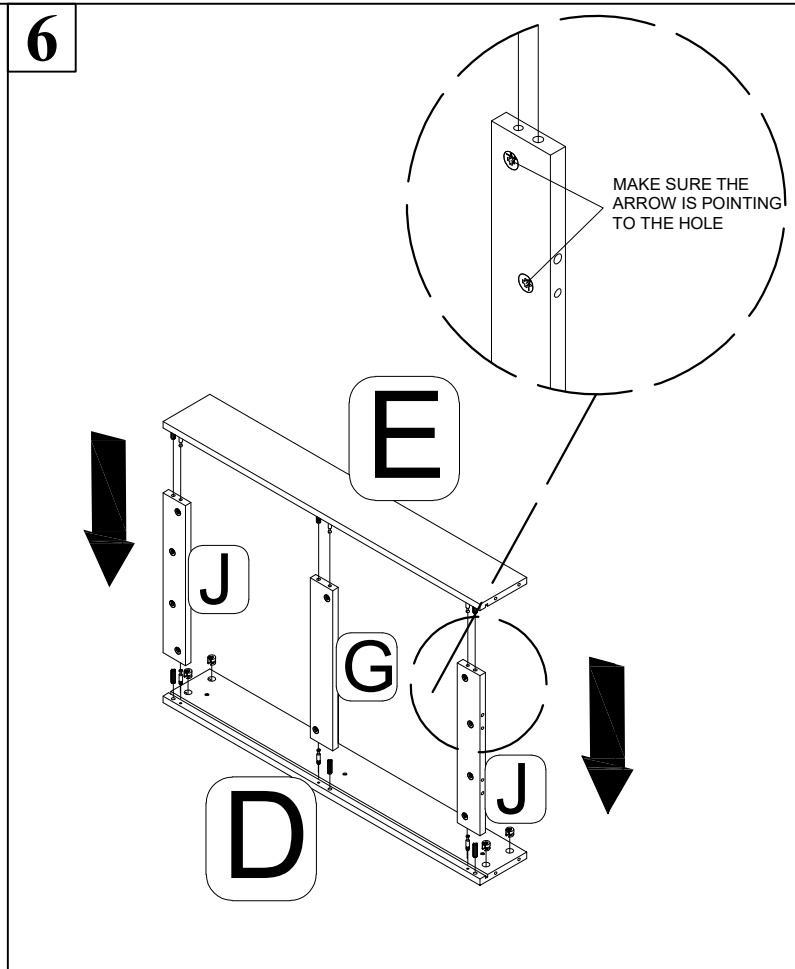

CENTER WOOD BASE - 1pcs

Hardware List (WF309377)

<p>1</p>  <p>JCBB M8 x 16mm (8 pcs)</p>	<p>2</p>  <p>JCBC M6 x 35mm (6 pcs)</p>	<p>3</p>  <p>JCBC M6 x 60mm (4 pcs)</p>
<p>4</p>  <p>M6 Flat Washer (6 pcs)</p>	<p>5</p>  <p>CSK SCREW M4 x 30mm (36pcs)</p>	<p>6</p>  <p>CSK SCREW M3.5 x 15mm (32pcs)</p>
<p>7</p>  <p>MINI FIX HOUSING M9.5 X 15mm (72pcs)</p>	<p>8</p>  <p>MINI FIX BOLT M6 X 30mm (72pcs)</p>	<p>9</p>  <p>WOOD DOWEL M6 X 30mm (40pcs)</p>
<p>10</p>  <p>Allen Key M4 (1pcs)</p>	<p>11</p>  <p>Allen Key M5 (1pcs)</p>	<p>12</p>  <p>BASE GLIDE (4pcs)</p>
<p>13</p>  <p>WHEEL (16pcs)</p>	 <p>Assembly Tools Required (Not Included)</p>	

Assembly Step - Drawer

1

2

3

4

Assembly Step - Drawer

Assembly Step - Drawer

9