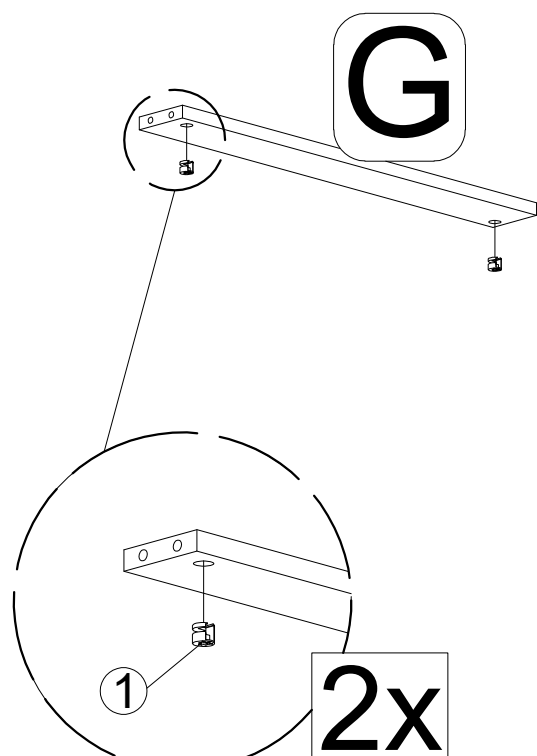

ASSEMBLY INSTRUCTION (WF309377/WF309378)

Part List (Box 1-WF309377)

A

HEADBOARD - 1pcs

B

FOOTBOARD - 1pcs

C

HEADBOARD LEG - 2pcs

H

DRAWER BOTTOM FRAME - 4pcs

Part List (Box 2- WF309378)

I

SIDE PANEL - 2pcs

J

DRAWER BOTTOM SIDE SUPPORT - 8pcs

K

CENTER WOOD BASE - 1pcs

Hardware List (WF309377)

<p>1</p>  <p>JCBB M8 x 16mm (8 pcs)</p>	<p>2</p>  <p>JCBC M6 x 35mm (6 pcs)</p>	<p>3</p>  <p>JCBC M6 x 60mm (4 pcs)</p>
<p>4</p>  <p>M6 Flat Washer (6 pcs)</p>	<p>5</p>  <p>CSK SCREW M4 x 30mm (36pcs)</p>	<p>6</p>  <p>CSK SCREW M3.5 x 15mm (32pcs)</p>
<p>7</p>  <p>MINI FIX HOUSING M9.5 X 15mm (72pcs)</p>	<p>8</p>  <p>MINI FIX BOLT M6 X 30mm (72pcs)</p>	<p>9</p>  <p>WOOD DOWEL M6 X 30mm (40pcs)</p>
<p>10</p>  <p>Allen Key M4 (1pcs)</p>	<p>11</p>  <p>Allen Key M5 (1pcs)</p>	<p>12</p>  <p>BASE GLIDE (4pcs)</p>
<p>13</p>  <p>WHEEL (16pcs)</p>	 <p>Assembly Tools Required (Not Included)</p>	

Assembly Step - Drawer

1

2

3

4

Assembly Step - Drawer

Assembly Step - Drawer

9