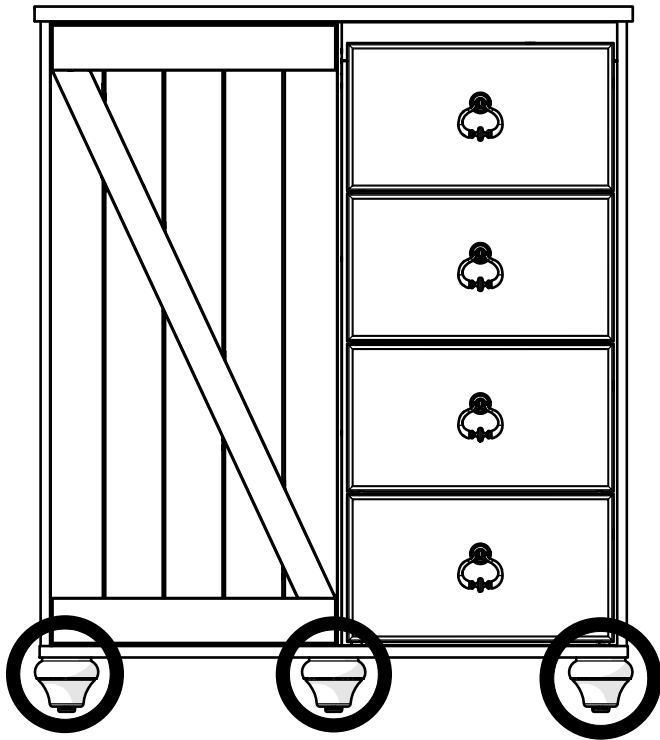

Assembly Instructions

Hardware Components

This bag contains small parts that present a choking hazard for children under 3 years of age. These parts are for adult assembly only and should be permanently affixed to the furniture. Any unused parts should be discarded properly.

1.

2.

3.

See step 4 to level unit

Door Mis-Aligned (Incorrect)

Door Aligned (Correct)

4.

Adjust levelers as needed