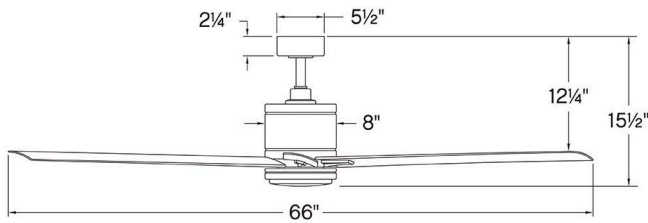

VANTAGE

907166FMM-LWD

VANTAGE 66" LED SMART FAN

DETAILS	
FAN FINISH:	Metallic Matte Bronze
GLASS:	Etched Opal
BLADE COUNT:	8
SLOPE DEGREE:	20

DIMENSIONS	
WIDTH:	66"
HEIGHT:	16.8"

LIGHT SOURCE	
VOLTAGE:	120v

MOUNTING	
CANOPY:	6" Dia.
LEAD WIRE:	1 X 76"

SHIPPING	
CARTON LENGTH:	31.5
CARTON WIDTH:	10.5
CARTON HEIGHT:	12

Create a major aesthetic statement with Vantage's modern industrial design featuring gently curved blades. Available in a variety of versatile finish options, Vantage can be applied to a range of indoor and outdoor spaces. Equipped with integrated LED and DC motor technology to deliver excellent energy efficiency.