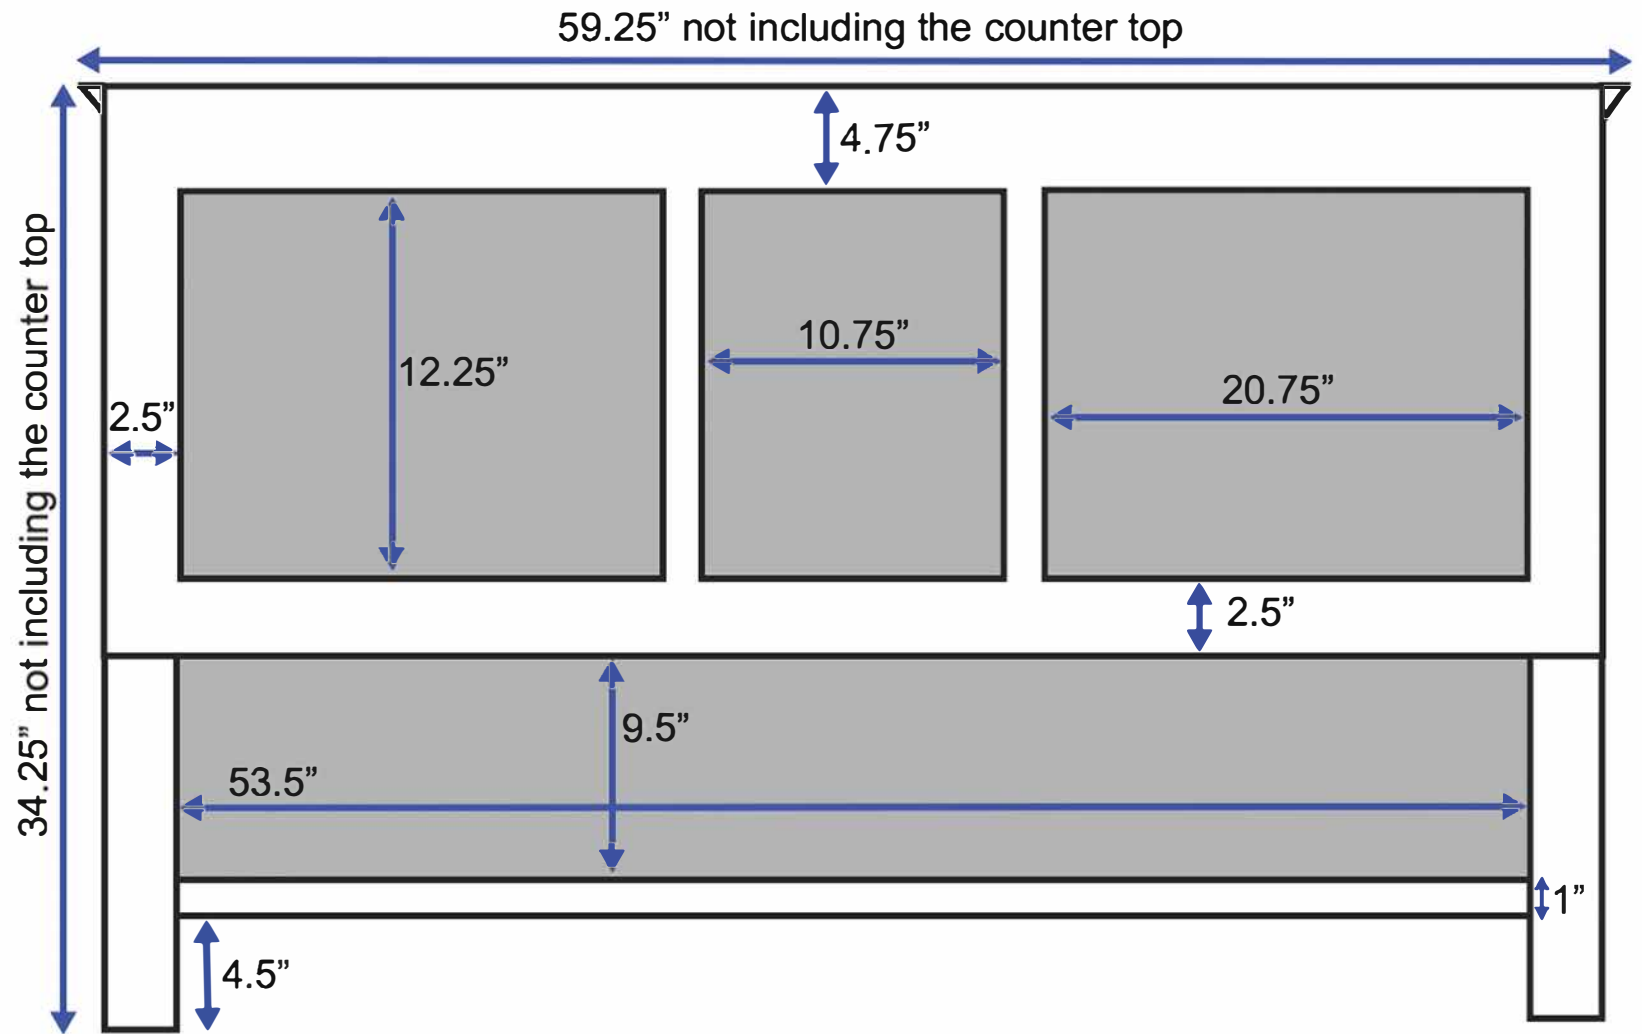

# 60-inch Double Vanity (Back View)

All measurements are approximate and rounded to the nearest quarter inch.  
Please allow for a slight margin of error.