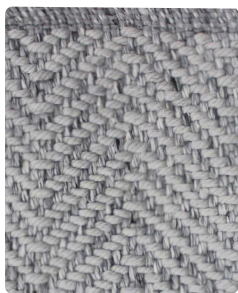

AVAILABLE COLORS

View More Details

VA01
Natural Black
Silver