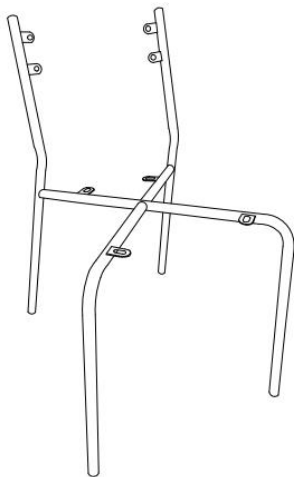

## PARTS LIST

A\*1 back

B\*1 seat

C\*1 leg

## HARDWARE LIST

①\*8

M6\*20mm

②\*8

M6

③\*1

M4

## SPARE

①\*1

M6\*20mm

②\*1

M6

Be sure to check all packing material carefully for small parts, which may have come loose inside the carton during shipment.

# ASSEMBLY INSTRUCTIONS

**STEP 1:** Place the chair seat B upside down on clean padded surface. Use bolt 1, flat washer 2, allen key 3 to connect the legs C with bottom of the seat cushion B, then fasten all bolts to secure.