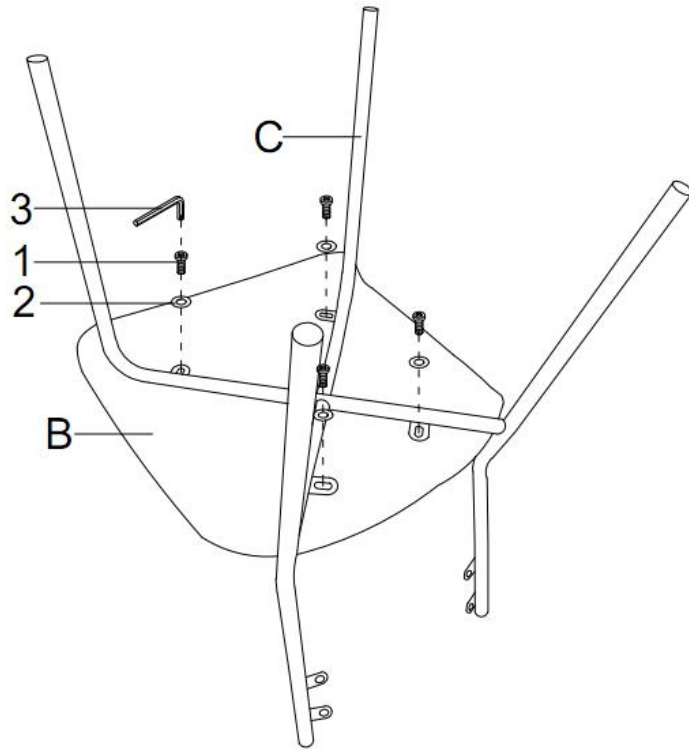

## PARTS LIST

A\*1 back

B\*1 seat

C\*1 leg

## HARDWARE LIST

①\*8

M6\*20mm

②\*8

M6

③\*1

M4

## SPARE

①\*1

M6\*20mm

②\*1

M6

Be sure to check all packing material carefully for small parts, which may have come loose inside the carton during shipment.

# ASSEMBLY INSTRUCTIONS

**STEP 1:** Place the chair seat B upside down on clean padded surface. Use bolt 1, flat washer 2, allen key 3 to connect the legs C with bottom of the seat cushion B, then fasten all bolts to secure.