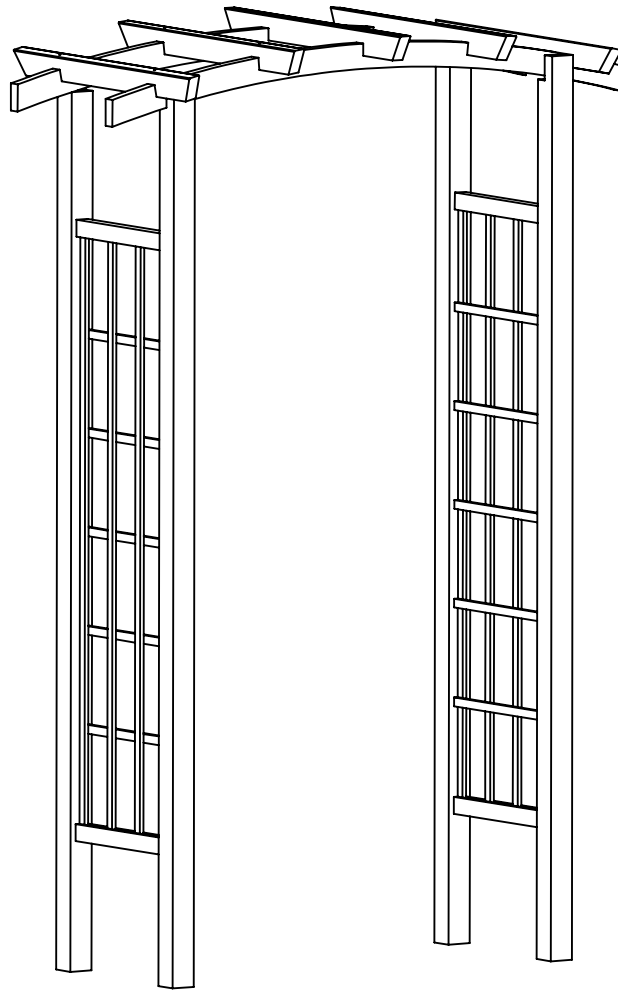

ARCH BOW TOP LP101

ESDXL21PT027

Assembly Instructions

For assistance please contact
customer care on
01636821215

Mercia Garden Products Ltd
Old Great North Road
Sutton on Trent
Newark
Nottinghamshire
NG23 6QN

www.merciagardenproducts.co.uk

ASSEMBLY INSTRUCTIONS

ESDXL21PT027

Before assembly.

- We recommend that time is taken to read the instructions before starting assembly, then follow the easy step by step guide. The instruction sheet is only a guide to the assembly. Certain items may not be shown to scale.
- Check all components prior to assembly.
- Drill all screw locations where indicated.
- This product should be assembled by no fewer than two people.
- Never attempt to erect the assembly in high winds.