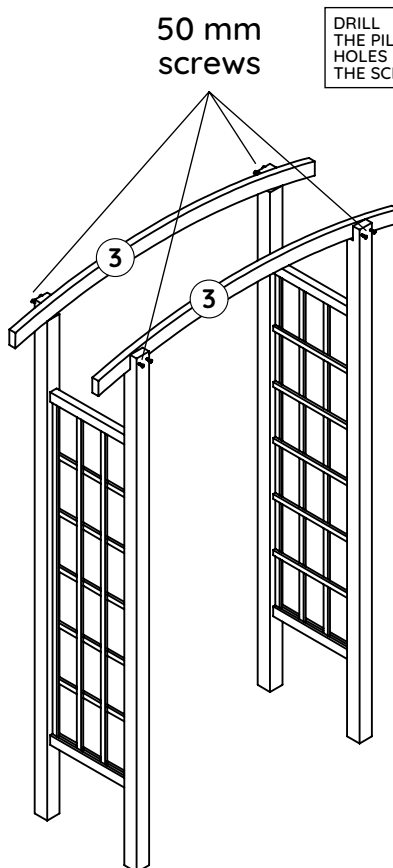

Fixing kit	Qty
70 mm screws *	8
50 mm screws *	18

* Drilling the pilot holes is necessary