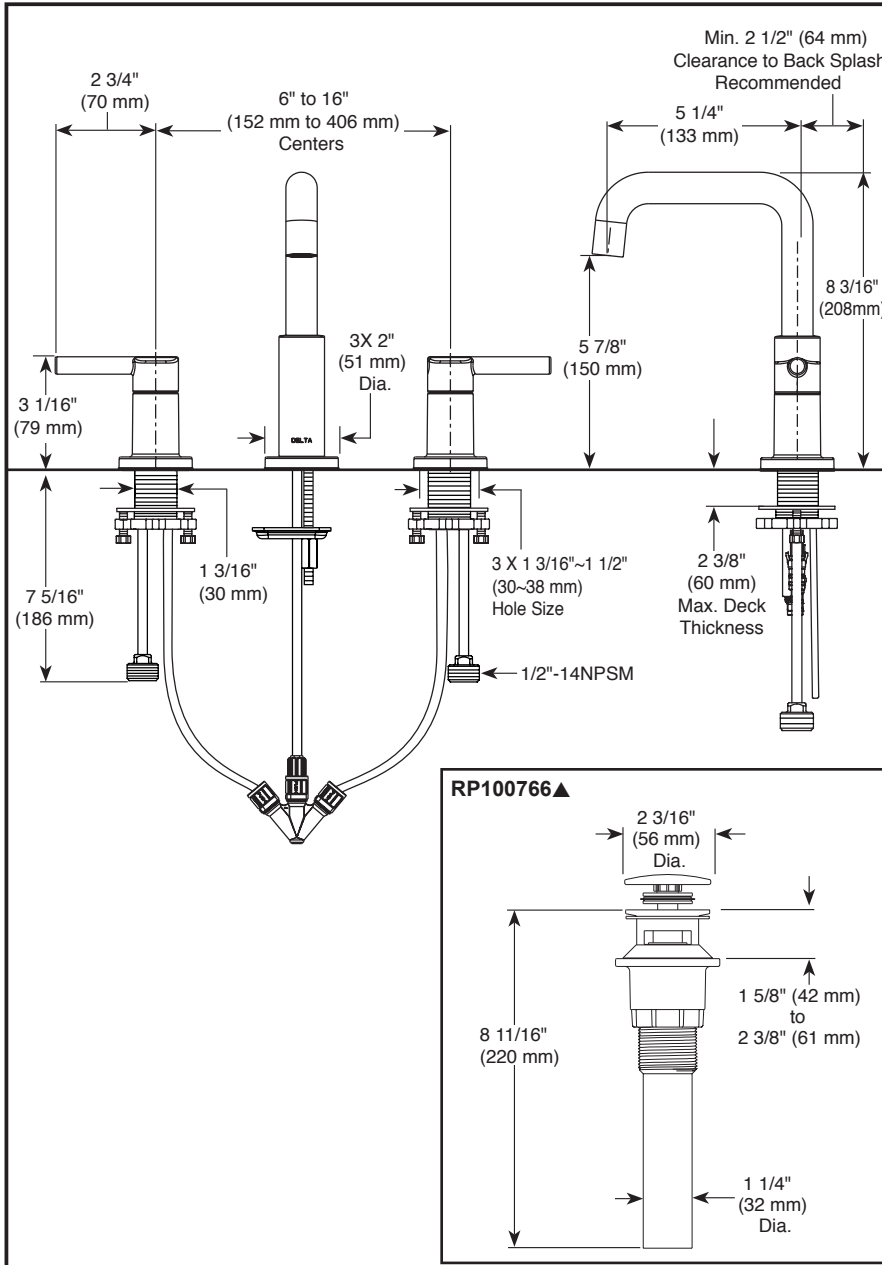

WARRANTY

- Parts and Finish - Lifetime limited warranty; or for commercial purchasers, 10 years for multi-family residential (apartments and condominiums) and 5 years for all other commercial uses, in each case from the date the product is received by the original purchaser or their authorized representative (installation contractor, etc.).
- Please go to www.deltafaucet.com for the complete details of our limited warranty.