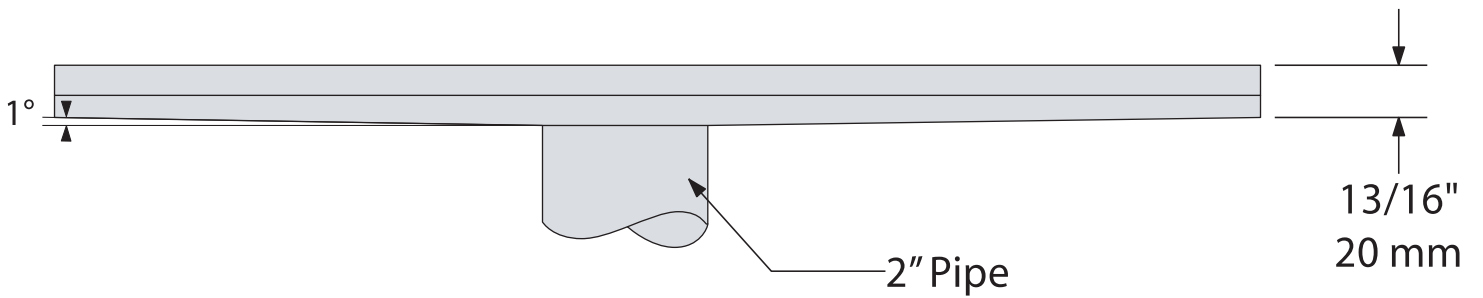

LINEAR DRAINS

P.O. Box 8064, Atlanta, GA 31106

p: 877.398.8110 f. 877.388.1239

e: sales@lineardrains.com

www.lineardrains.com

▶ Linear Shower Drain - Subway

Grate Removable From Channel for Easy Cleaning

Threaded Male Adapter Included

Section A-A'

Standard Linear Drain Lengths

Length (Inches)	26"	30"	36"	40"	48"	60"
Finish = Satin Stainless Part No.	SW-26	SW-30	SW-36	SW-40	SW-48	SW-60