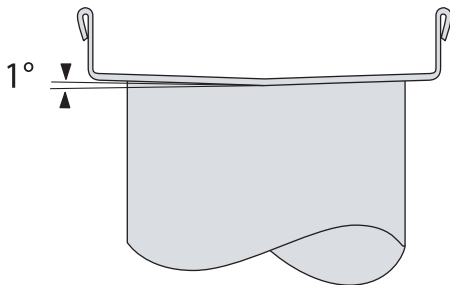

LINEAR DRAINS

P.O. Box 8064, Atlanta, GA 31106

p: 877.398.8110 f. 877.388.1239

e: sales@lineardrains.com

www.lineardrains.com

▶ Linear Shower Drain - Subway

Grate Removable From Channel for Easy Cleaning

Threaded Male Adapter Included

Section A-A'

Standard Linear Drain Lengths

Length (Inches)	26"	30"	36"	40"	48"	60"
Finish = Satin Stainless Part No.	SW-26	SW-30	SW-36	SW-40	SW-48	SW-60