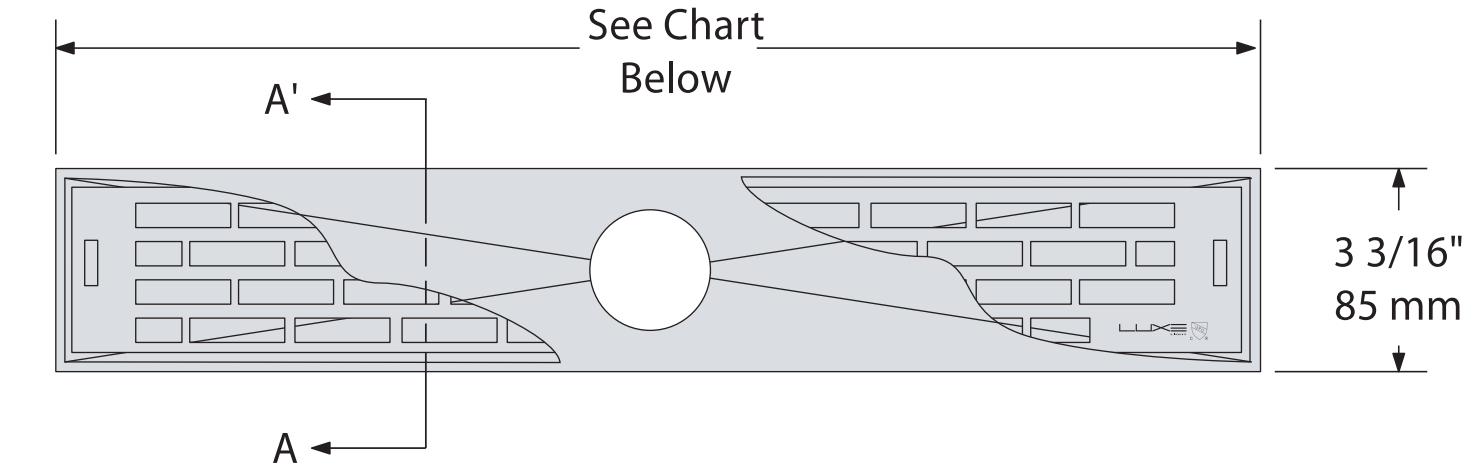

LINEAR DRAINS

P.O. Box 8064, Atlanta, GA 31106

p: 877.398.8110 f. 877.388.1239

e: sales@lineardrains.com

www.lineardrains.com

▶ Linear Shower Drain - Subway

Grate Removable From Channel for Easy Cleaning

Threaded Male Adapter Included

Section A-A'

Standard Linear Drain Lengths

Length (Inches)	26"	30"	36"	40"	48"	60"
Finish = Satin Stainless Part No.	SW-26	SW-30	SW-36	SW-40	SW-48	SW-60