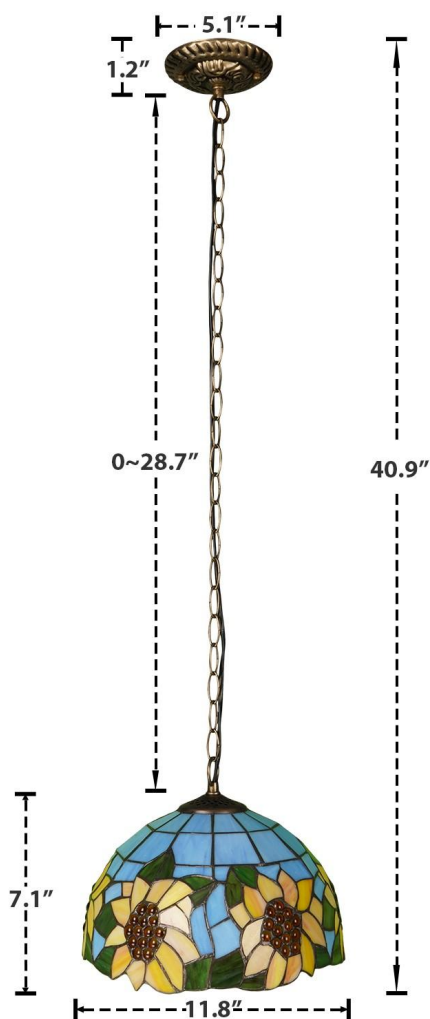

PRODUCT DIMENSION

LAMP BODY COLOR: ANTIQUE BRONZE

MATERIAL: WROUGHT IRON + GLASS

E26 BASE X1

MAX 60W PER BULB, 110V

(BULB NOT INCLUDED)

PRODUCT WEIGHT: 5.62 LB