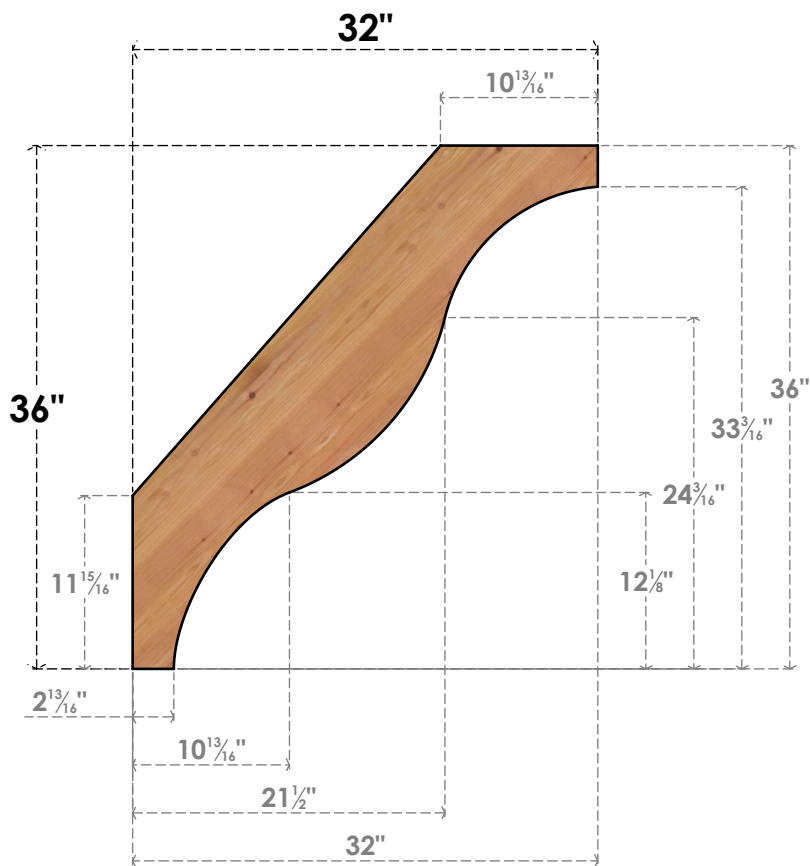

BRC04X32X36FST00SWR

3 1/2"W X 32"D X 36"H FUNSTON SMOOTH BRACE, WESTERN RED CEDAR

SIDE

FRONT

EKENA MILLWORK
 2300 WEST MAIN ST.
 CLARKSVILLE, TX 75426
 TOLL FREE: 866-607-0453
 WWW.EKENAMILLWORK.COM

NOTES

1. INSTALLATION TO BE COMPLETED IN ACCORDANCE WITH MANUFACTURER'S SPECIFICATIONS.
2. DRAWING MAY NOT BE TO SCALE
3. THIS DRAWING IS INTENDED FOR DESIGN AND PLANNING PURPOSES ONLY.
4. ALL INFORMATION CONTAINED HEREIN WAS CURRENT AT THE TIME OF DEVELOPMENT BUT MUST BE REVIEWED AND APPROVED BY THE PRODUCT MANUFACTURER TO BE CONSIDERED ACCURATE.
5. PRODUCTS ARE NOT KILN DRIED. THIS ITEM IS UNIQUE AND WILL CONTAIN THE NATURAL VARIATIONS THAT THE WOOD SPECIES OFFERS. THIS MAY RESULT IN VARIATIONS UP TO 1/4"