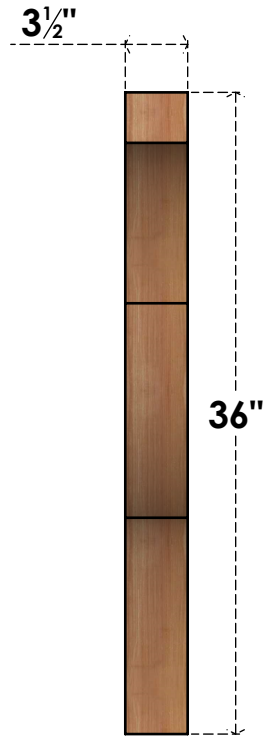

BRC04X32X36FST00SWR

3 1/2"W X 32"D X 36"H FUNSTON SMOOTH BRACE, WESTERN RED CEDAR

SIDE

FRONT

EKENA MILLWORK
 2300 WEST MAIN ST.
 CLARKSVILLE, TX 75426
 TOLL FREE: 866-607-0453
 WWW.EKENAMILLWORK.COM

NOTES

1. INSTALLATION TO BE COMPLETED IN ACCORDANCE WITH MANUFACTURER'S SPECIFICATIONS.
2. DRAWING MAY NOT BE TO SCALE
3. THIS DRAWING IS INTENDED FOR DESIGN AND PLANNING PURPOSES ONLY.
4. ALL INFORMATION CONTAINED HEREIN WAS CURRENT AT THE TIME OF DEVELOPMENT BUT MUST BE REVIEWED AND APPROVED BY THE PRODUCT MANUFACTURER TO BE CONSIDERED ACCURATE.
5. PRODUCTS ARE NOT KILN DRIED. THIS ITEM IS UNIQUE AND WILL CONTAIN THE NATURAL VARIATIONS THAT THE WOOD SPECIES OFFERS. THIS MAY RESULT IN VARIATIONS UP TO 1/4"