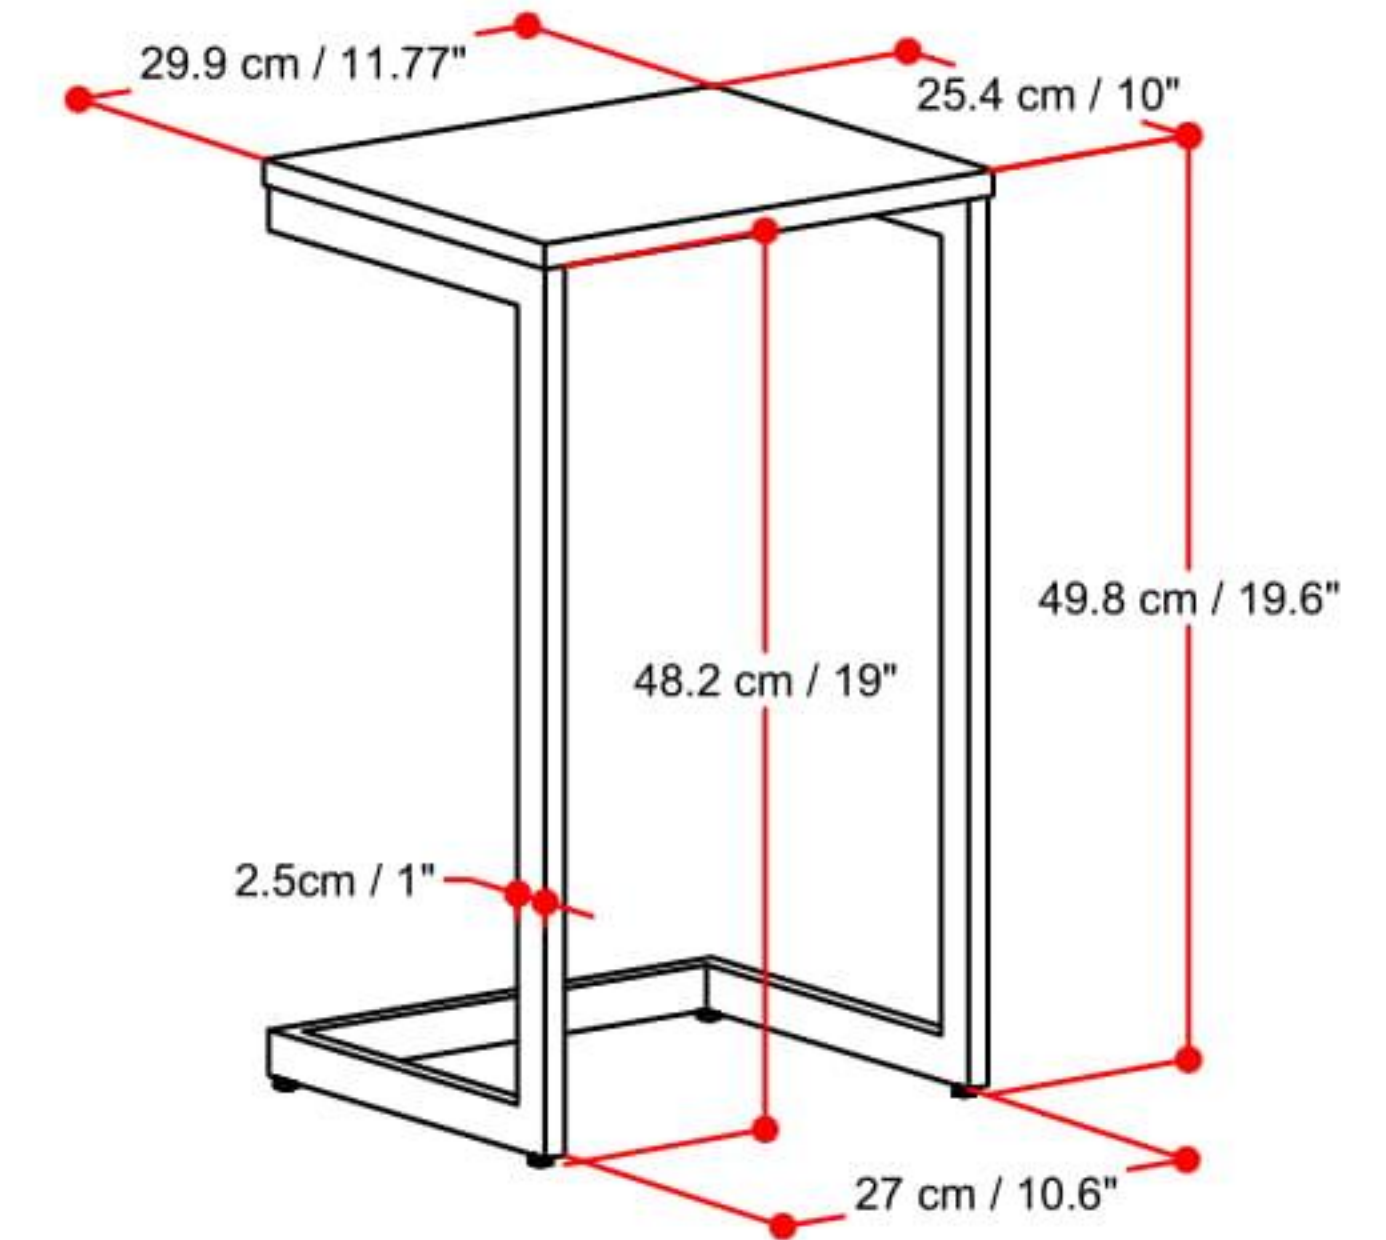

NESTING 3 TABLES

Net Weight- 26.4 (lb)