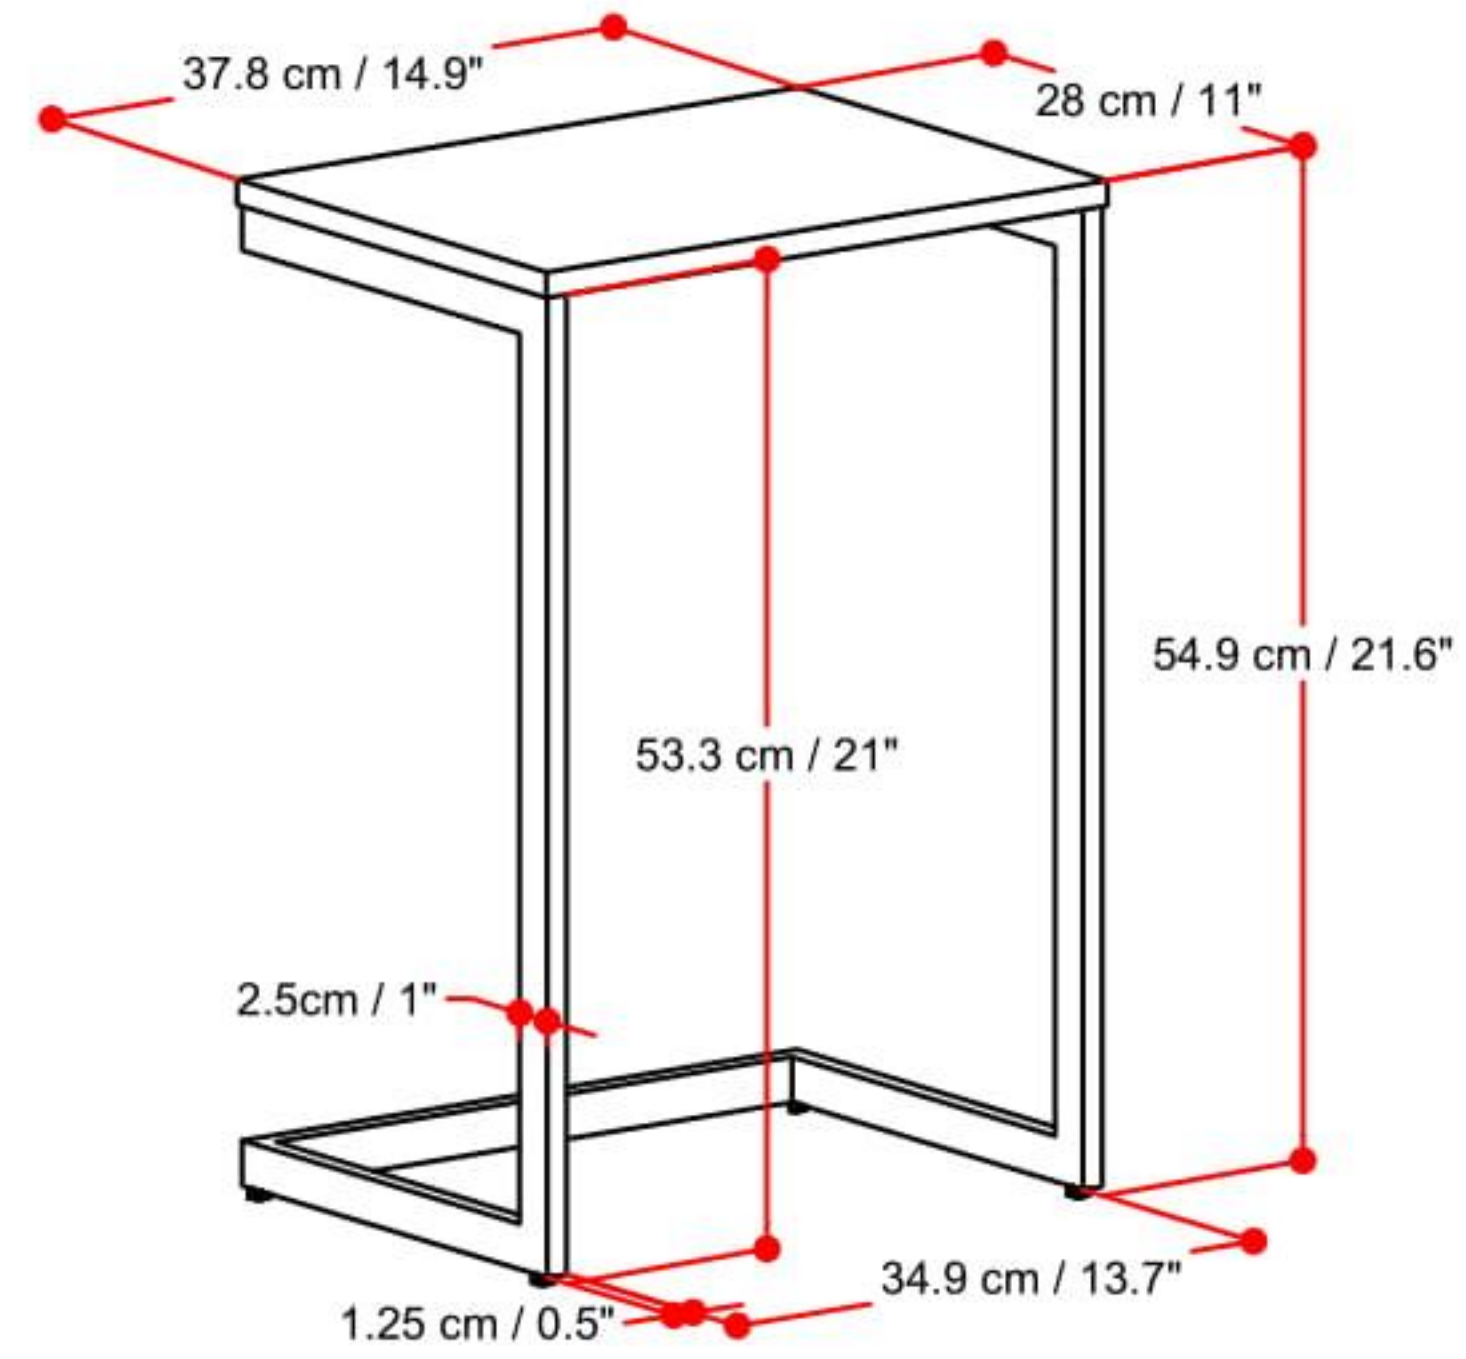

NESTING 3 TABLES

Net Weight- 26.4 (lb)