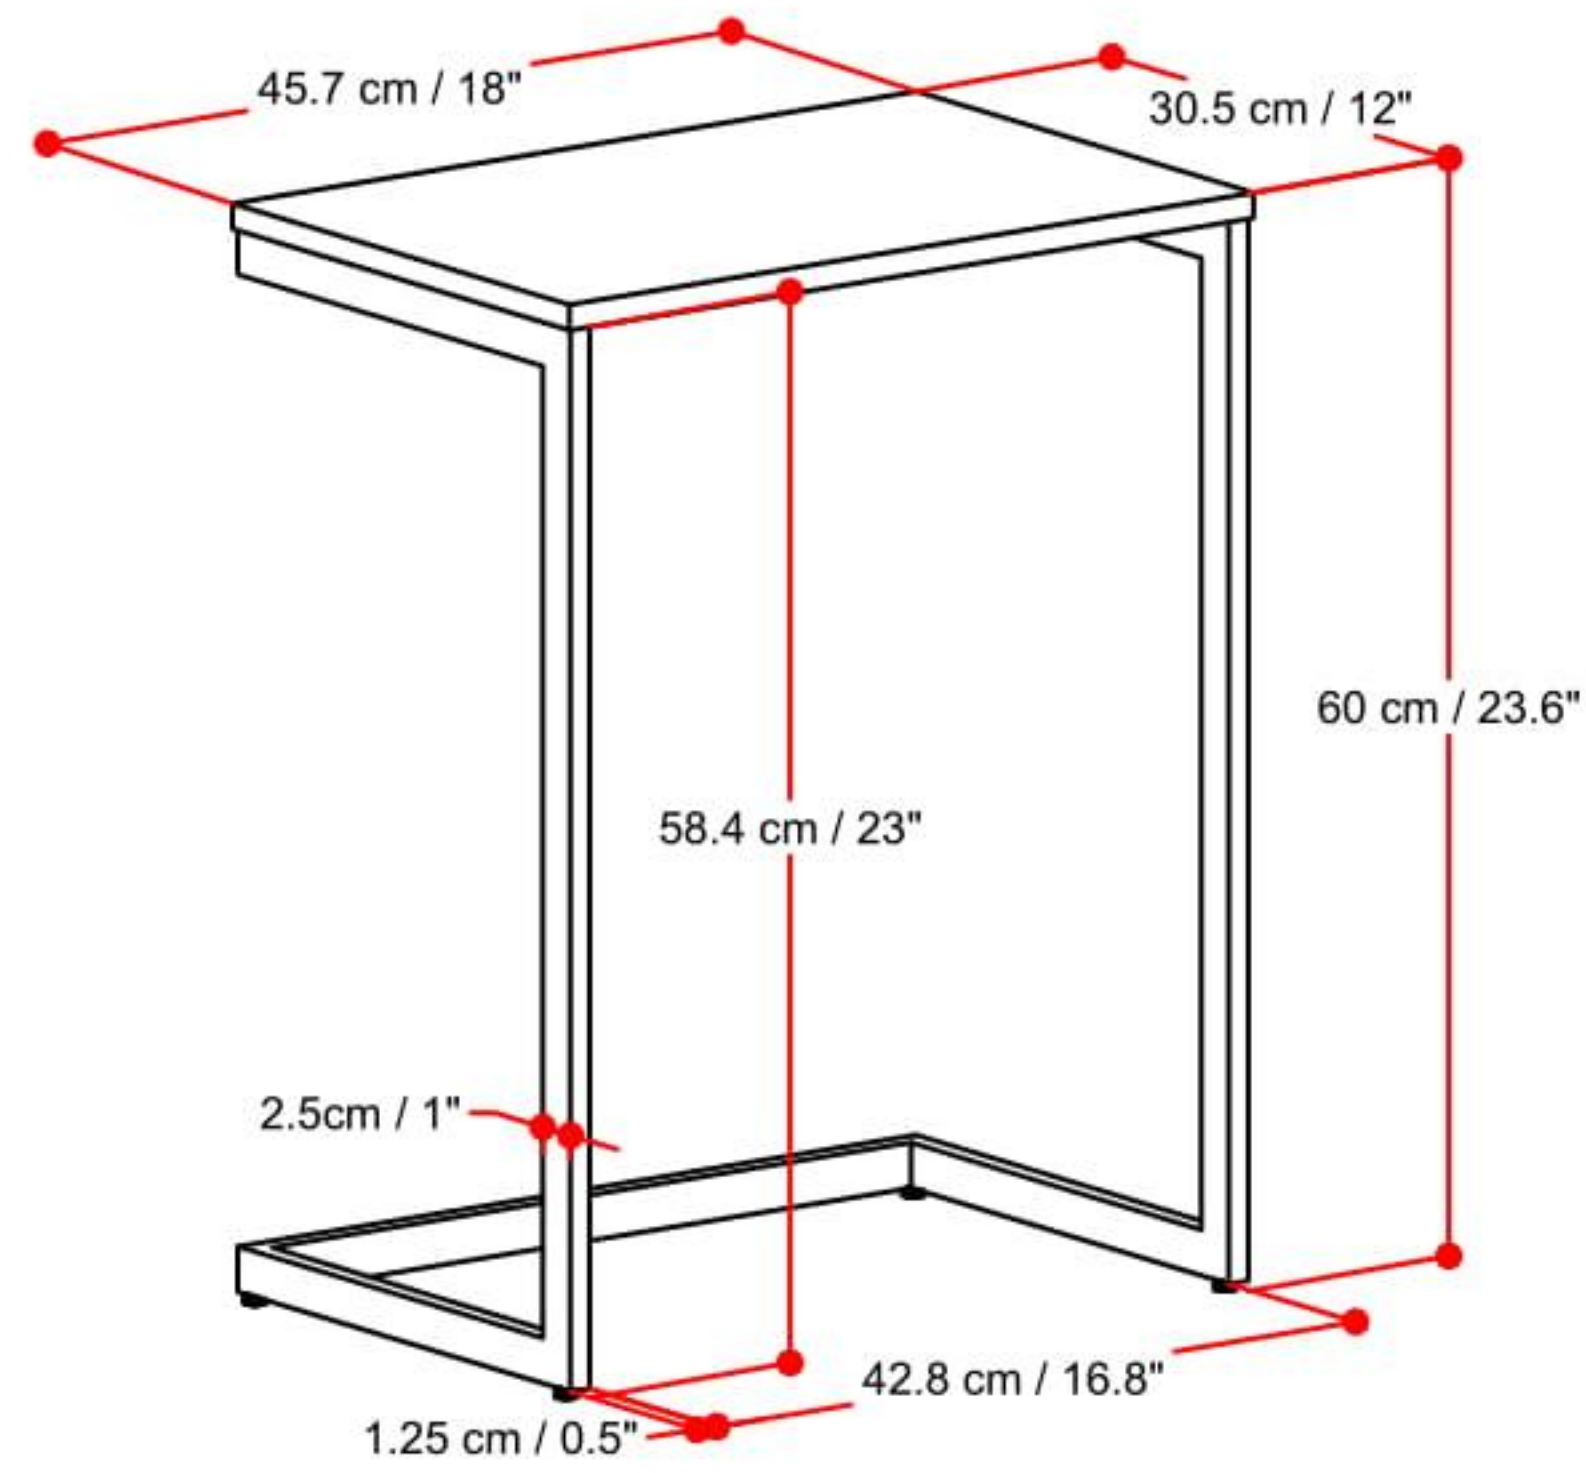

NESTING 3 TABLES

Net Weight- 26.4 (lb)