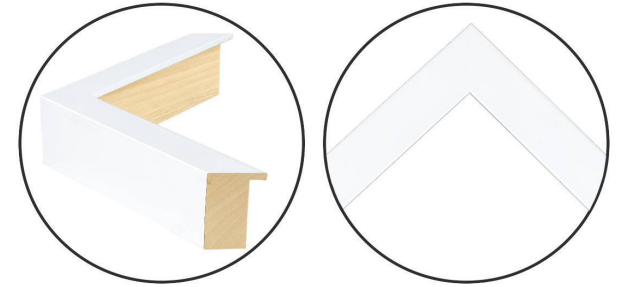

WENDOVER ART GROUP

ITEM NUMBER : **WMS0282**

TITLE : **Surfer in Grunge**

OUTWARD DIMENSION (W X H) : **61.5" x 41.5"**

FRAME (WIDTH X DEPTH) : **MC2329 | 1" x 2.13"**

FRAME FINISH : **Standard Frame**

Matte White

DESCRIPTION :

Giclee on Matte Paper, Straight Fit (No Mats)