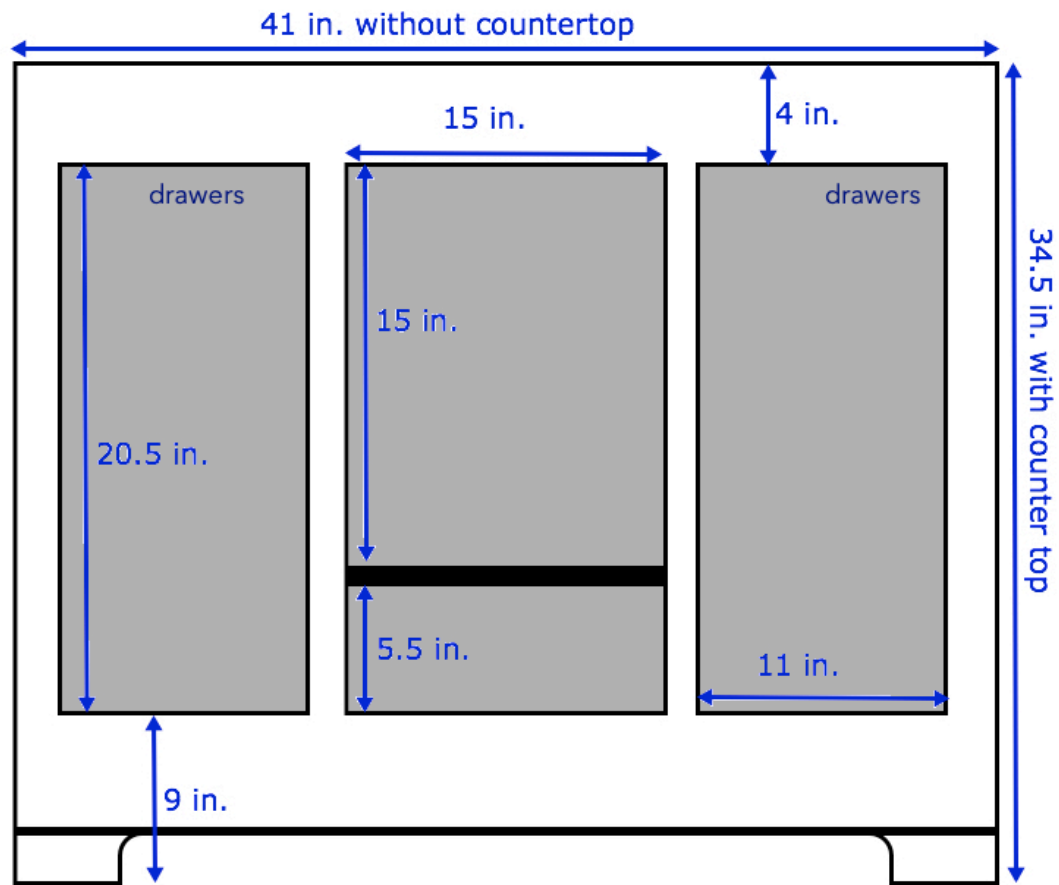

Sydney 42-inch Vanity (Back View)

All measurements are approximate and rounded to the nearest quarter inch.
Please allow for a slight margin of error.