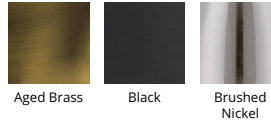

FINISHES

LINE DRAWING