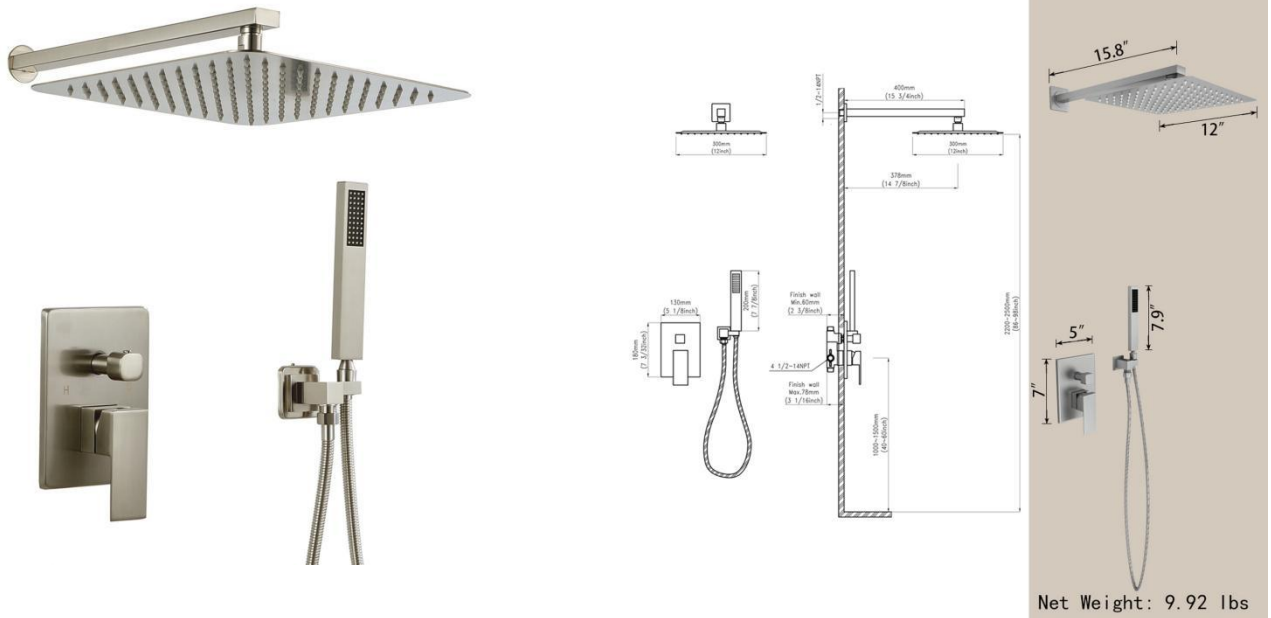

Sinber Shower Head Introduction

BSF0212H-BN

BSF0212H-BN Rainfall Dual Shower Head			
Shower Head Type	Adjustable Shower Head; Dual Shower Head	Mounting Location	Wall Mounted
Adjustable Water Flow	Yes	Maximum Flow Rate	2.2 gallons per minute
Shower Head Shape	Square	Primary Material	Metal
Finish	Brushed Nickel	Leak Resistant	Yes
Resistance Type	Rust Resistant	Adjustable Spray Pattern	Yes
Spray Pattern	Flood; Full/Standard; Rain	Swivel Spout	No
Hand Shower Included	Yes	Shower Arm Included	Yes
Hose Included	No	Diverter Valve Included	Yes
Supplier Intended and Approved Use	Non Residential Use; Residential Use	Overall Width - Side to Side	12"
Package Includes:			