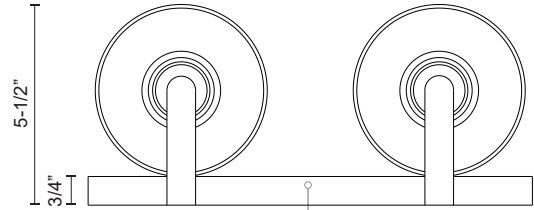

DESCRIPTION

Two lamp vanity with white opal cylinder glass with your choice of brushed nickel or chrome metal details.

70232BN
 Brushed Nickel

70232CH
 Chrome

SPECIFICATION DETAILS

* For custom options, consult factory for details.

Fixture Dimensions	W11-3/4" x H6" x E5-1/2"
Lamp Type	Incandescent, A19, Medium Base
Wattage	2 x 60W
Voltage	120V
Glass Details	Opal Glass
Location	Damp
Bulbs Included	No
Warranty	5 Years
Canopy Dimensions	W12-1/4" x H5-1/2" x E3/4"