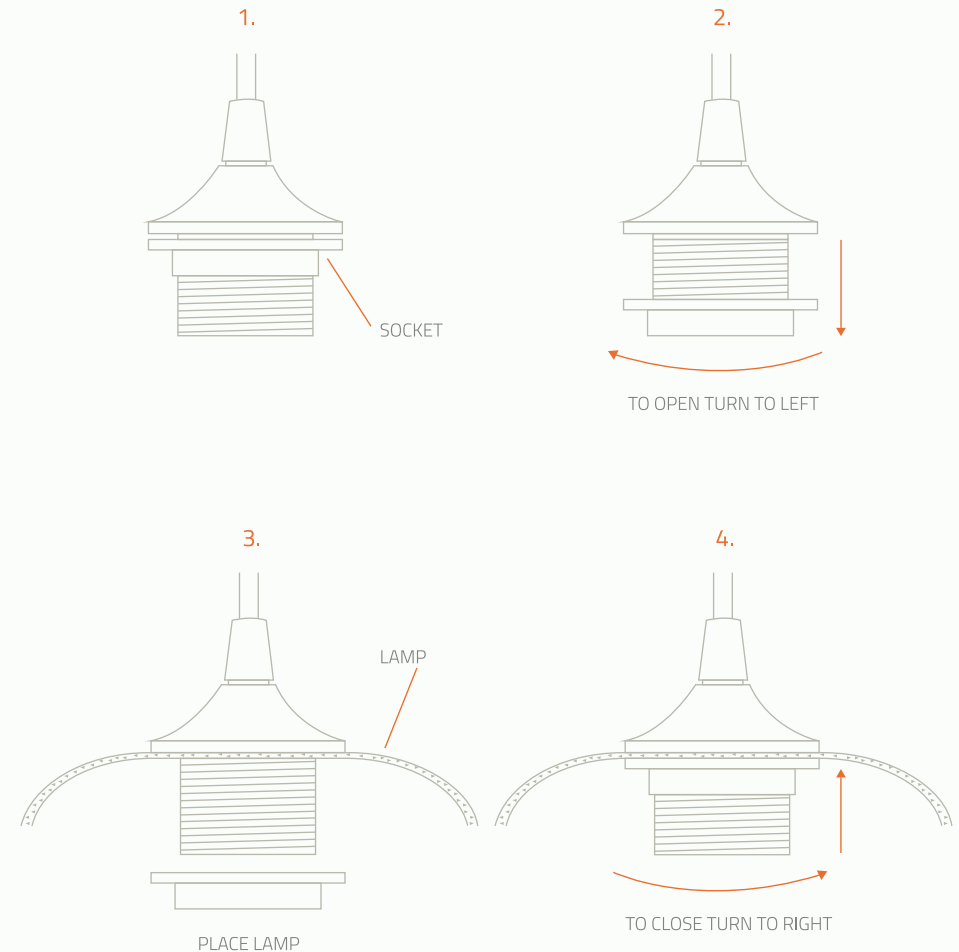

**CRISTALINO SERIES**  
**PLACEMENT DIAGRAM FOR CABLE AND CANOPY TO CEILING**

**CANOPY KIT:**  
**190/B KIT** (White)

**NOTE:**  
2.25 Kilos IS THE MAXIMUN SUGGESTED WEIGHT OF PENDANT LAMP WITH KIT

**CRISTALINO SERIES**  
**INSTALLATION DIAGRAM OF SOCKET TO LAMP**

\*WHEN THE RING STOPS AGAINST THE GLASS, IT IS RECOMMENDED TO TURN TO THE LEFT 1/4 OF A TURN TO PREVENT THE (lamps) FROM TILTING