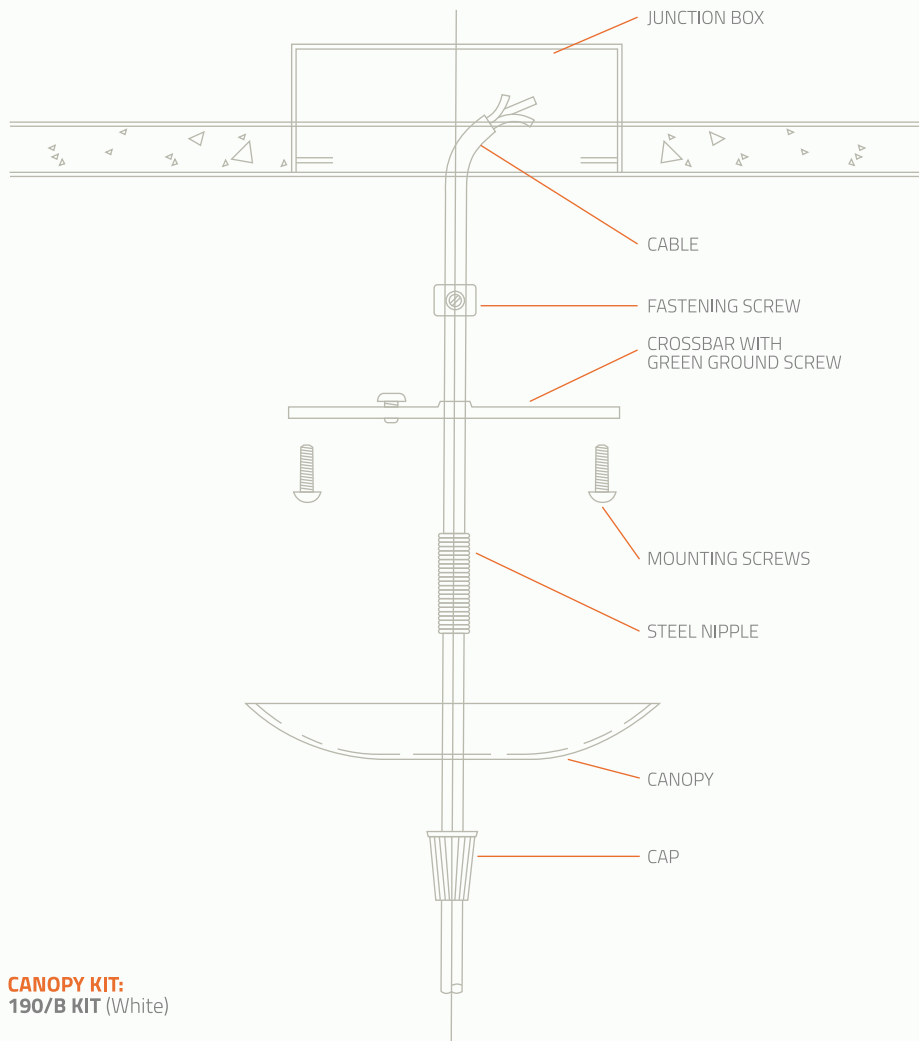

**CRISTALINO SERIES**  
**PLACEMENT DIAGRAM FOR CABLE AND CANOPY TO CEILING**

**CANOPY KIT:**  
**190/B KIT** (White)

**NOTE:**  
2.25 Kilos IS THE MAXIMUN SUGGESTED WEIGHT OF PENDANT LAMP WITH KIT

**CRISTALINO SERIES**  
**INSTALLATION DIAGRAM OF SOCKET TO LAMP**

\*WHEN THE RING STOPS AGAINST THE GLASS, IT IS RECOMMENDED TO TURN TO THE LEFT 1/4 OF A TURN TO PREVENT THE (lamps) FROM TILTING