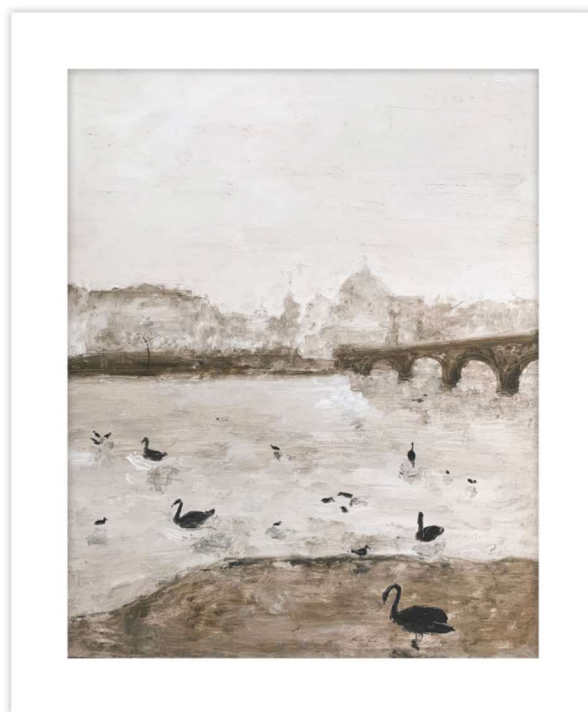

THEODORE ALEXANDER

England Moments 2

D3104S62061-5179

Wood Frame

Textured Paper

M5 - White Smooth + White Core Width:4"

F1360 - Antique Silver & Black Cap Frame - Width: 0.75

W 19½ x D 1¼ x H 22½ inches

Material(s):

Collection: Art by TA

Style: Modern / Formal Modern

Type: Décor / Wall Art