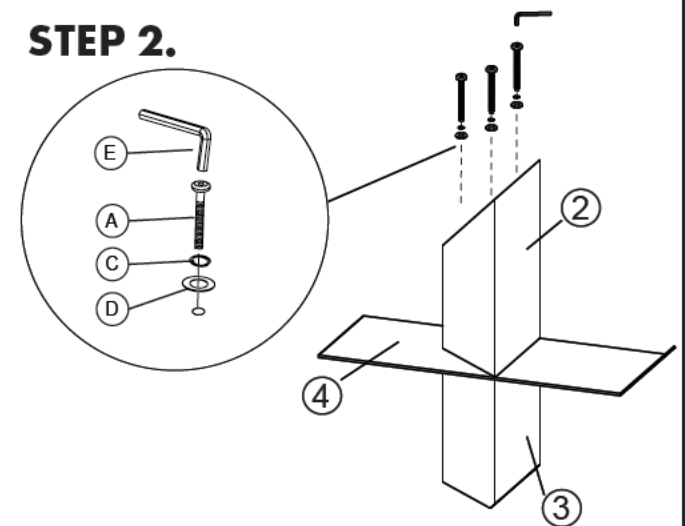

PARTS AND HARDWARE.

1 TOP x 1 	
A BOLT M8-100x 3 	B BOLT M8-25x 9
2 LEG x 1 	3 LEG x 1
C SPRING WASHER x 12 	D FLAT WASHER x 12
4 METAL LEG x 1 	5 METAL CONNECTOR
E ALLEN KEY M 5x 1 	F BOLT M8-25x 3
G Ø 25x60MM 	H plastic pipe Ø 12x40MM

NOTES.

Thank you for purchasing this quality product! Be sure to check all packing material carefully for small part that may have come loose inside the carton during shipping.

CAUTION: The item is heavy, assembly should be performed by two people.

STEP 1.

STEP 2.

STEP 3.

STEP 4.

STEP 5.