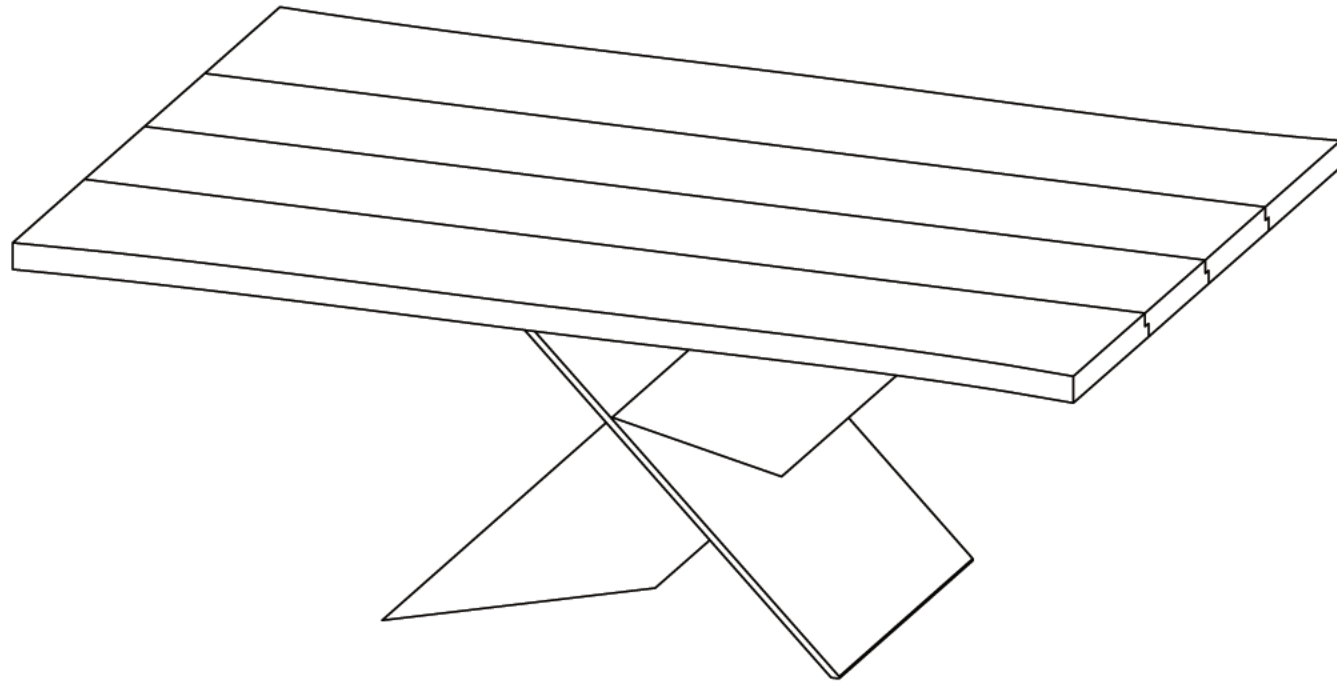

ASSEMBLY INSTRUCTIONS.

INSTINCT DINING TABLE

THANK YOU FOR YOUR PURCHASE!