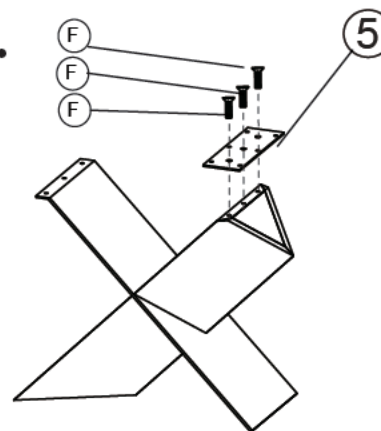

PARTS AND HARDWARE.

1 TOP x 1 	
A BOLT M8-100x 3 	B BOLT M8-25x 9
2 LEG x 1 	3 LEG x 1
C SPRING WASHER x 12 	D FLAT WASHER x 12
4 METAL LEG x 1 	5 METAL CONNECTOR
E ALLEN KEY M 5x 1 	F BOLT M8-25x 3
G Ø 25x60MM 	H plastic pipe Ø 12x40MM

NOTES.

Thank you for purchasing this quality product! Be sure to check all packing material carefully for small part that may have come loose inside the carton during shipping.

CAUTION: The item is heavy, assembly should be performed by two people.

STEP 1.

STEP 2.

STEP 3.

STEP 4.

STEP 5.