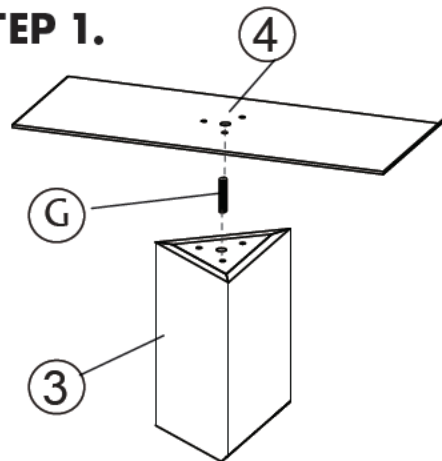

PARTS AND HARDWARE.

1 TOP x 1 	
A BOLT M8-100x 3 	B BOLT M8-25x 9
2 LEG x 1 	3 LEG x 1
C SPRING WASHER x 12 	D FLAT WASHER x 12
4 METAL LEG x 1 	5 METAL CONNECTOR
E ALLEN KEY M 5x 1 	F BOLT M8-25x 3
G Ø 25x60MM 	H plastic pipe Ø 12x40MM

NOTES.

Thank you for purchasing this quality product! Be sure to check all packing material carefully for small part that may have come loose inside the carton during shipping.

CAUTION: The item is heavy, assembly should be performed by two people.

STEP 1.