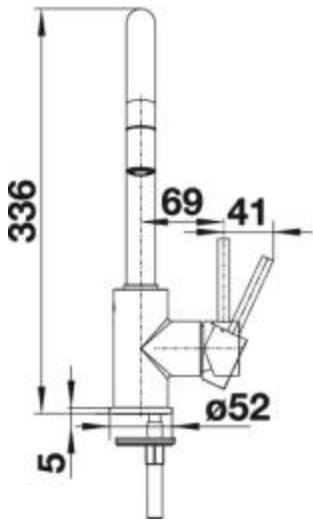

## Details

---

Side View

Swivelling

Scope of supply

---

- Spout can be swivelled by 360°
- Ø 35 mm tap hole required
- with ceramic disk cartridge
- Fabric-sheathed spray hose
- Flexible connector pipes, 450 mm long and 3/8" nut for particularly easy installation
  
- Patented jet regulator for markedly reduced scaling
- Stabilisation plate to increase the stability of the tap when fitted in stainless steel sinks
- with non-return valve and thus guaranteed against reflux in accordance with EN 1717

Please note:

Requires a balanced high pressure supply only, min 2.0 bar, preferred 2.0 - 2.5 bar

3/8 BSP connectors required (not supplied)

Height: 336

Reach: 186

Base: 50

Tap hole: ø35

German warehouse stock.