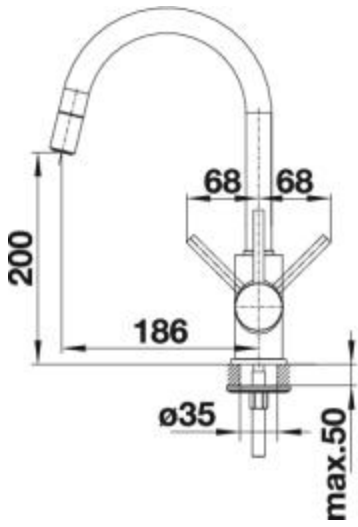

## Details

---

Side View

Swivelling

Scope of supply

---

- Spout can be swivelled by 360°
- Ø 35 mm tap hole required
- with ceramic disk cartridge
- Fabric-sheathed spray hose
- Flexible connector pipes, 450 mm long and 3/8" nut for particularly easy installation
  
- Patented jet regulator for markedly reduced scaling
- Stabilisation plate to increase the stability of the tap when fitted in stainless steel sinks
- with non-return valve and thus guaranteed against reflux in accordance with EN 1717

Please note:

Requires a balanced high pressure supply only, min 2.0 bar, preferred 2.0 - 2.5 bar

3/8 BSP connectors required (not supplied)

Height: 336

Reach: 186

Base: 50

Tap hole: ø35

German warehouse stock.