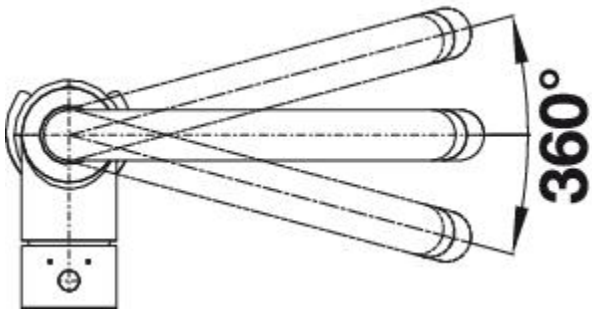

## Details

---

Side View

Swivelling

Scope of supply

---

- Spout can be swivelled by 360°
- Ø 35 mm tap hole required
- with ceramic disk cartridge
- Fabric-sheathed spray hose
- Flexible connector pipes, 450 mm long and 3/8" nut for particularly easy installation
  
- Patented jet regulator for markedly reduced scaling
- Stabilisation plate to increase the stability of the tap when fitted in stainless steel sinks
- with non-return valve and thus guaranteed against reflux in accordance with EN 1717