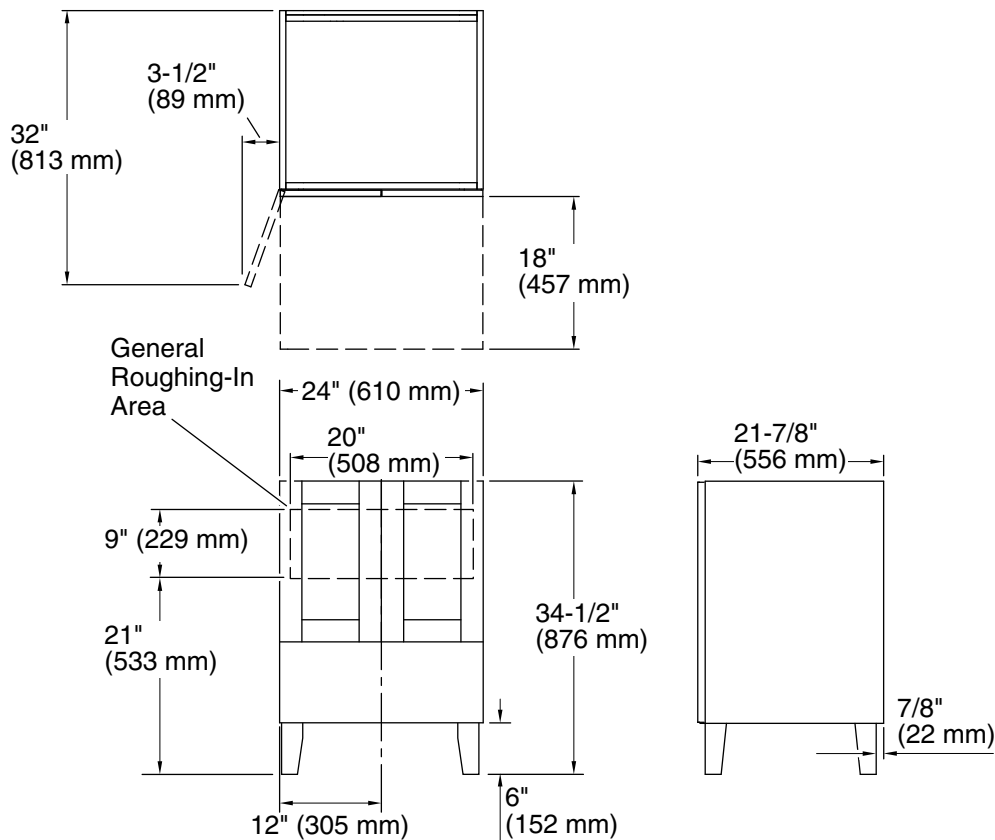

Technical Information

All product dimensions are nominal.

Vanity type: Standard

Notes

Install this product according to the installation guide.

Decorative cabinet hardware is not supplied. Refer to the KOHLER bath accessories line for recommended cabinet hardware to complement your vanity.

Select the type of fastener based upon the wall material. Two 250 lb (113.4 kg) minimum load bearing fasteners are recommended.