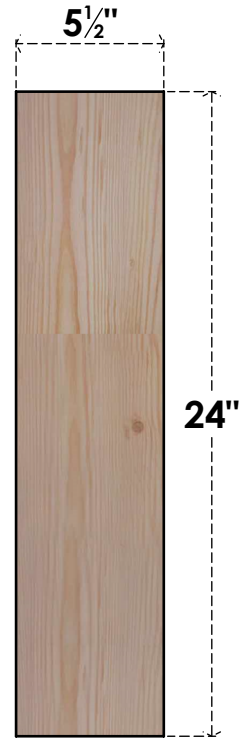

BRC06X16X24TRA00SDF

5 1/2"W X 16"D X 24"H TRADITIONAL SMOOTH BRACE, DOUGLAS FIR

SIDE

FRONT

EKENA MILLWORK
 2300 WEST MAIN ST.
 CLARKSVILLE, TX 75426
 TOLL FREE: 866-607-0453
 WWW.EKENAMILLWORK.COM

NOTES

1. INSTALLATION TO BE COMPLETED IN ACCORDANCE WITH MANUFACTURER'S SPECIFICATIONS.
2. DRAWING MAY NOT BE TO SCALE
3. THIS DRAWING IS INTENDED FOR DESIGN AND PLANNING PURPOSES ONLY.
4. ALL INFORMATION CONTAINED HEREIN WAS CURRENT AT THE TIME OF DEVELOPMENT BUT MUST BE REVIEWED AND APPROVED BY THE PRODUCT MANUFACTURER TO BE CONSIDERED ACCURATE.
5. PRODUCTS ARE NOT KILN DRIED. THIS ITEM IS UNIQUE AND WILL CONTAIN THE NATURAL VARIATIONS THAT THE WOOD SPECIES OFFERS. THIS MAY RESULT IN VARIATIONS UP TO 1/4"