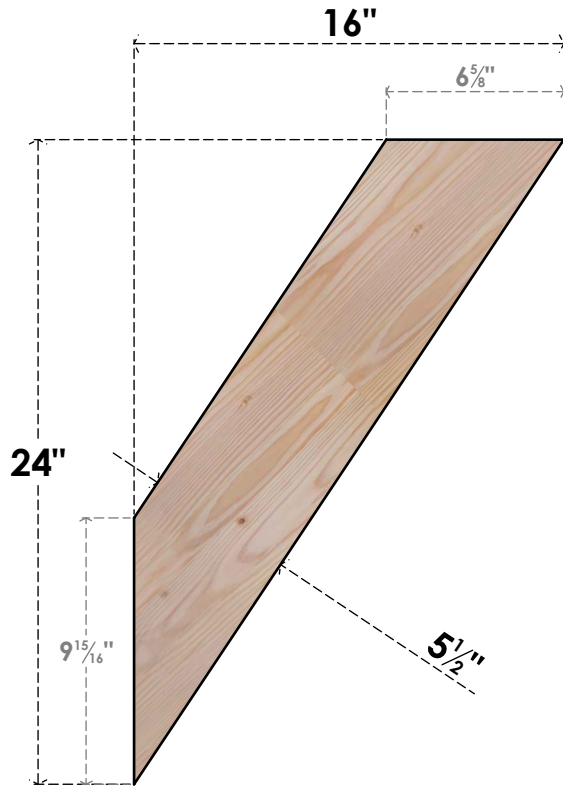

BRC06X16X24TRA00SDF

5 1/2"W X 16"D X 24"H TRADITIONAL SMOOTH BRACE, DOUGLAS FIR

SIDE

FRONT

EKENA MILLWORK
 2300 WEST MAIN ST.
 CLARKSVILLE, TX 75426
 TOLL FREE: 866-607-0453
 WWW.EKENAMILLWORK.COM

NOTES

1. INSTALLATION TO BE COMPLETED IN ACCORDANCE WITH MANUFACTURER'S SPECIFICATIONS.
2. DRAWING MAY NOT BE TO SCALE
3. THIS DRAWING IS INTENDED FOR DESIGN AND PLANNING PURPOSES ONLY.
4. ALL INFORMATION CONTAINED HEREIN WAS CURRENT AT THE TIME OF DEVELOPMENT BUT MUST BE REVIEWED AND APPROVED BY THE PRODUCT MANUFACTURER TO BE CONSIDERED ACCURATE.
5. PRODUCTS ARE NOT KILN DRIED. THIS ITEM IS UNIQUE AND WILL CONTAIN THE NATURAL VARIATIONS THAT THE WOOD SPECIES OFFERS. THIS MAY RESULT IN VARIATIONS UP TO 1/4"