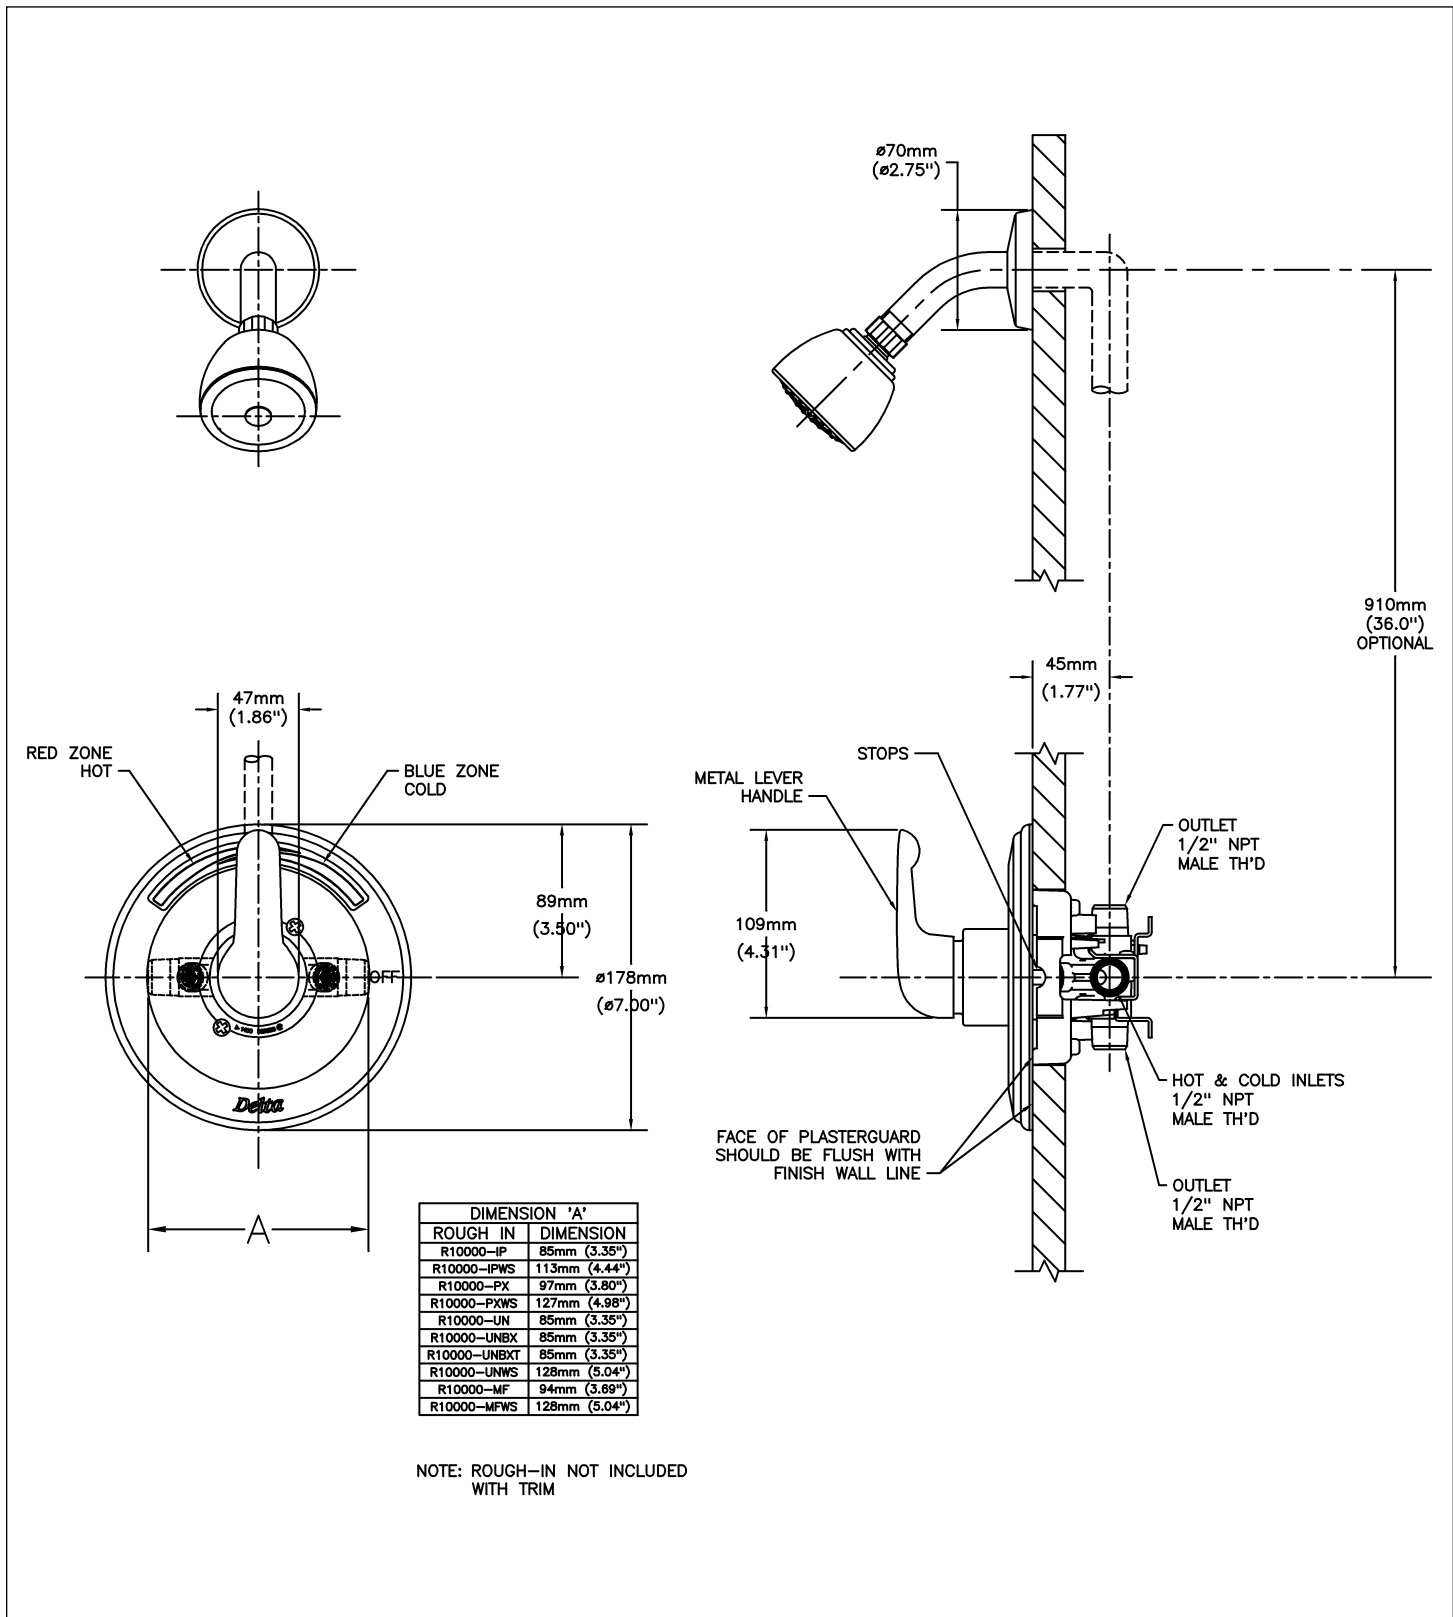

Pressure Balance Mixing - Washerless

Monitor® HDF® 13 Series Trim- Shower valve only
with pressure balance cartridge
metal lever handle
Touch-Clean™ showerhead

Model No: T13291

COMPLIES WITH:

- ASME A112.18.1
- CSA B125
- Wheelchair symbol indicates ADA compliance to ICC / ANSI A117.1
- ASSE 1016
- (Contact Delta Representative for State and/or Local Approvals)

SPECIFICATION:

- Monitor® 13 Series pressure balanced bath mixing valve with Scald-Guard®
- Maintains a balanced pressure of hot and cold water even when a valve is turned on or off elsewhere in the system
- For use with MultiChoice™ Universal rough valve body (R10000 Series)
- Back to back installation capability
- Temperature only controlled with metal lever handle
- Field adjustable to limit handle rotation into hot water zone
- 120° maximum handle rotation
- All parts replaceable from the front of the valve
- Touch Clean™ Showerhead / 1 Spray Pattern
- Red/blue non-removable marking on escutcheon

OPERATION:

- Not Available

(Dimensional drawing on following page)

Delta reserves the right (1) to make changes to specifications and materials, and (2) to change or discontinue models, both without notice or obligation. Dimensions are for reference. Measurement may vary plus or minus 6mm(0.25"). Mounting locations are suggested only. Check with local codes for requirements in your area. This spec was produced April 16, 2021.

Delta reserves the right (1) to make changes to specifications and materials, and (2) to change or discontinue models, both without notice or obligation. Dimensions are for reference. Measurement may vary plus or minus 6mm(0.25"). Mounting locations are suggested only. Check with local codes for requirements in your area. This spec was produced April 16, 2021.