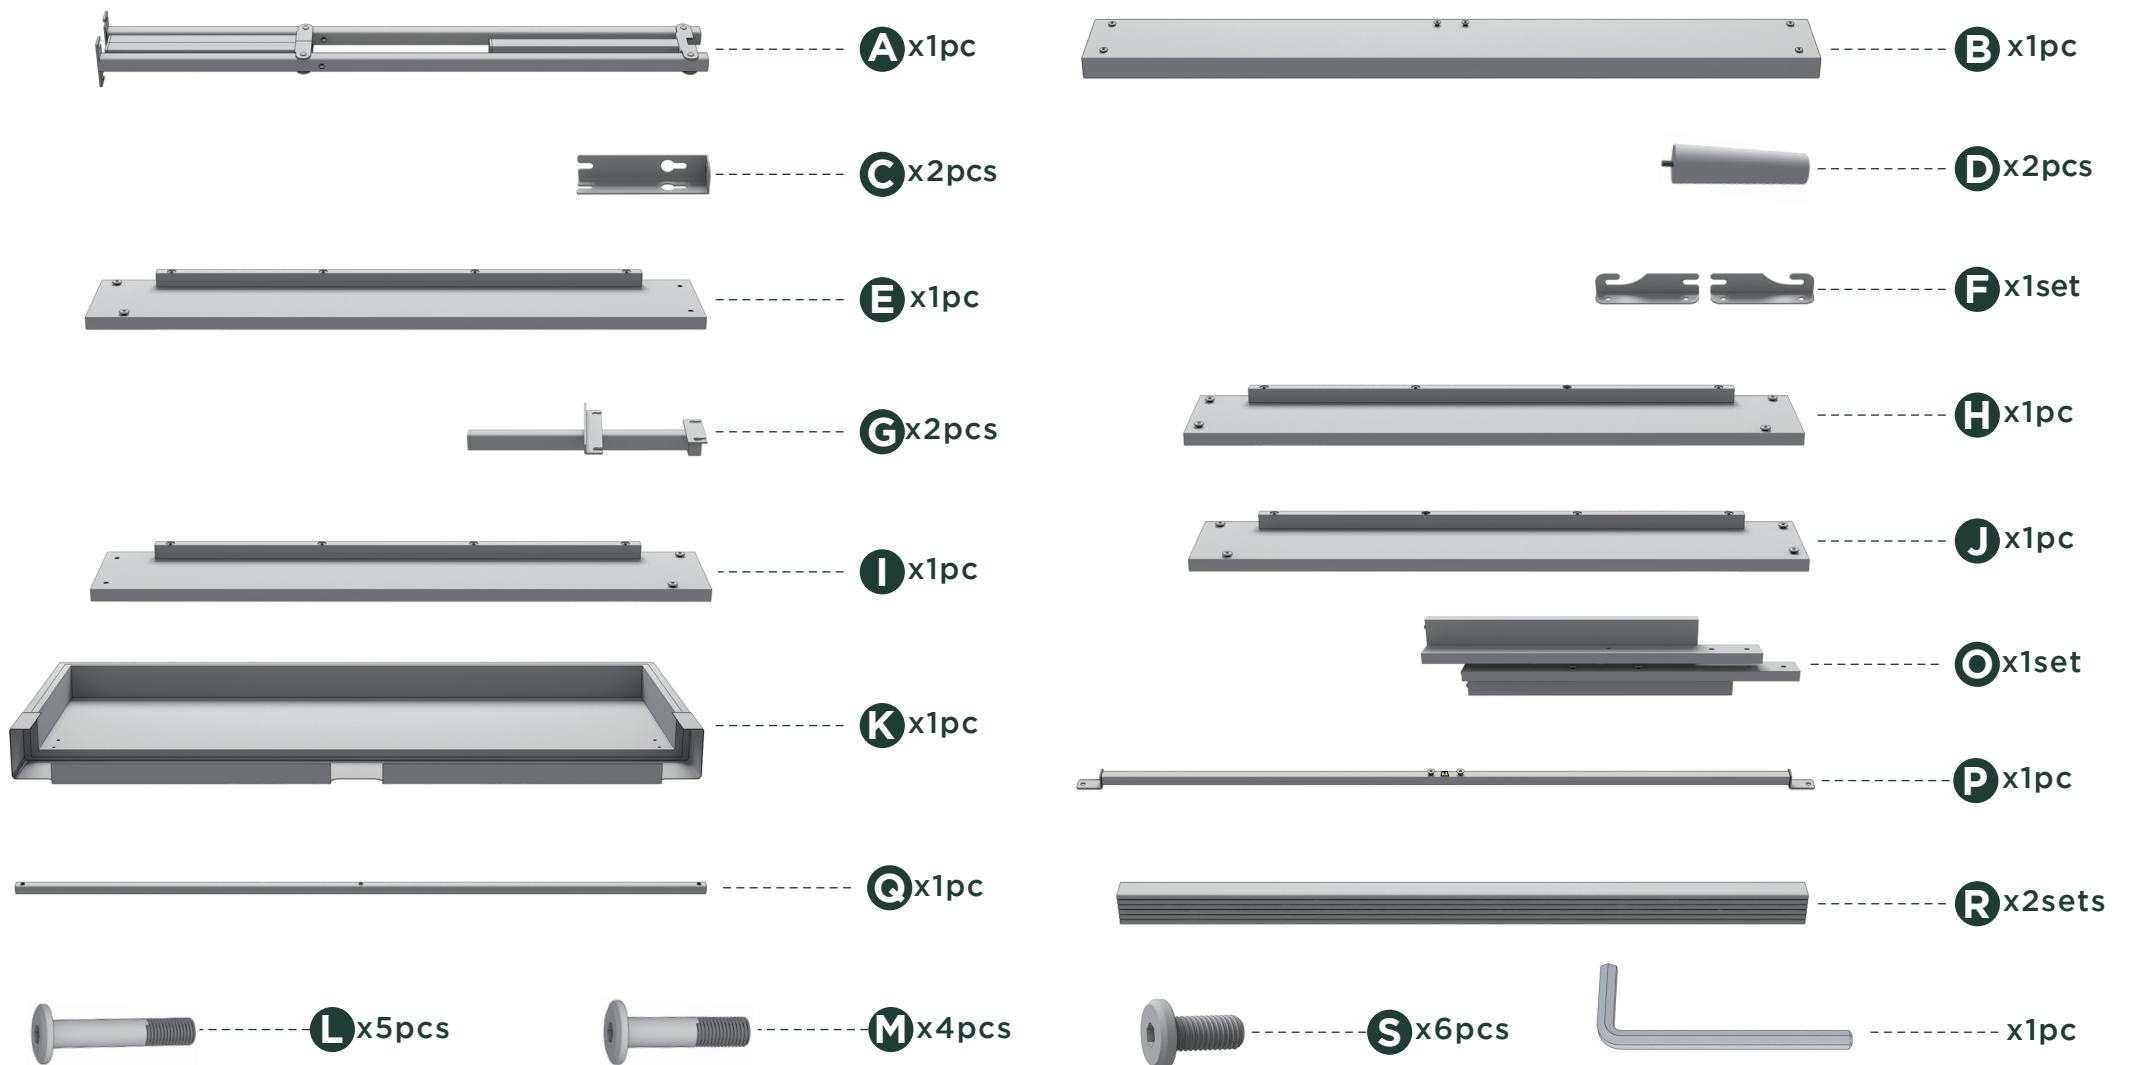

Easy as 1-2-3 Assembly Instruction

Numbers must Match for Secure Assembly

Platform Bed C-2

Components

1

2

3

4

5

6

7

8

9

10

11

12

21

22

23

24