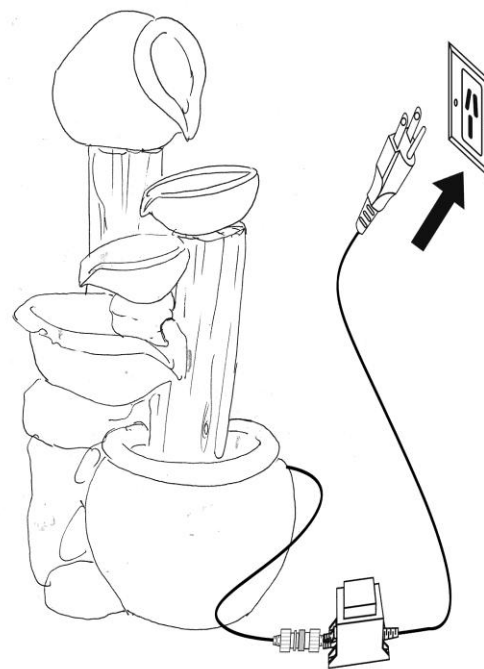

Description: Pots and Bowls fountain with LED light

Replacement part list

Part	Description
1	Pump & Adaptor
2	Led light