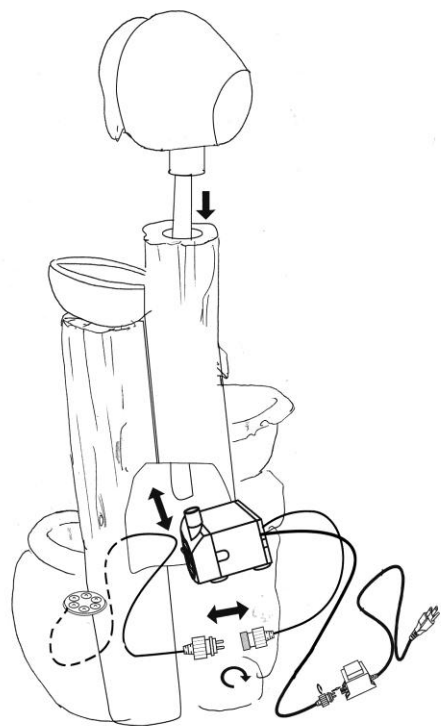

Description: Pots and Bowls fountain with LED light

Replacement part list

Part	Description
1	Pump & Adaptor
2	Led light