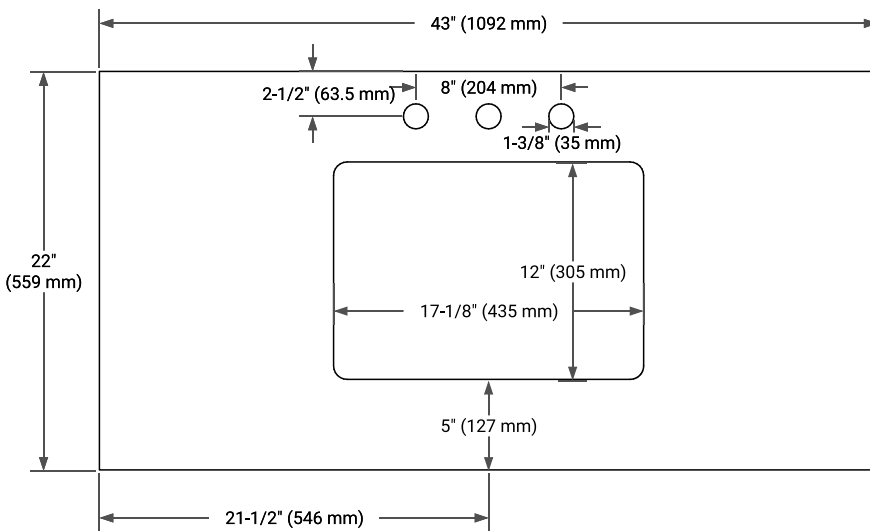

43" SINGLE RECTANGLE SINK COUNTERTOP WITH 0.75 IN. THICKNESS

OVERALL DIMENSIONS

43" W x 22" D x 0.75" H

COUNTERTOP OPTIONS

Carrara Marble

FEATURES

- Solid countertop with mitered edges & seams
- Undermount white rectangular sink
- Pre-drilled for 8" widespread faucet

INCLUDED

- Countertop
- Matching Backsplash
- Rectangle Sink

COUNTERTOP PLAN VIEW

EDGE SIDE VIEW

THREE DIMENSIONAL COUNTERTOP VIEW