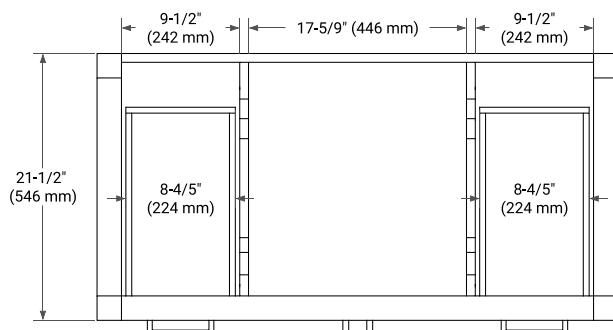

42" SINGLE SINK BASE CABINET

BASE CABINET DIMENSIONS

42" W x 21.5" D x 34.5" H

FEATURES

- Solid wood frame & plywood panels
- Dovetail drawers and joints
- Soft closing doors & drawers

HARDWARE FINISHES*

Brushed Nickel Satin Brass Matte Black Polished Chrome

43" SINGLE RECTANGLE SINK COUNTERTOP WITH 0.75 IN. THICKNESS

OVERALL DIMENSIONS

43" W x 22" D x 0.75" H

COUNTERTOP OPTIONS

Carrara Marble

FEATURES

- Solid countertop with mitered edges & seams
- Undermount white rectangular sink
- Pre-drilled for 8" widespread faucet

INCLUDED

- Countertop
- Matching Backsplash
- Rectangle Sink

COUNTERTOP PLAN VIEW

EDGE SIDE VIEW

THREE DIMENSIONAL COUNTERTOP VIEW