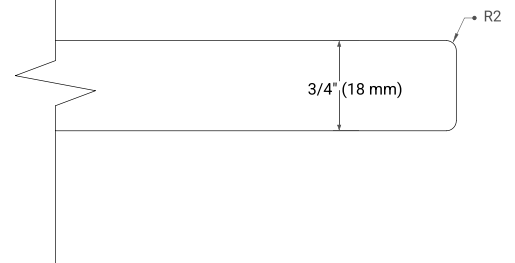

43" SINGLE RECTANGLE SINK COUNTERTOP WITH 0.75 IN. THICKNESS

OVERALL DIMENSIONS

43" W x 22" D x 0.75" H

COUNTERTOP OPTIONS

Carrara Marble

FEATURES

- Solid countertop with mitered edges & seams
- Undermount white rectangular sink
- Pre-drilled for 8" widespread faucet

INCLUDED

- Countertop
- Matching Backsplash
- Rectangle Sink

COUNTERTOP PLAN VIEW

EDGE SIDE VIEW

THREE DIMENSIONAL COUNTERTOP VIEW