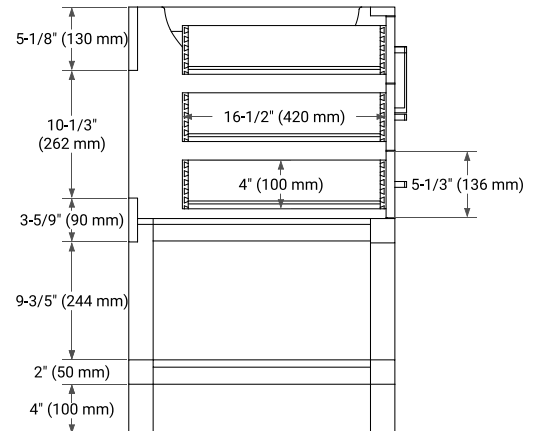

42" SINGLE SINK BASE CABINET

BASE CABINET DIMENSIONS

42" W x 21.5" D x 34.5" H

FEATURES

- Solid wood frame & plywood panels
- Dovetail drawers and joints
- Soft closing doors & drawers

HARDWARE FINISHES*

Brushed Nickel Satin Brass Matte Black Polished Chrome

43" SINGLE RECTANGLE SINK COUNTERTOP WITH 0.75 IN. THICKNESS

OVERALL DIMENSIONS

43" W x 22" D x 0.75" H

COUNTERTOP OPTIONS

Carrara Marble

FEATURES

- Solid countertop with mitered edges & seams
- Undermount white rectangular sink
- Pre-drilled for 8" widespread faucet

INCLUDED

- Countertop
- Matching Backsplash
- Rectangle Sink

COUNTERTOP PLAN VIEW

EDGE SIDE VIEW

THREE DIMENSIONAL COUNTERTOP VIEW