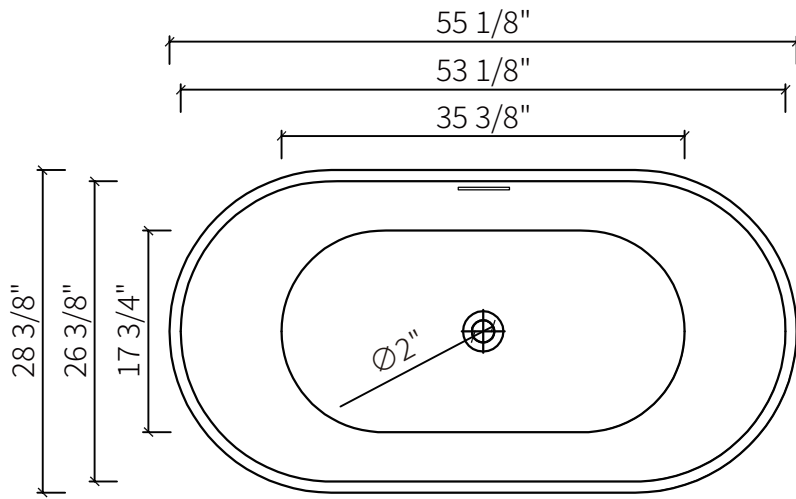

Dimension/Specification

Extensive Drain Pipe

Sku RX-A02-55