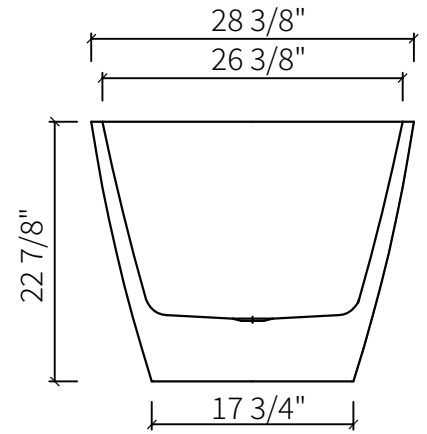

Dimension/Specification

Extensive Drain Pipe

Sku RX-A02-55