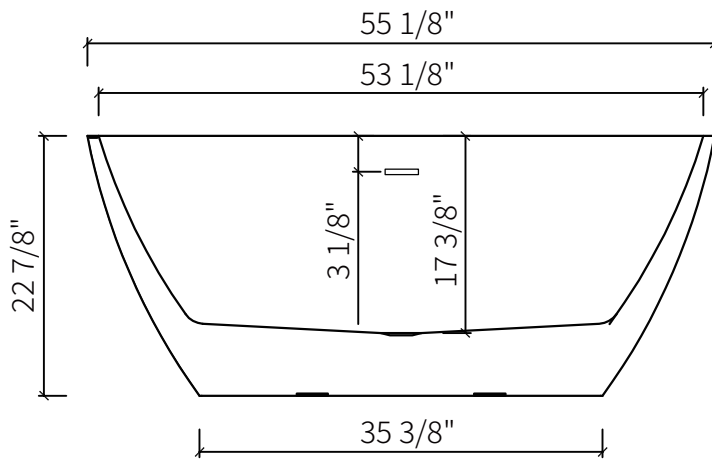

Dimension/Specification

Extensive Drain Pipe

Sku RX-A02-55