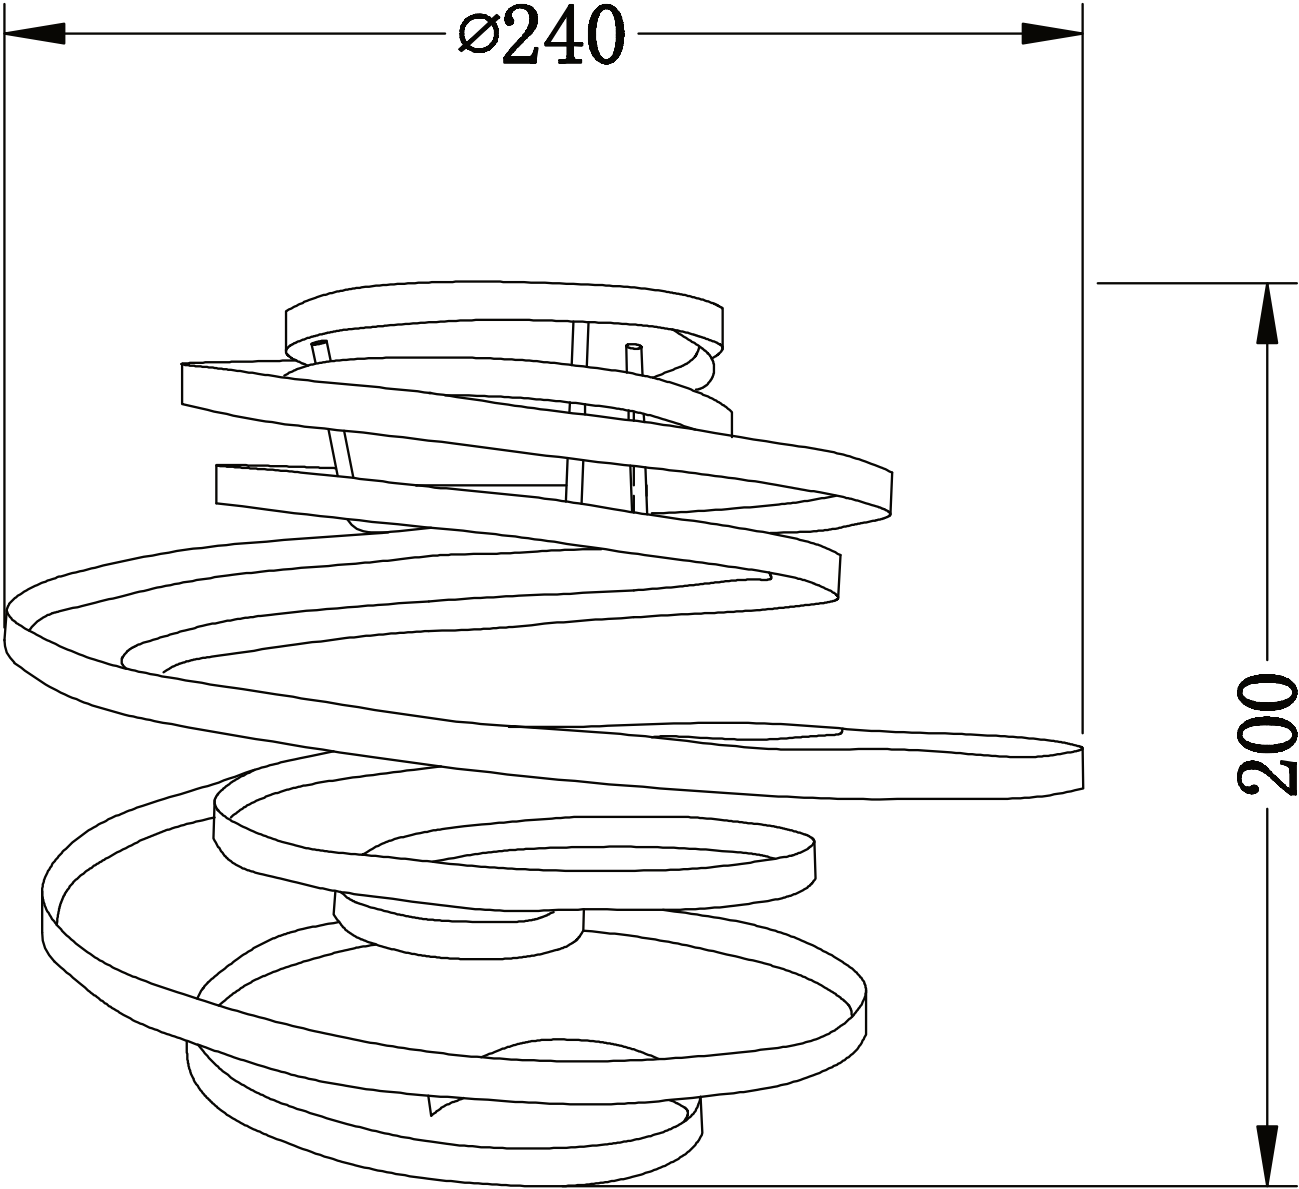

CERTIFICATION