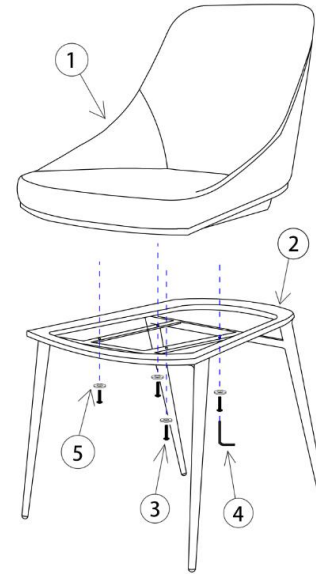

ASSEMBLY INSTRUCTIONS.

DINING CHAIR GREEN VELVET

THANK YOU FOR YOUR PURCHASE!

PARTS AND HARDWARE.

1 SEAT x 1

2 LEG x 1

3 BOLT M6-40 x 4

4 ALLEN KEY M4 x 1

5 FLAT WASHER x 4

NOTES.

Thank you for purchasing this quality product! Be sure to check all packing material carefully for small part that may have come loose inside the carton during shipping.

CAUTION: The item is heavy, assembly should be performed by two people.

STEP 1.

STEP 2.