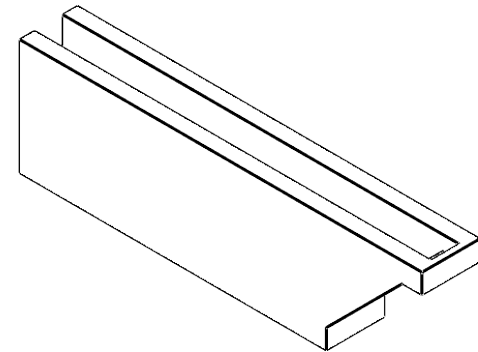

# ITEM NUMBER: RFTURO040X08000X28000X008BUR00RCPR

4"W X 8"H X 28"L TIMBERTHANE ROUGH CEDAR BURLINGTON FAUX WOOD OPEN RAFTER TAIL, 8"L END, PRIMED TAN

**SIDE PROFILE**

**FRONT PROFILE**

**ISOMETRIC**

GENERATED DATE : 03/02/2023

EKENA MILLWORK  
2300 WEST MAIN ST.  
CLARKSVILLE, TX 75426  
TOLL FREE: 866-607-0453  
WWW.EKENAMILLWORK.COM

NOTES

1. INSTALLATION TO BE COMPLETED IN ACCORDANCE WITH MANUFACTURER'S SPECIFICATIONS.
2. DRAWING MAY NOT BE TO SCALE
3. THIS DRAWING IS INTENDED FOR DESIGN AND PLANNING PURPOSES ONLY.
4. ALL INFORMATION CONTAINED HEREIN WAS CURRENT AT THE TIME OF DEVELOPMENT BUT MUST BE REVIEWED AND APPROVED BY THE PRODUCT MANUFACTURER TO BE CONSIDERED ACCURATE.
5. TIMBERTHANE ARCHITECTURAL PRODUCTS ARE MADE FROM HIGH DENSITY URETHANE AND COME FACTORY PRIMED