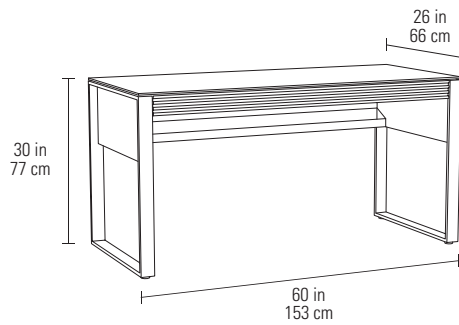

## 6501 DESK

A welcome addition to the popular Corridor Office family, the 6501 Desk is ideally-sized for home and small office use.

Dimensions 30H x 60 x 26 in | 77H x 153 x 66 cm  
Weight 137 lbs | 62 kg

The drawer's face flips down to reveal a fully-lined keyboard drawer, serving as a mousepad and keeping contents secure. Two side compartments keep smaller items from rolling around.

6501 Desk pairs perfectly with the Corridor Mobile File Pedestal and Multifunction Cabinet