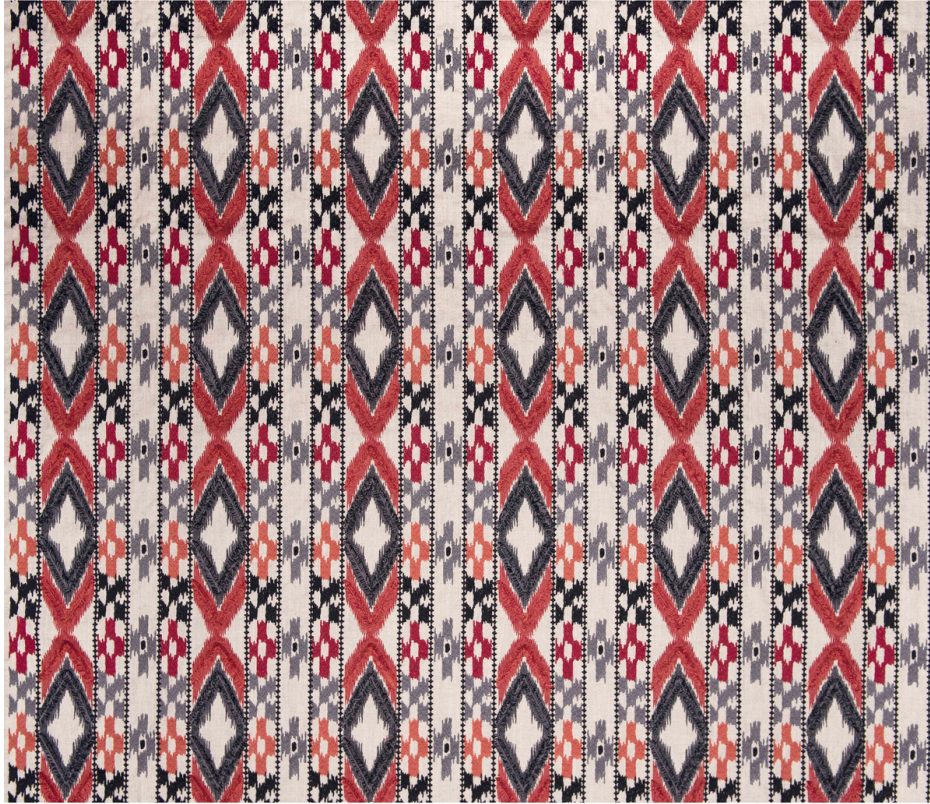

Queen - Rojo/Gris  
SKU: GDT5403.2.0

kravet

SKU: **GDT5403.2.0**

Repeat UOM: **in in (0 cm)**

Horizontal Repeat: **8.94 in (22.71 cm)**

Type: **Embroidery**

Railroaded: **No**

Width: **53.5 in (135.89 cm)**

Vertical Repeat: **12.2 in (30.99 cm)**

Brand: **Gaston Y Daniela**

Finish: **Embroidered**

End Use: **Upholstery**

Composition: **Cotton - 46%, Viscose - 38%, Linen - 16%**

KRAVET INC. © 2023

kravet.com | customer.service@kravet.com | (800) 645-9068