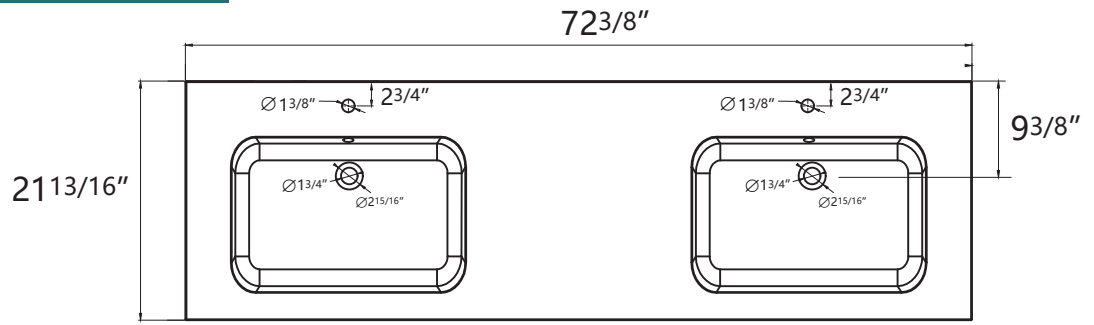

ZEAFIVE®

DIMENSION DETAILS BATHROOM VANITY

✉ Email: service@bestgosupplychaininc.com

RIO 72"

PRODUCT
INSTRUCTION
VIDEO

COUNTERTOP SIZE

Top View

Front View

Side View

VANITY SIZE

Front View

Side View