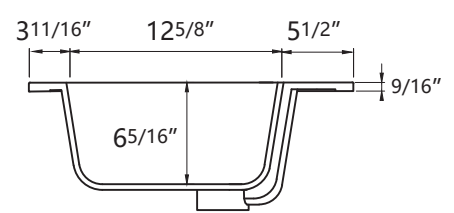

ZEAFIVE®

DIMENSION DETAILS BATHROOM VANITY

✉ Email: service@bestgosupplychaininc.com

RIO 72"

PRODUCT
INSTRUCTION
VIDEO

COUNTERTOP SIZE

Top View

Front View

Side View

VANITY SIZE

Front View

Side View