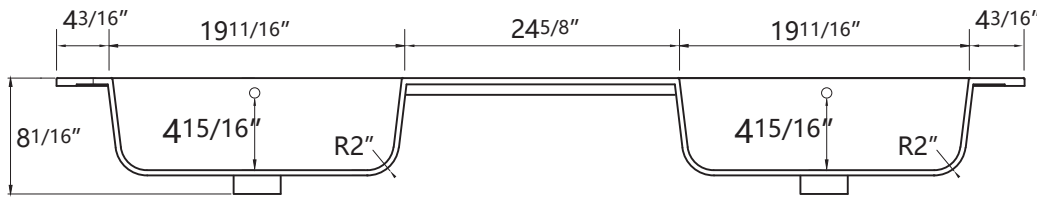

ZEAFIVE®

DIMENSION DETAILS BATHROOM VANITY

✉ Email: service@bestgosupplychaininc.com

RIO 72"

PRODUCT
INSTRUCTION
VIDEO

COUNTERTOP SIZE

Top View

Front View

Side View

VANITY SIZE

Front View

Side View