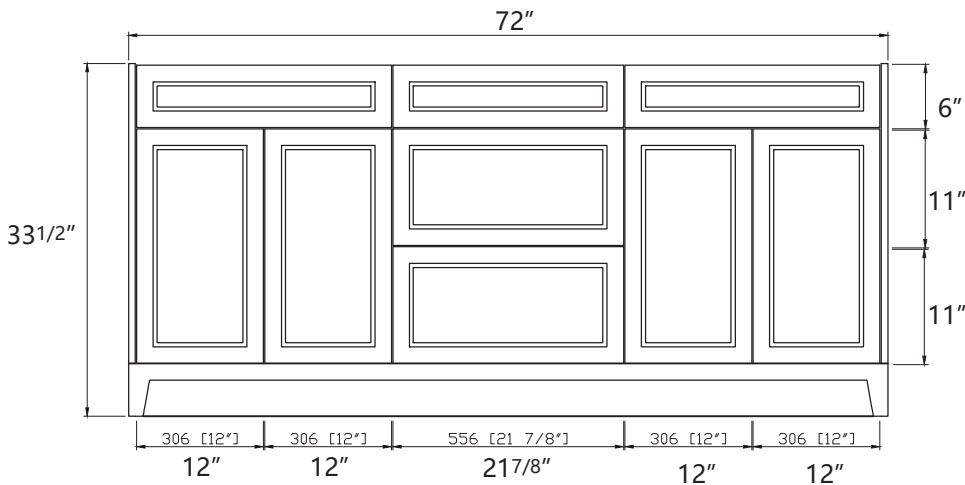

ZEAFIVE®

DIMENSION DETAILS BATHROOM VANITY

✉ Email: service@bestgosupplychaininc.com

RIO 72"

PRODUCT
INSTRUCTION
VIDEO

COUNTERTOP SIZE

Top View

Front View

Side View

VANITY SIZE

Front View

Side View