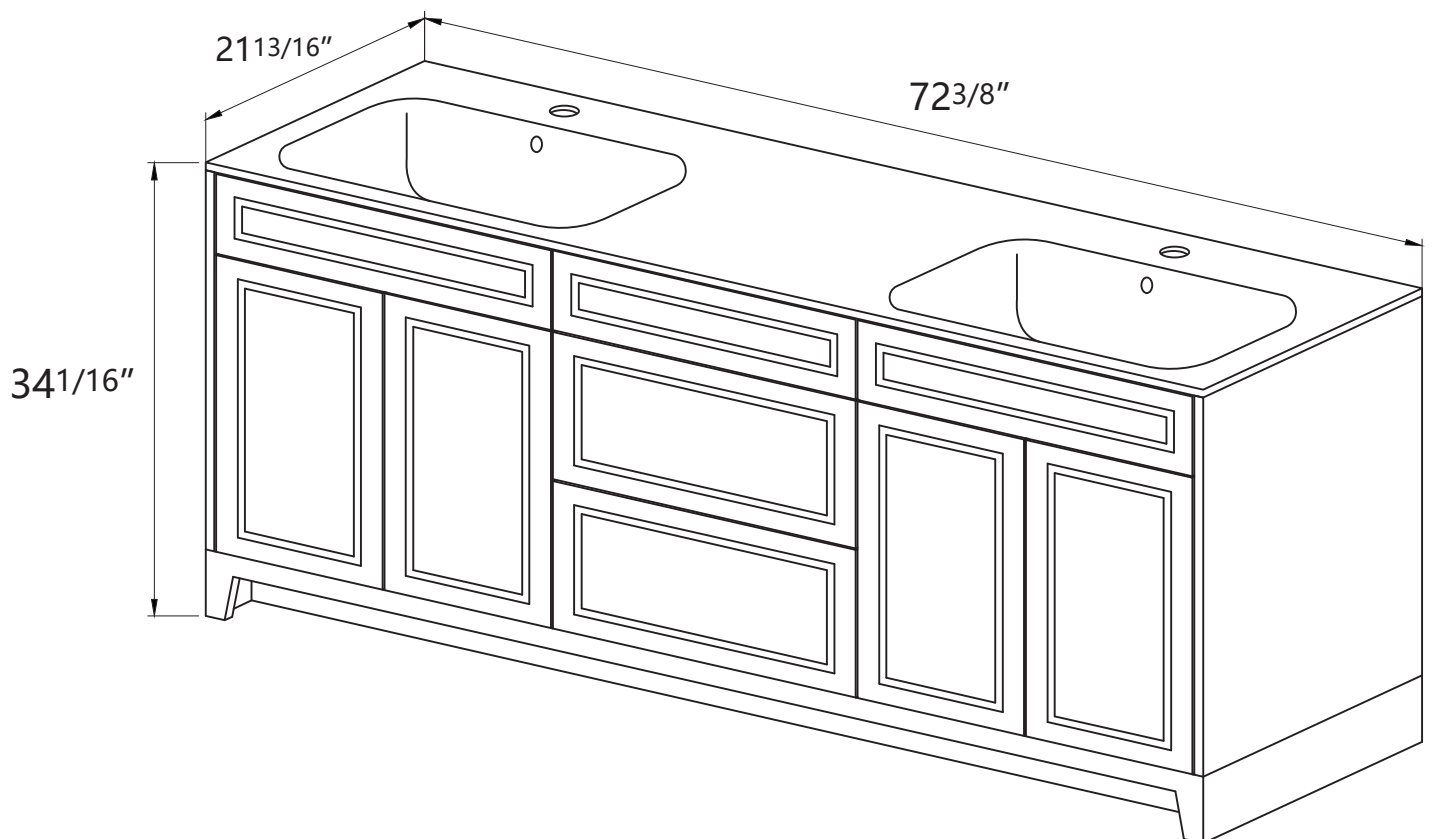

ZEAFIVE®

DIMENSION DETAILS BATHROOM VANITY

✉ Email: service@bestgosupplychaininc.com

RIO 72"

PRODUCT
INSTRUCTION
VIDEO

COUNTERTOP SIZE

Top View

Front View

Side View

VANITY SIZE

Front View

Side View