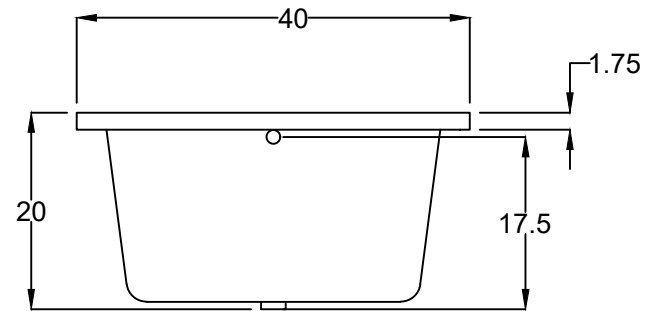

Optional Equipment Dimensions

- Whirlpool Pump: 12"(H) x 16"(L)
- Thermal Air Blower: 5"(H) x 11"(L)
- Hydro Fusion: 7"(H) x 15.5"(L)
- Hydro Indulge: 11"(H) x 19"(L)

HYDRO SYSTEMS, INC.

29132 Avenue Paine, Valencia, CA 91355
661.775.0686, fax 661.775.0668, www.hydrossystem.com

Date: February 27, 2020 Rev: 2

Scale: None Date:

Material: Acrylic and Fiberglass, 1/4" nominal thickness