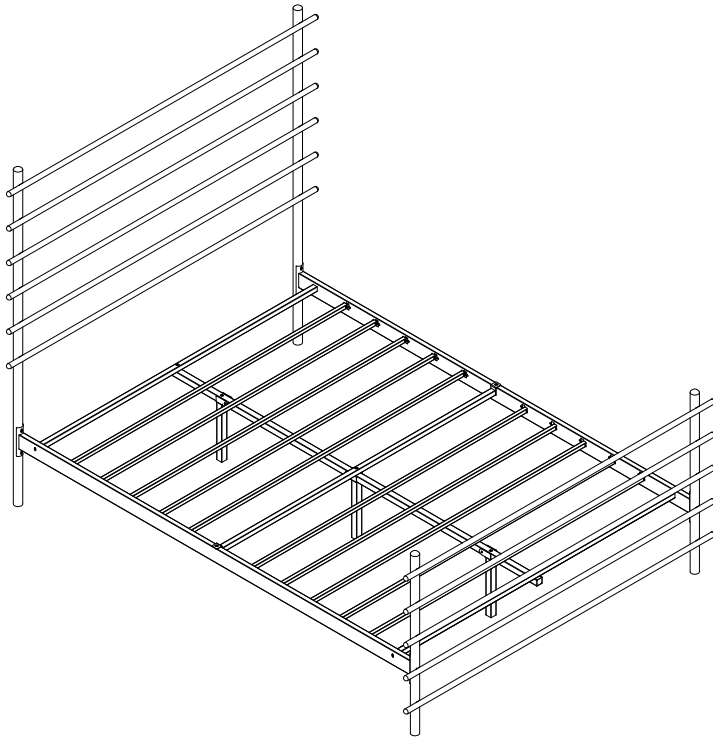

ASSEMBLY INSTRUCTION

NOTES:

- The item is only intended to be used indoors. The product must be assembled and used in accordance with the provisions of the manual.
- It is recommended that assembly is undertaken by about 2 adults. Please read assembly instructions before assembly and strictly adhere to each step outlined. Estimated assembly time is 30 minutes.

WARNING:

- **WARNING FOR YOUNG CHILDREN** - This product contains small components, please ensure that they are kept away from small children while assembling.

1

PARTS LIST

Minimum two person assembly

2

PARTS LIST