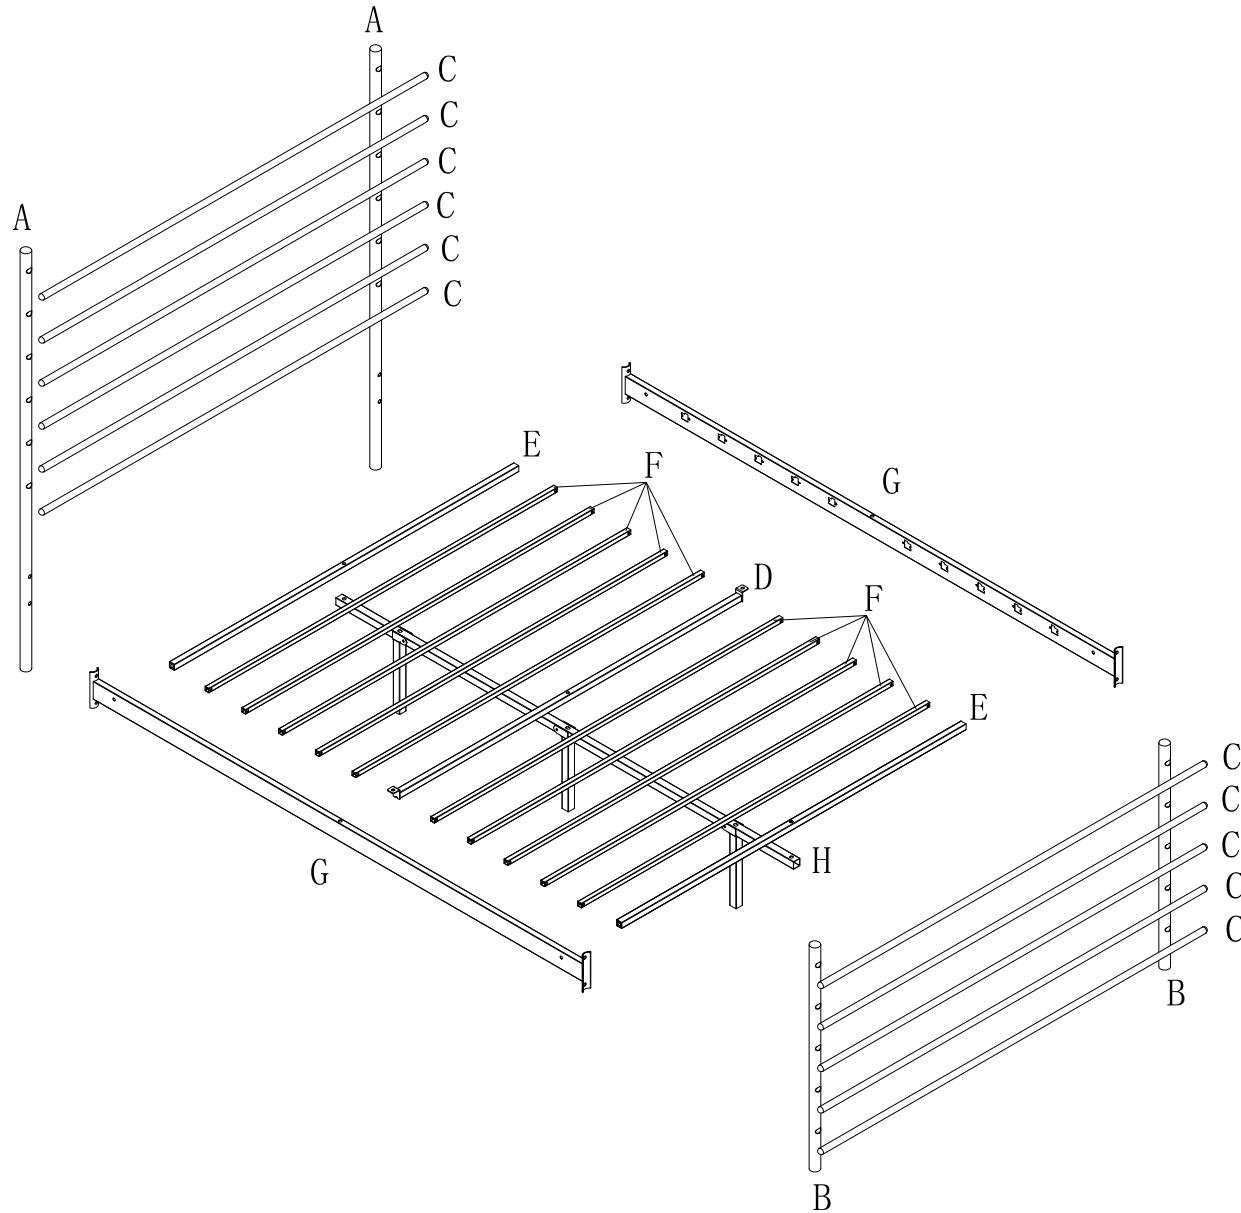

1

PARTS LIST

Minimum two person assembly