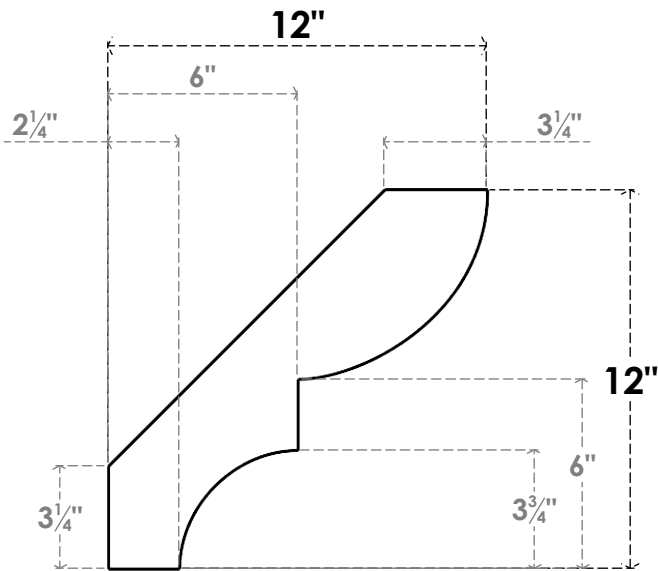

ITEM NUMBER: BRCURO030X12000X12000RIDRCPR

3"W X 12"D X 12"H RIDGEWOOD ROUGH CEDAR WOODGRAIN OPEN
TIMBERTHANE BRACE, PRIMED TAN

SIDE PROFILE

FRONT PROFILE

ISOMETRIC

EKENA MILLWORK
2300 WEST MAIN ST.
CLARKSVILLE, TX 75426
TOLL FREE: 866-607-0453
WWW.EKENAMILLWORK.COM

NOTES

1. INSTALLATION TO BE COMPLETED IN ACCORDANCE WITH MANUFACTURER'S SPECIFICATIONS.
2. DRAWING MAY NOT BE TO SCALE
3. THIS DRAWING IS INTENDED FOR DESIGN AND PLANNING PURPOSES ONLY.
4. ALL INFORMATION CONTAINED HEREIN WAS CURRENT AT THE TIME OF DEVELOPMENT BUT MUST BE REVIEWED AND APPROVED BY THE PRODUCT MANUFACTURER TO BE CONSIDERED ACCURATE.
5. TIMBERTHANE ARCHITECTURAL PRODUCTS ARE MADE FROM HIGH DENSITY URETHANE AND COME FACTORY PRIMED