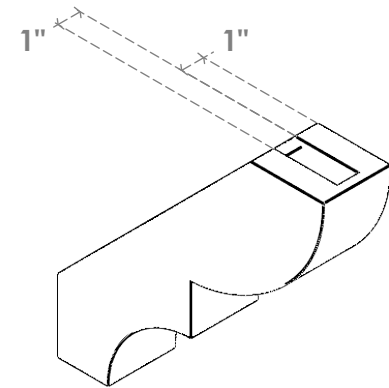

ITEM NUMBER: BRCURO030X12000X12000RIDRCPR

3"W X 12"D X 12"H RIDGEWOOD ROUGH CEDAR WOODGRAIN OPEN
TIMBERTHANE BRACE, PRIMED TAN

SIDE PROFILE

FRONT PROFILE

ISOMETRIC

EKENA MILLWORK
2300 WEST MAIN ST.
CLARKSVILLE, TX 75426
TOLL FREE: 866-607-0453
WWW.EKENAMILLWORK.COM

NOTES

1. INSTALLATION TO BE COMPLETED IN ACCORDANCE WITH MANUFACTURER'S SPECIFICATIONS.
2. DRAWING MAY NOT BE TO SCALE
3. THIS DRAWING IS INTENDED FOR DESIGN AND PLANNING PURPOSES ONLY.
4. ALL INFORMATION CONTAINED HEREIN WAS CURRENT AT THE TIME OF DEVELOPMENT BUT MUST BE REVIEWED AND APPROVED BY THE PRODUCT MANUFACTURER TO BE CONSIDERED ACCURATE.
5. TIMBERTHANE ARCHITECTURAL PRODUCTS ARE MADE FROM HIGH DENSITY URETHANE AND COME FACTORY PRIMED