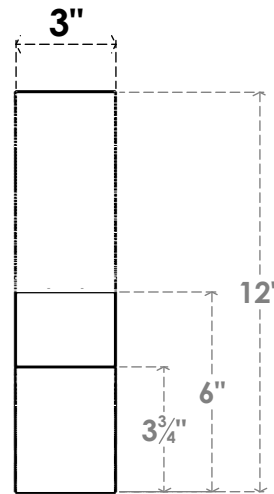

ITEM NUMBER: BRCURO030X12000X12000RIDRCPR

3"W X 12"D X 12"H RIDGEWOOD ROUGH CEDAR WOODGRAIN OPEN
TIMBERTHANE BRACE, PRIMED TAN

SIDE PROFILE

FRONT PROFILE

ISOMETRIC

EKENA MILLWORK
2300 WEST MAIN ST.
CLARKSVILLE, TX 75426
TOLL FREE: 866-607-0453
WWW.EKENAMILLWORK.COM

NOTES

1. INSTALLATION TO BE COMPLETED IN ACCORDANCE WITH MANUFACTURER'S SPECIFICATIONS.
2. DRAWING MAY NOT BE TO SCALE
3. THIS DRAWING IS INTENDED FOR DESIGN AND PLANNING PURPOSES ONLY.
4. ALL INFORMATION CONTAINED HEREIN WAS CURRENT AT THE TIME OF DEVELOPMENT BUT MUST BE REVIEWED AND APPROVED BY THE PRODUCT MANUFACTURER TO BE CONSIDERED ACCURATE.
5. TIMBERTHANE ARCHITECTURAL PRODUCTS ARE MADE FROM HIGH DENSITY URETHANE AND COME FACTORY PRIMED