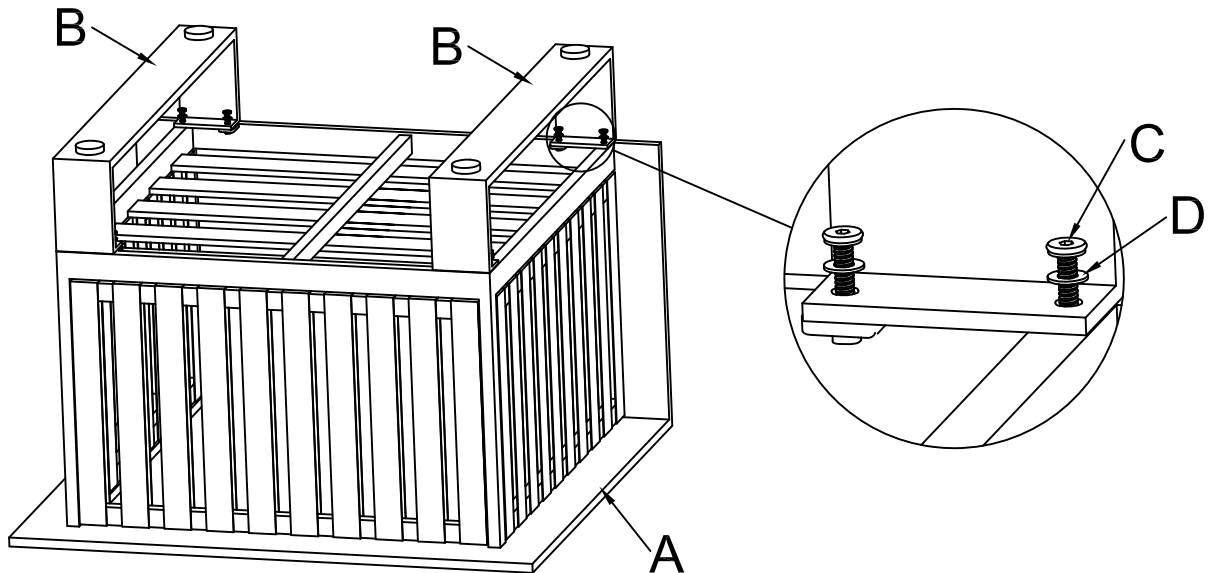

ASSEMBLING INSTRUCTION

LOUNGE CHAIR 84X80XH68.5 (21862NF/21863NF)

A		1pc
B		2pcs
C	 M6*18	8pcs

D	 M6	8pcs
E		1pc

Note: first screw all bolts in by hand, before tightening.

①

②