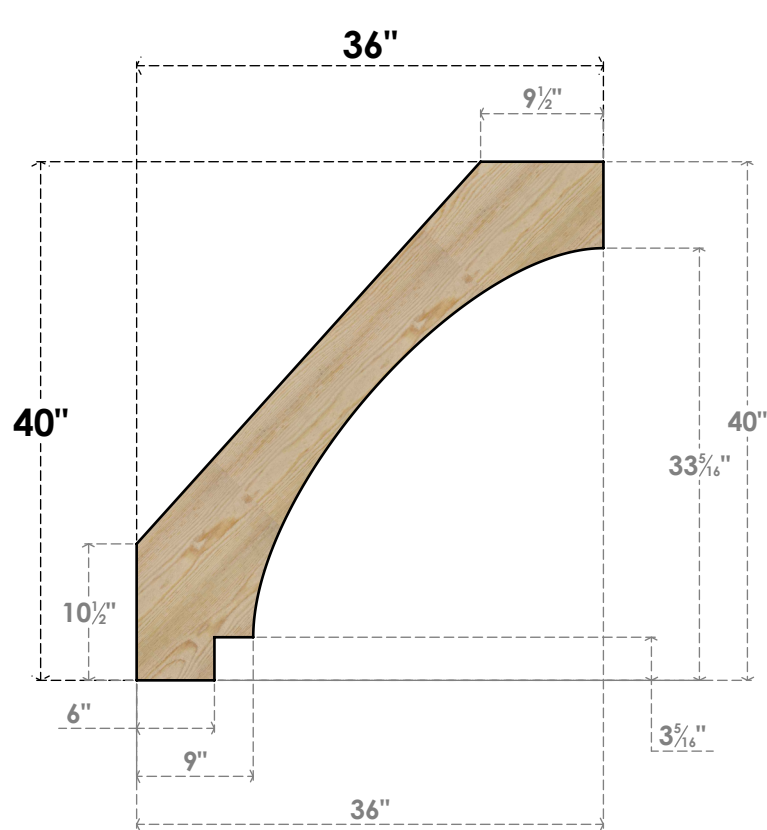

BRC04X36X40IMP00RDF

4"W X 36"D X 40"H IMPERIAL ROUGH SAWN BRACE, DOUGLAS FIR

SIDE

FRONT

EKENA MILLWORK
 2300 WEST MAIN ST.
 CLARKSVILLE, TX 75426
 TOLL FREE: 866-607-0453
 WWW.EKENAMILLWORK.COM

NOTES

1. INSTALLATION TO BE COMPLETED IN ACCORDANCE WITH MANUFACTURER'S SPECIFICATIONS.
2. DRAWING MAY NOT BE TO SCALE
3. THIS DRAWING IS INTENDED FOR DESIGN AND PLANNING PURPOSES ONLY.
4. ALL INFORMATION CONTAINED HEREIN WAS CURRENT AT THE TIME OF DEVELOPMENT BUT MUST BE REVIEWED AND APPROVED BY THE PRODUCT MANUFACTURER TO BE CONSIDERED ACCURATE.
5. PRODUCTS ARE NOT KILN DRIED. THIS ITEM IS UNIQUE AND WILL CONTAIN THE NATURAL VARIATIONS THAT THE WOOD SPECIES OFFERS. THIS MAY RESULT IN VARIATIONS UP TO 1/4"