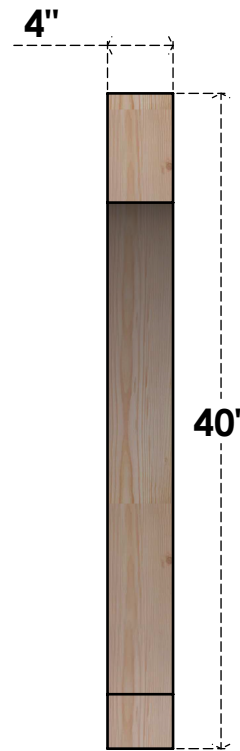

BRC04X36X40IMP00RDF

4"W X 36"D X 40"H IMPERIAL ROUGH SAWN BRACE, DOUGLAS FIR

SIDE

FRONT

EKENA MILLWORK
 2300 WEST MAIN ST.
 CLARKSVILLE, TX 75426
 TOLL FREE: 866-607-0453
 WWW.EKENAMILLWORK.COM

NOTES

1. INSTALLATION TO BE COMPLETED IN ACCORDANCE WITH MANUFACTURER'S SPECIFICATIONS.
2. DRAWING MAY NOT BE TO SCALE
3. THIS DRAWING IS INTENDED FOR DESIGN AND PLANNING PURPOSES ONLY.
4. ALL INFORMATION CONTAINED HEREIN WAS CURRENT AT THE TIME OF DEVELOPMENT BUT MUST BE REVIEWED AND APPROVED BY THE PRODUCT MANUFACTURER TO BE CONSIDERED ACCURATE.
5. PRODUCTS ARE NOT KILN DRIED. THIS ITEM IS UNIQUE AND WILL CONTAIN THE NATURAL VARIATIONS THAT THE WOOD SPECIES OFFERS. THIS MAY RESULT IN VARIATIONS UP TO 1/4"