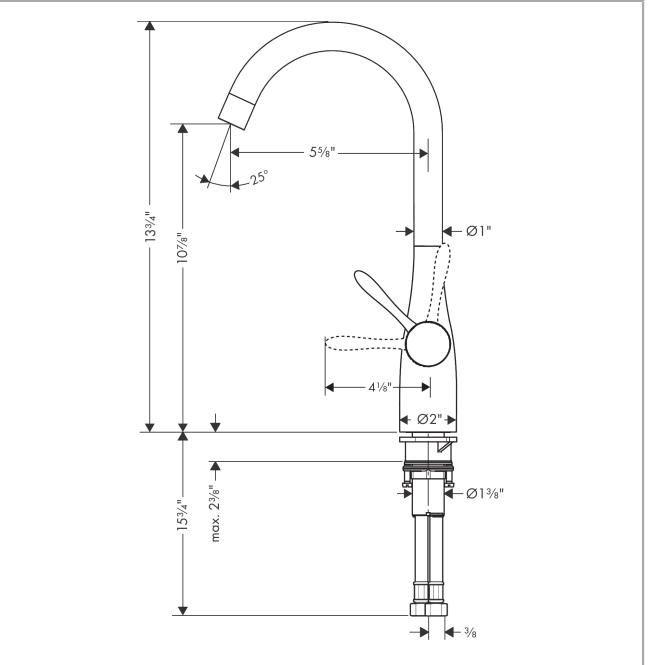

**Allegro E
Bar Faucet, 1.5 GPM**

Finishes : **chrome** Part no. : **14801001**

Description

Features

- Swivel range 360°
- Aerated spray
- deck mounted
- Flow: 1.5 GPM (5.7 L/Min)
- Ceramic cartridge
- 3/8" connections

Item details

List Price \$ 562.00

Technology

Compliance

Product image

Scale drawing

Allegro E
Bar Faucet, 1.5 GPM

Finishes : **chrome** Part no. : **14801001**

Exploded drawing

Year of production: >08/08

Allegro E
Bar Faucet, 1.5 GPM

Finishes : **chrome** Part no. : **14801001**

Spare parts list

Year of production: >08/08

Pos.	Description	Part no.	Price	PU
1	handle	98597001	-	1
2	flange	96468000	-	1
3	nut	96461000	-	1
4	cartridge, assy	92730000	-	1
5	fixing set (Ø 34)	95049000	-	1
6	connection hose 17½" M10x1 3/8"	94071001	-	1
7	seal	95008000	-	1
8	sealing set	92646000	-	1
9	screw	97662000	-	1
a	aerator M22x1 (5 l/min)	95455000	-	1