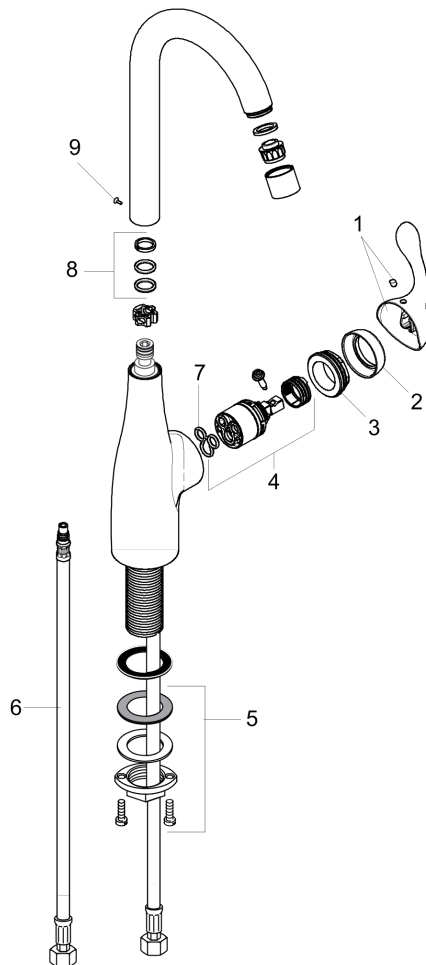

**Allegro E
Bar Faucet, 1.5 GPM**

Finishes : **chrome** Part no. : **14801001**

Description

Features

- Swivel range 360°
- Aerated spray
- deck mounted
- Flow: 1.5 GPM (5.7 L/Min)
- Ceramic cartridge
- 3/8" connections

Item details

List Price \$ 562.00

Technology

Compliance

Product image

Scale drawing

Allegro E
Bar Faucet, 1.5 GPM

Finishes : **chrome** Part no. : **14801001**

Exploded drawing

Year of production: >08/08

Allegro E
Bar Faucet, 1.5 GPM

Finishes : **chrome** Part no. : **14801001**

Spare parts list

Year of production: >08/08

Pos.	Description	Part no.	Price	PU
1	handle	98597001	-	1
2	flange	96468000	-	1
3	nut	96461000	-	1
4	cartridge, assy	92730000	-	1
5	fixing set (Ø 34)	95049000	-	1
6	connection hose 17½" M10x1 3/8"	94071001	-	1
7	seal	95008000	-	1
8	sealing set	92646000	-	1
9	screw	97662000	-	1
a	aerator M22x1 (5 l/min)	95455000	-	1