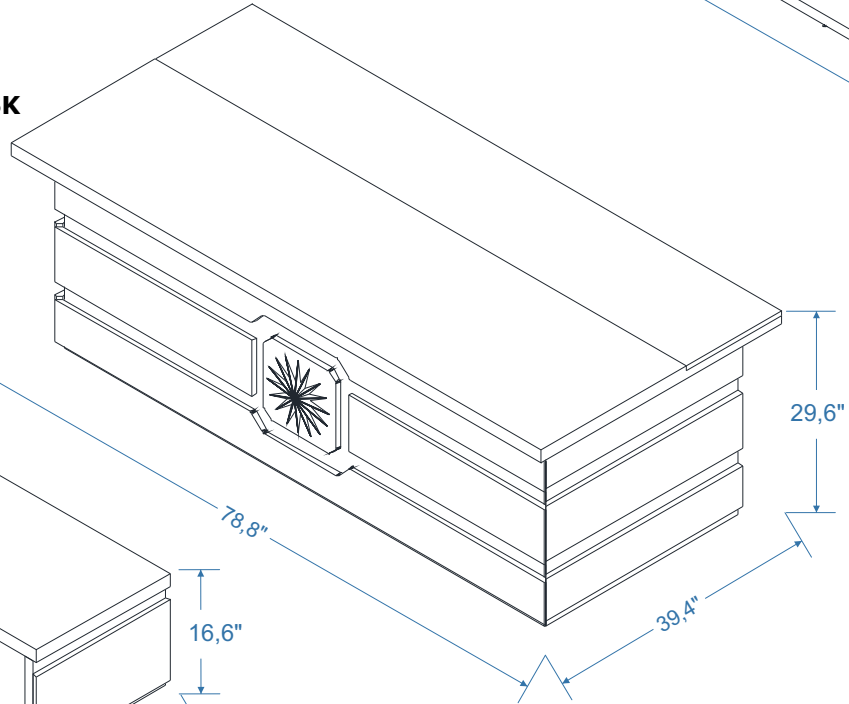

ARMA OFFICE FURNITURE SET

OFFICE DESK: 78,8" L x 39,4" W x 29,6" H

COFFEE TABLE: 31,5" L x 21,7" W x 16,6" H

CREDENZA: 37,5" L x 21,7" W x 29,6" H

HUTCH: 82,7" L x 15,8" W x 35,9" H

OFFICE DESK

COFFEE TABLE