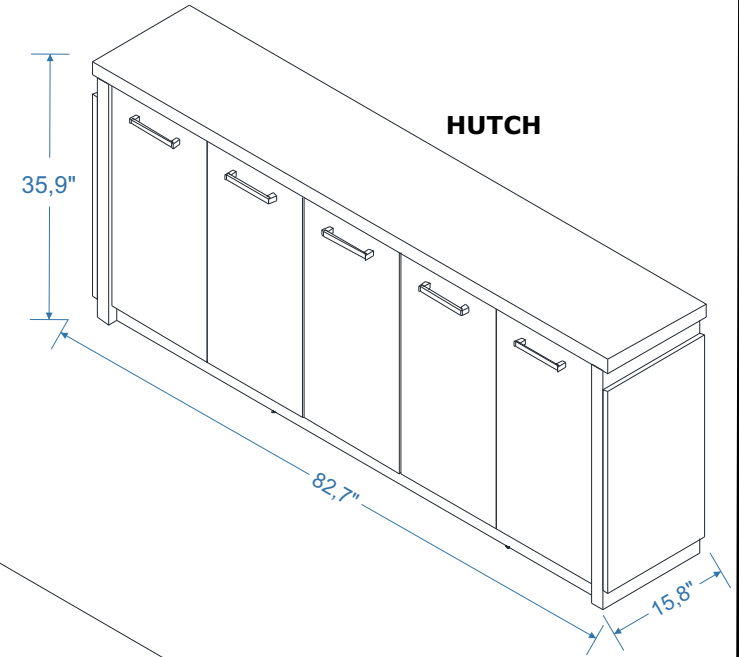

ARMA OFFICE FURNITURE SET

OFFICE DESK: 78,8" L x 39,4" W x 29,6" H

COFFEE TABLE: 31,5" L x 21,7" W x 16,6" H

CREDENZA: 37,5" L x 21,7" W x 29,6" H

HUTCH: 82,7" L x 15,8" W x 35,9" H

OFFICE DESK

COFFEE TABLE