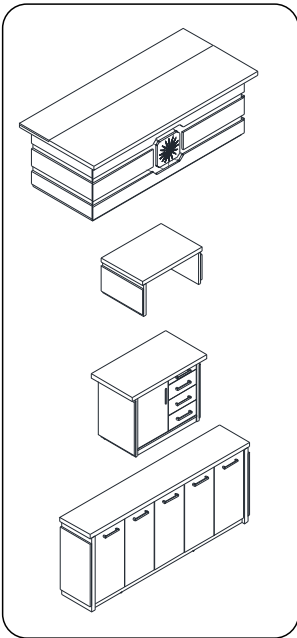

ARMA OFFICE FURNITURE SET

OFFICE DESK: 78,8" L x 39,4" W x 29,6" H

COFFEE TABLE: 31,5" L x 21,7" W x 16,6" H

CREDENZA: 37,5" L x 21,7" W x 29,6" H

HUTCH: 82,7" L x 15,8" W x 35,9" H

OFFICE DESK

COFFEE TABLE