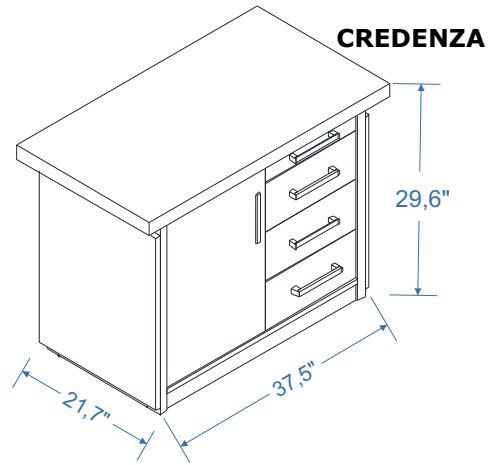

ARMA OFFICE FURNITURE SET

OFFICE DESK: 78,8" L x 39,4" W x 29,6" H

COFFEE TABLE: 31,5" L x 21,7" W x 16,6" H

CREDENZA: 37,5" L x 21,7" W x 29,6" H

HUTCH: 82,7" L x 15,8" W x 35,9" H

OFFICE DESK

COFFEE TABLE