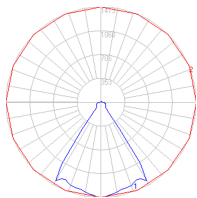

Dimensions

Packaging

1 Box

1 x 29-5/8" x 29-5/8" x 4-13/16" / 11.9 lbs - 75 cm x 75 cm x 12 cm / 5.4 kg

Light distribution

Direct

Luminaire weight

4.74 lbs / 2.15 kg

Warranty

5 year limited warranty

Red = Max Cd. Through Vertical plane
Blue = Max Cd. Through Horizontal plane