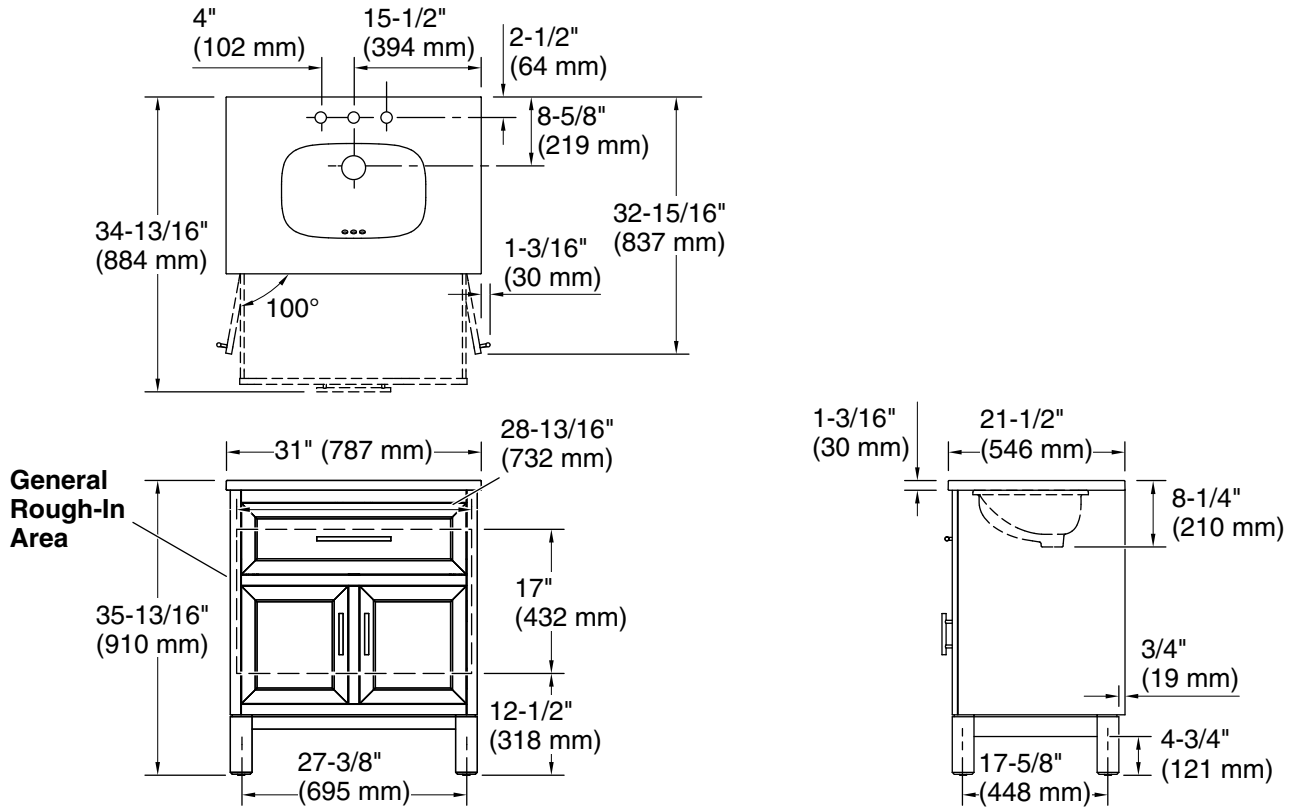

Features

- Set includes cabinet, precut quartz vanity top, sink, cabinet hardware
- Vanity top has 8" (203 mm) widespread faucet holes; requires deck-mount faucet (sold separately)
- Three-way adjustable slow-close door hinges for easy cabinet access
- Dovetail joint drawer construction
- Soft-close drawers and doors prevent slamming

Technical Information

All product dimensions are nominal.

Notes

Install this product according to the installation instructions.