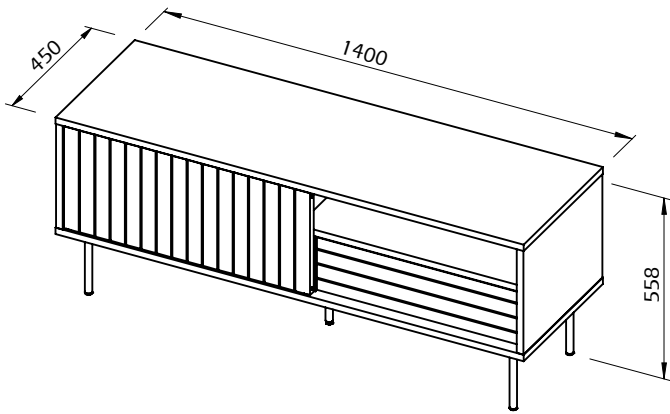

Technical Information

TRIVIA - MESA TV 140

TEMAHOME

40min

36kg