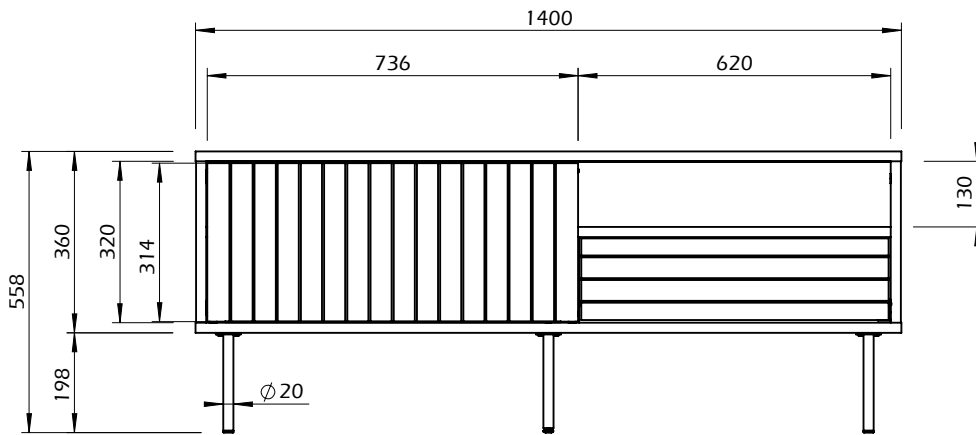

Technical Information

TRIVIA - MESA TV 140

TEMAHOME

40min

36kg