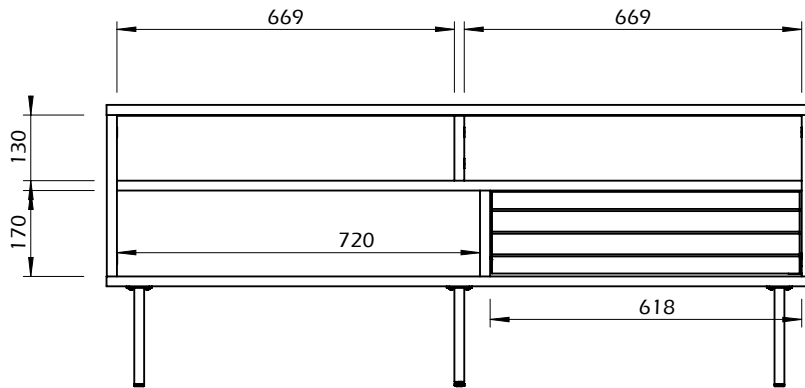

Technical Information

TRIVIA - MESA TV 140

TEMAHOME

40min

36kg