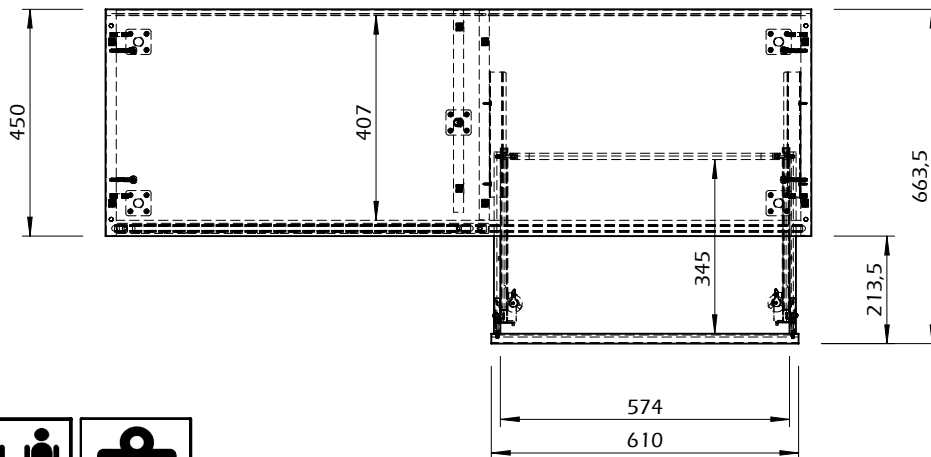

Technical Information

TRIVIA - MESA TV 140

TEMAHOME

40min

36kg