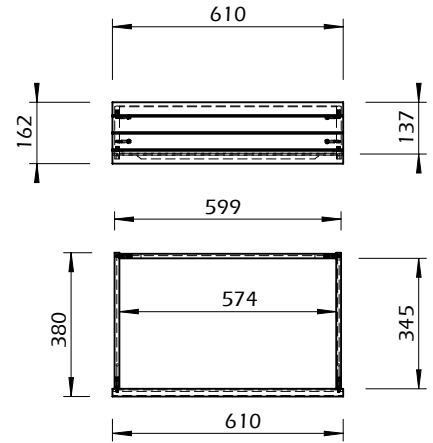

Technical Information

TRIVIA - MESA TV 140

TEMAHOME

40min

36kg