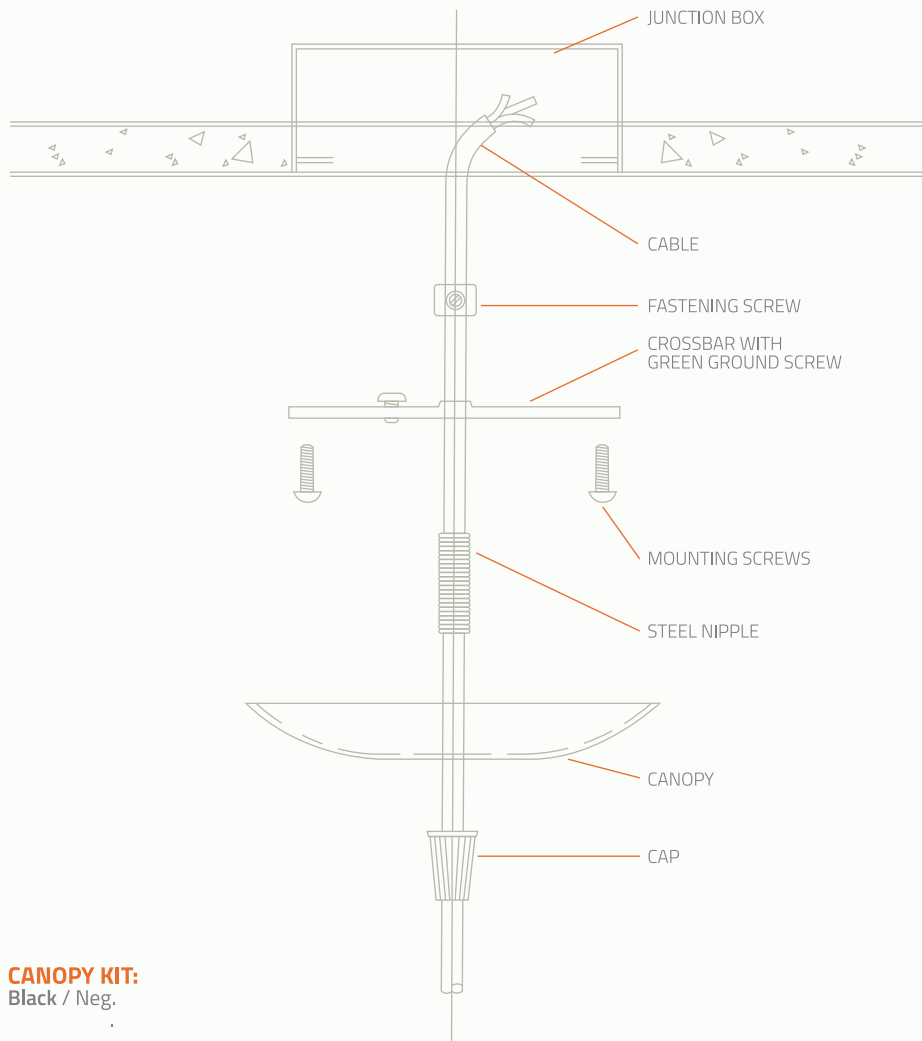

**ALQUIMIA SERIES**  
**PLACEMENT DIAGRAM FOR CABLE AND CANOPY TO CEILING**

**CANOPY KIT:**  
Black / Neg.

**NOTE:**  
5 pounds / 2.25 Kilos IS THE MAXIMUM SUGGESTED WEIGHT OF PENDANT LAMP WITH KIT

**ALQUIMIA SERIES**  
**INSTALLATION DIAGRAM OF SOCKET TO LAMP**