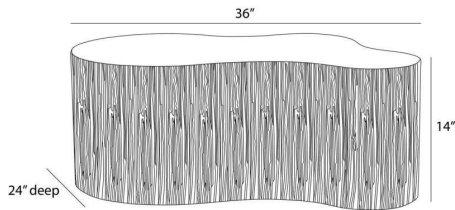

INDIO SMALL OUTDOOR COFFEE

FCS21

H: 14 IN, W: 36 IN, D: 24 IN,
Gray Stonewash Concrete
Composite

The free- form organic curves of the Indio have a striated texture to contrast the smooth top surface. Cast of gray stonewash composite. Stylish on its own, it can also be perfectly paired with its matching larger companion in matte black. Finish will vary.

APPEARANCE

Material	Concrete
Material Type	Composite
Finish	Gray Stonewash
Finish Will Vary	Yes
Top Coat/Sealant	Yes

DIMENSIONS

Foot Print	W: 36 IN, D: 19 IN
Table Top	W: 36 IN, D: 19 IN
Diagonal Dimension	41 IN

SHIPPING

Shipping Requirements	TruckShip
Product Weight	71 lbs
Gross Weight 1	85 lbs
Shipping Box 1	H: 21.85 IN, L: 44.1 IN, W: 31.9 IN

ADDITIONAL INFO

Swatch Number	GSWCCSW
---------------	---------

CONTRACT