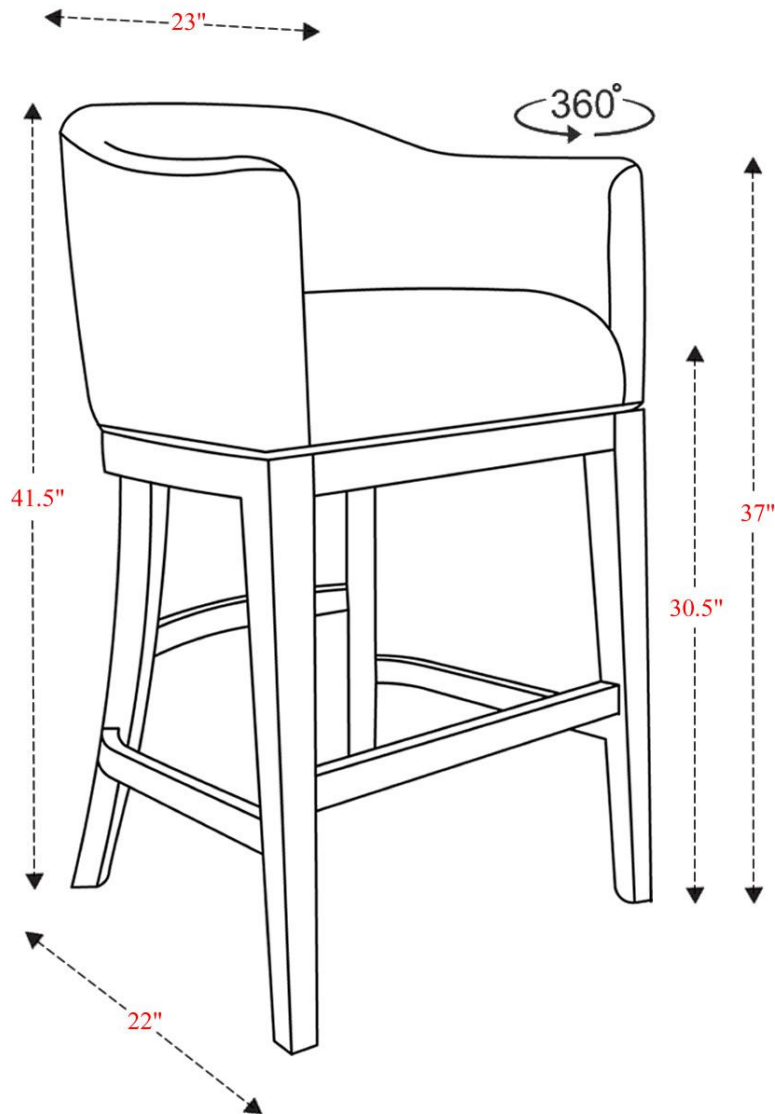

Upholstered Swivel Barstool

Carton Dimensions: 25"W x 22"D x 43.5"H

| | |
|--------------------------|-------------------|
| Overall Dimensions | 23" x 22" x 41.5" |
| Overall Width | 23" |
| Overall Depth | 22" |
| Overall Height | 41.5" |
| Overall Weight | 27.8 lbs |
| Back Width | 23" |
| Back Depth | -- |
| Back Height | 12" |
| Swivel Rotation | 360° |
| Arm Width | 3" |
| Arm Depth | 12" |
| Arm Height | 37" |
| Seat Width | 18" |
| Seat Depth | 17" |
| Seat Height | 30.5" |
| Floor to Top of Footrest | 11" |
| Footrest Thickness | 1.25" |