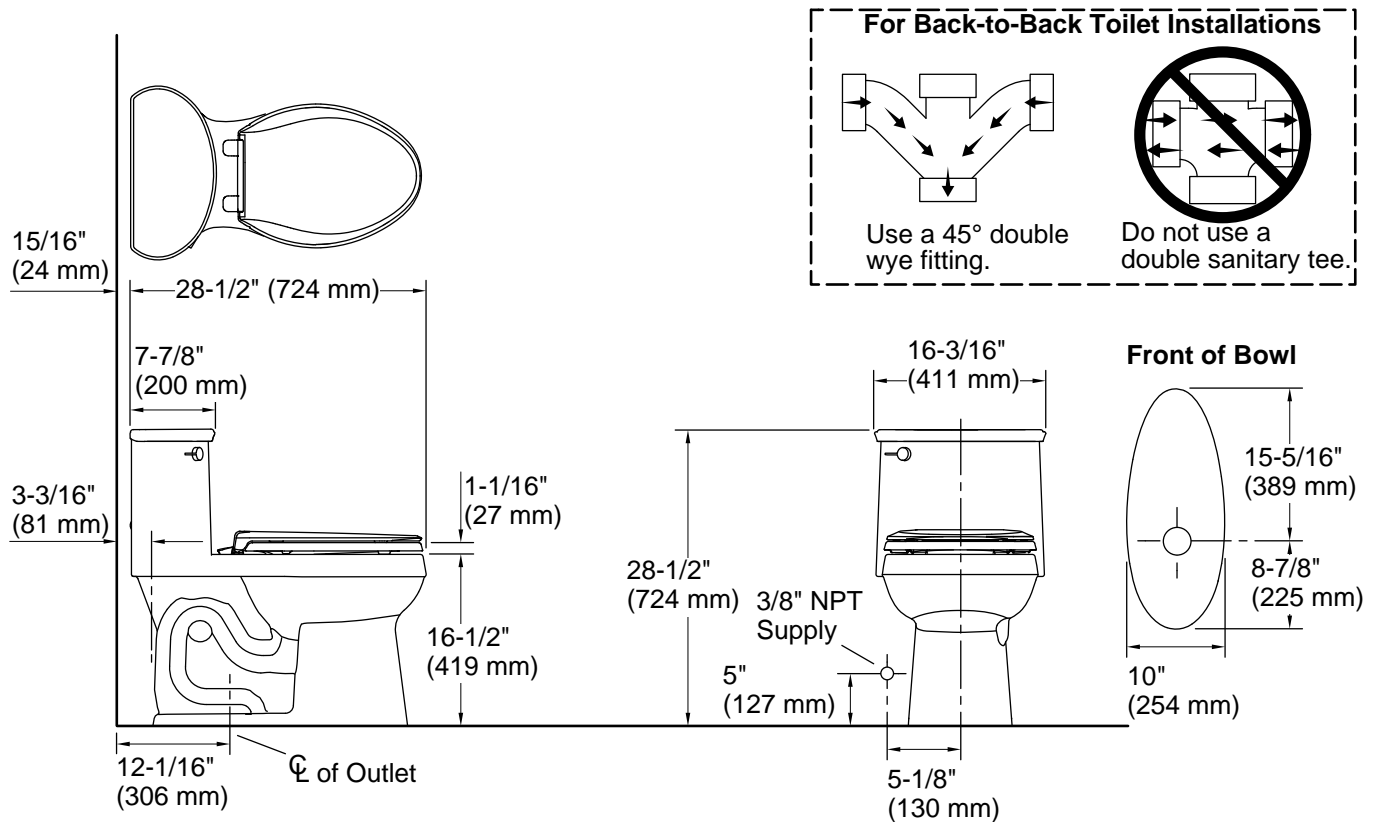

Technical Information

All product dimensions are nominal.

Toilet type:	Floor-mount
Waste Outlet:	Floor
Bowl shape:	Elongated
Flush type:	AquaPiston
Trap passageway:	2-1/8" (54 mm)
Water surface size:	11" x 7-3/4" (279 mm x 197 mm)
Rim to water surface:	6-1/16" (154 mm)
Rough-in:	12" (305 mm)
Seat-mounting holes:	5-1/2" (140 mm)

Notes

Install this product according to the installation instructions.

ADA, OBC, CSA B651 compliant when installed to the specific requirements of these regulations.

Plumbing codes may require elongated toilets and elongated, open-front seats in public bathrooms.

Accessibility standards may require controls to be located on the open side of the toilet.